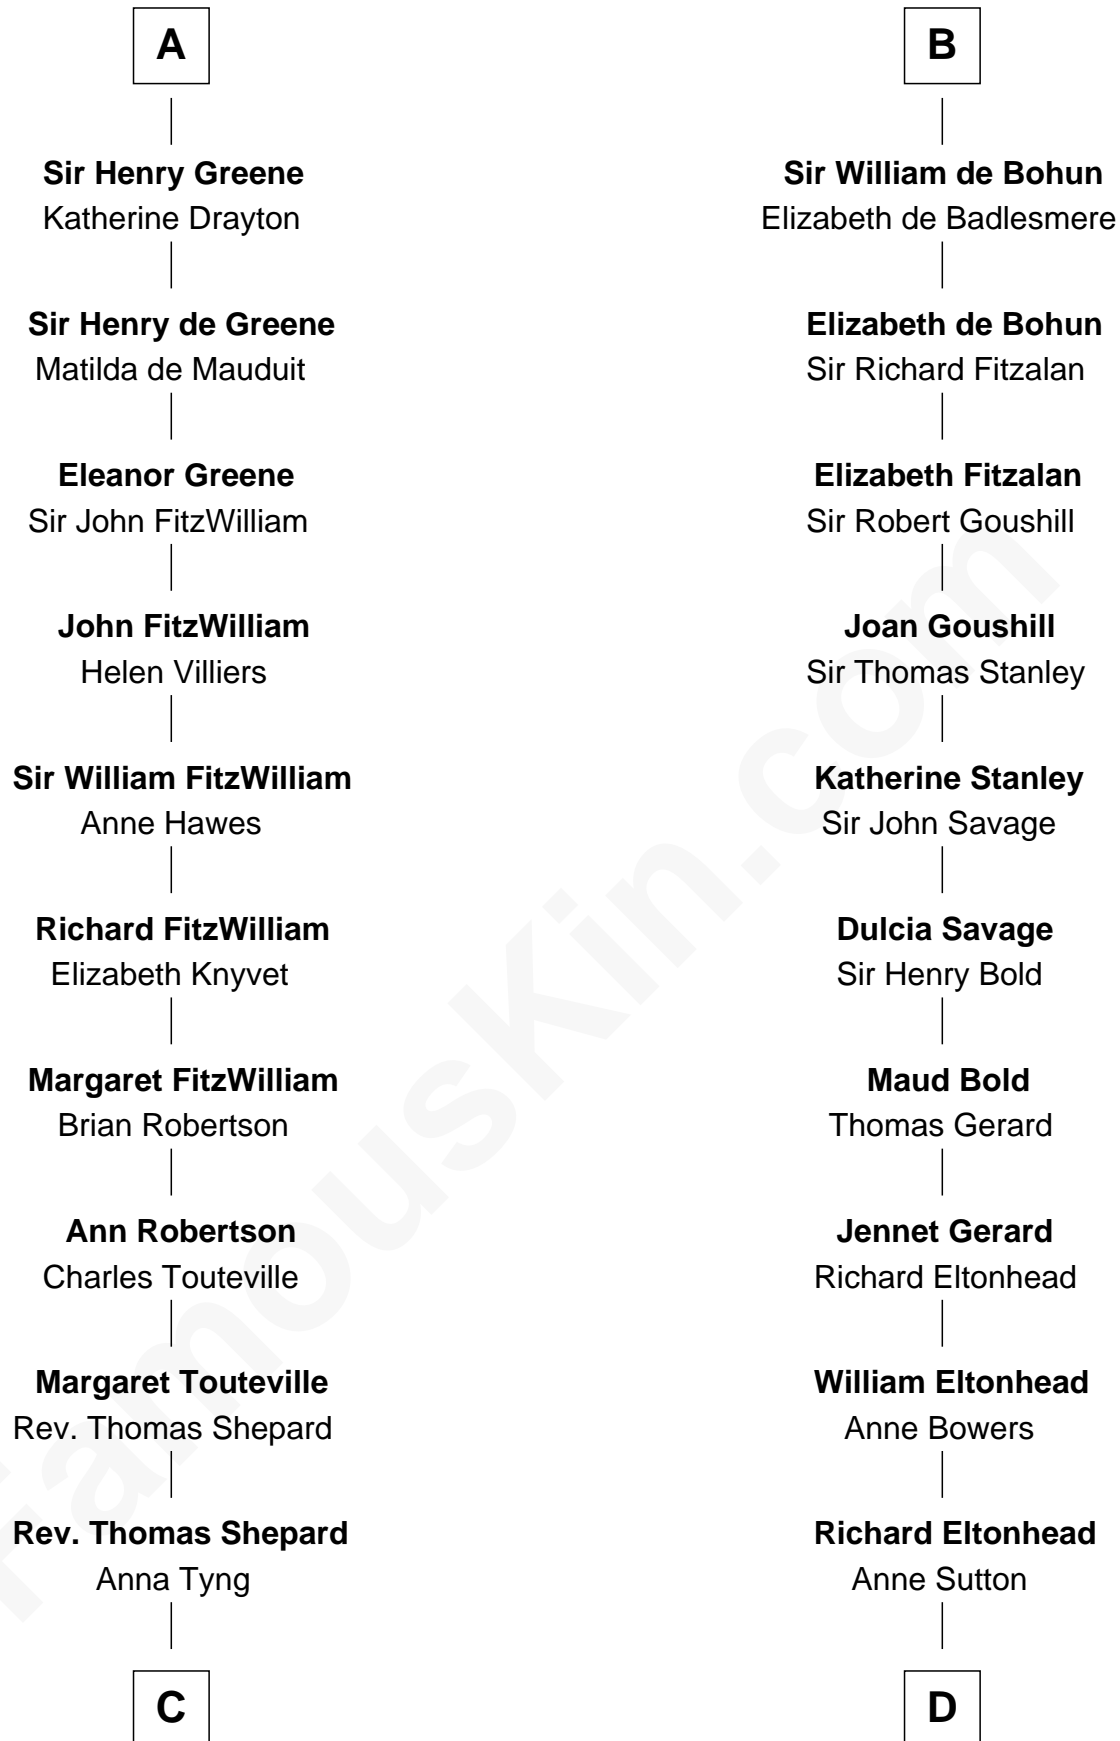

## Relationship Chart of

### Abigail (Smith) Adams

First Lady of President John Adams

20th cousin of

### Francis Lightfoot Lee

Signer of the Declaration of Independence

Enna MacMurrough

**C**

**Anna Shepard**

Daniel Quincy

**Col John Quincy**

Elizabeth Norton