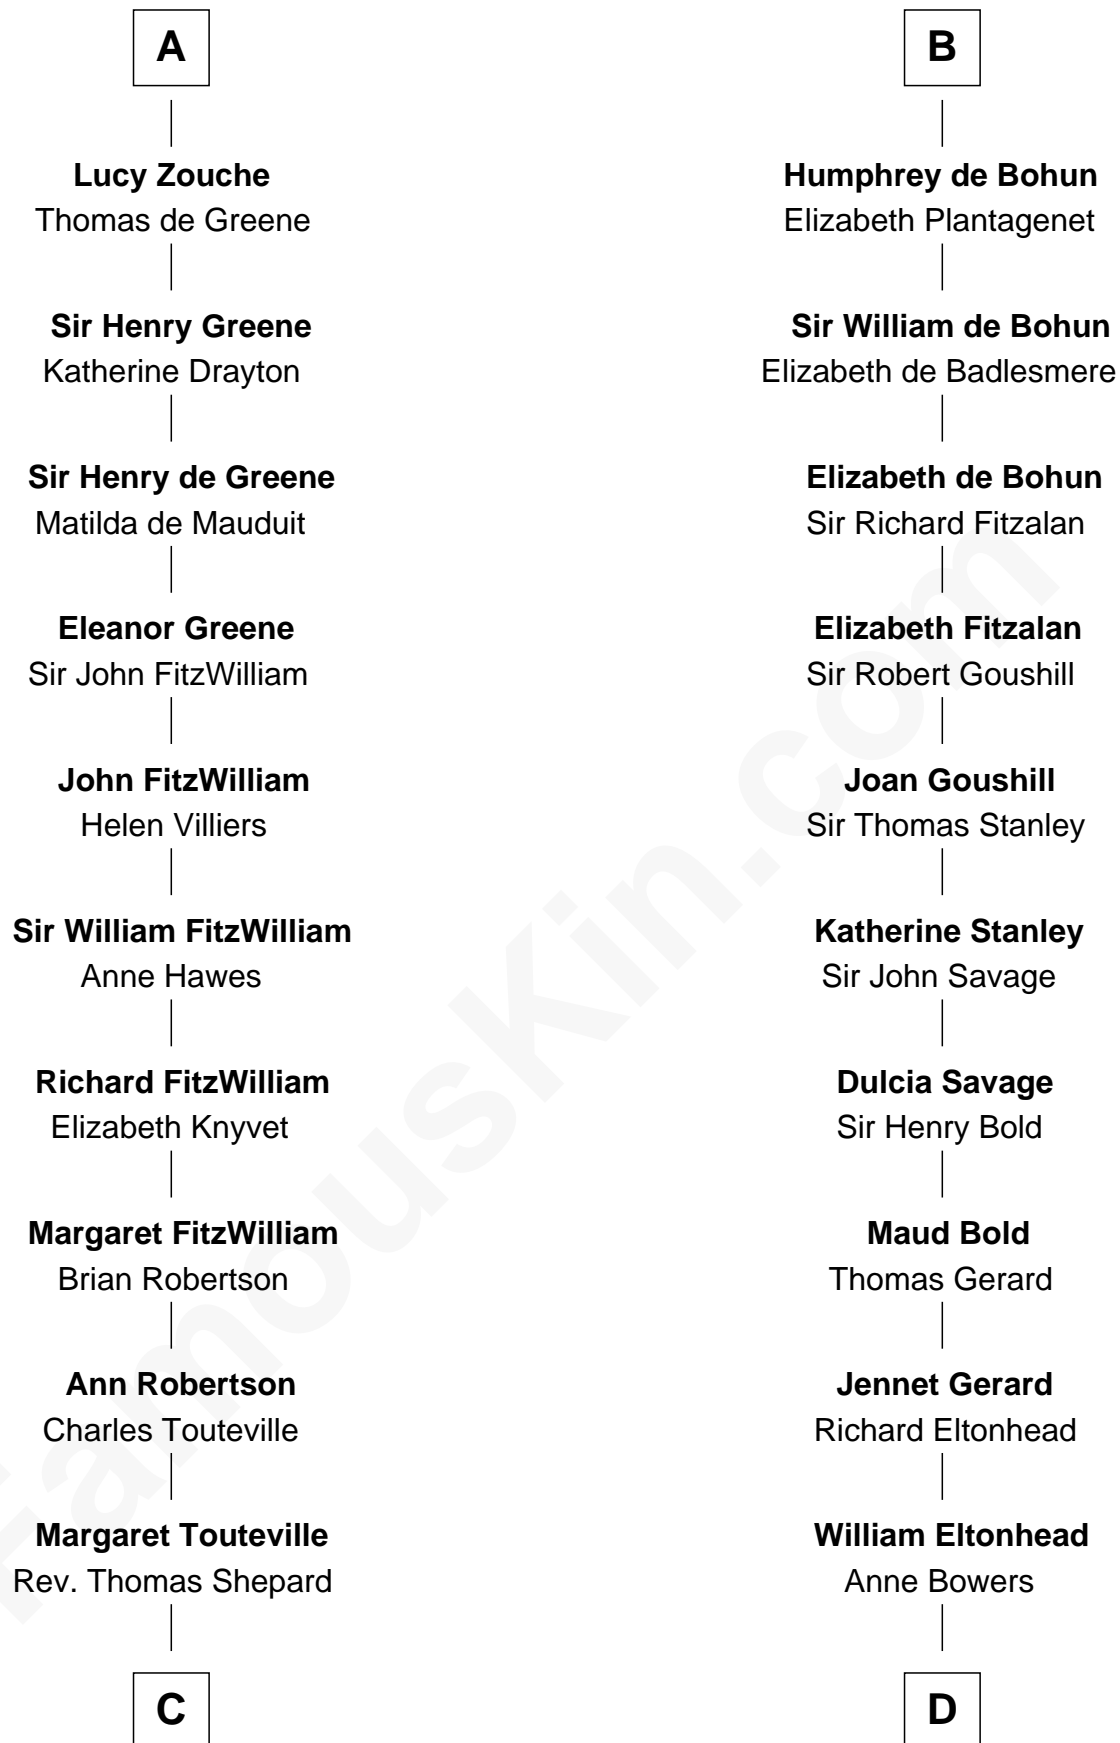

FamousKin.com

Relationship Chart of

Abigail (Smith) Adams

First Lady of President John Adams

21st cousin of

Francis Lightfoot Lee

Signer of the Declaration of Independence

C