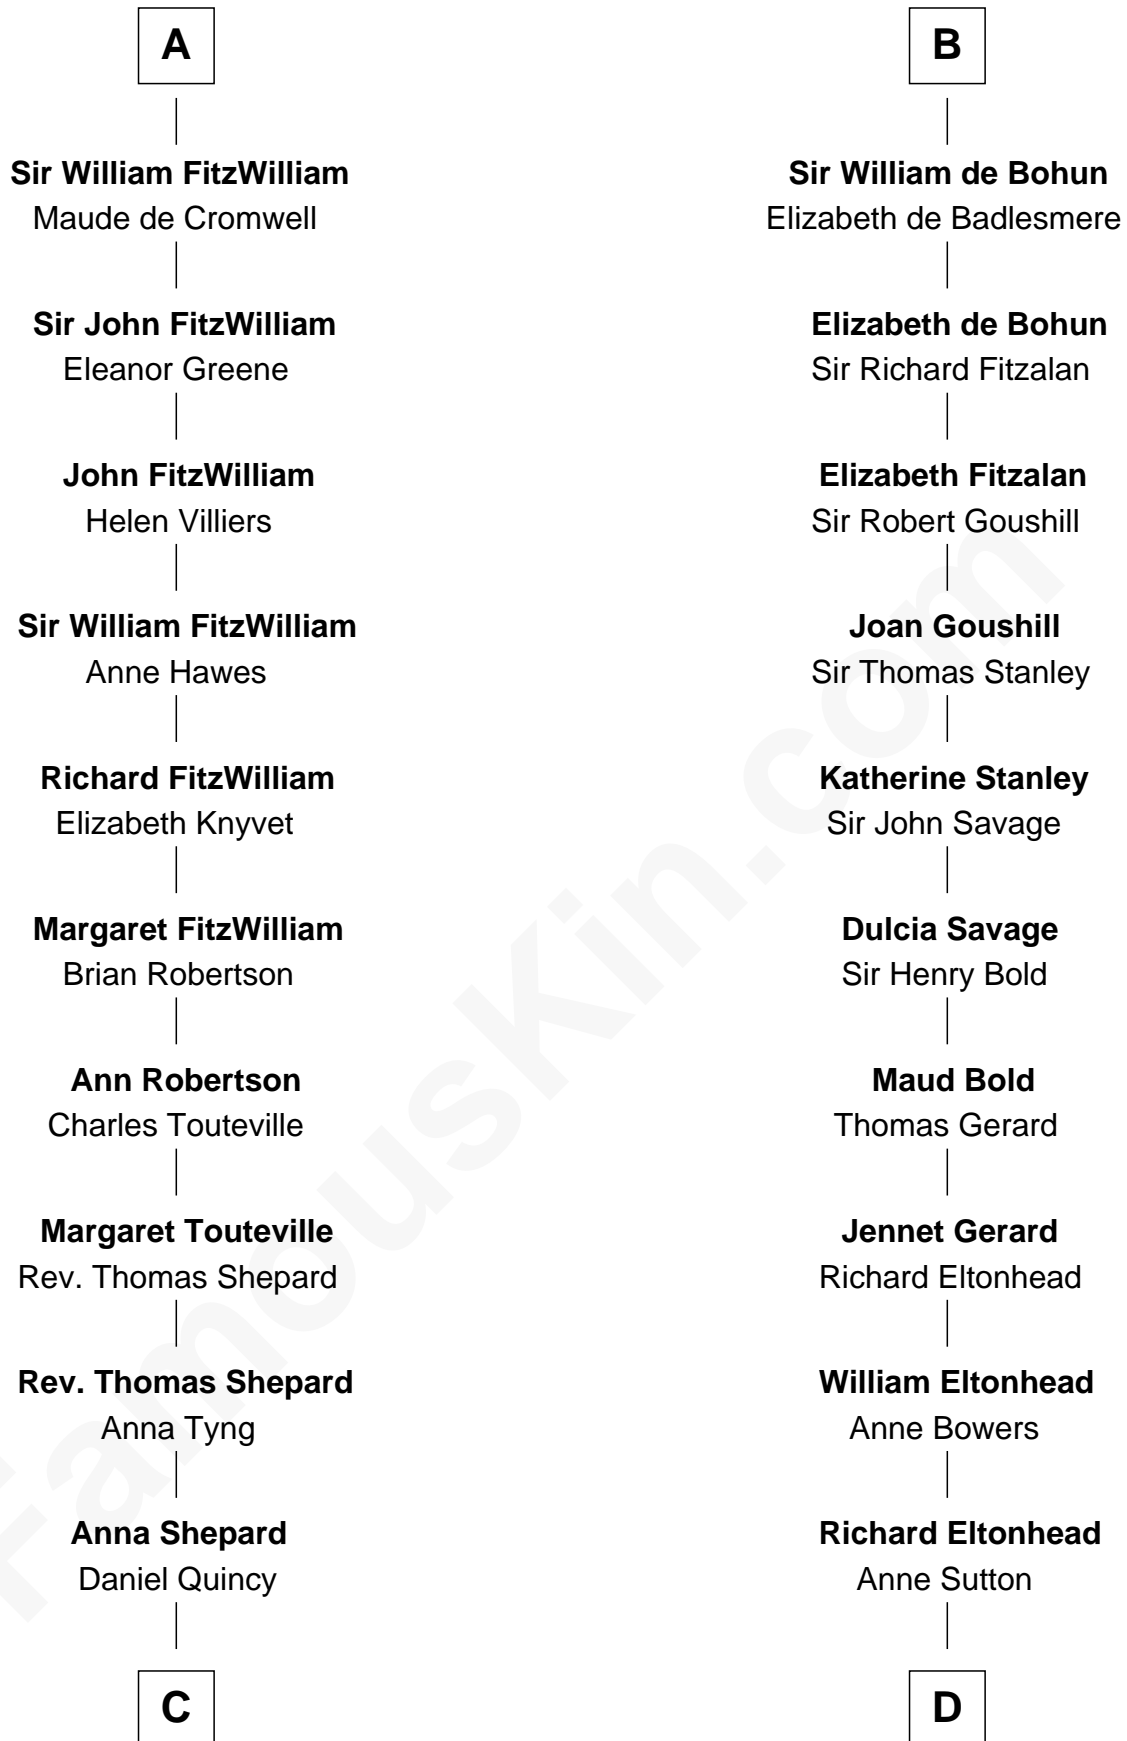

FamousKin.com

Relationship Chart of

Abigail (Smith) Adams

First Lady of President John Adams

19th cousin 1 time removed of

Francis Lightfoot Lee

Signer of the Declaration of Independence

C

Col John Quincy
Elizabeth Norton

Elizabeth Quincy
Rev. William Smith

Abigail (Smith) Adams
First Lady of John Adams

D

Alice Eltonhead
Henry Corbin

Laetitia Corbin
Richard Lee

Gov. Thomas Lee
Hannah Ludwell

Francis Lightfoot Lee
Signer of Declaration of Independence