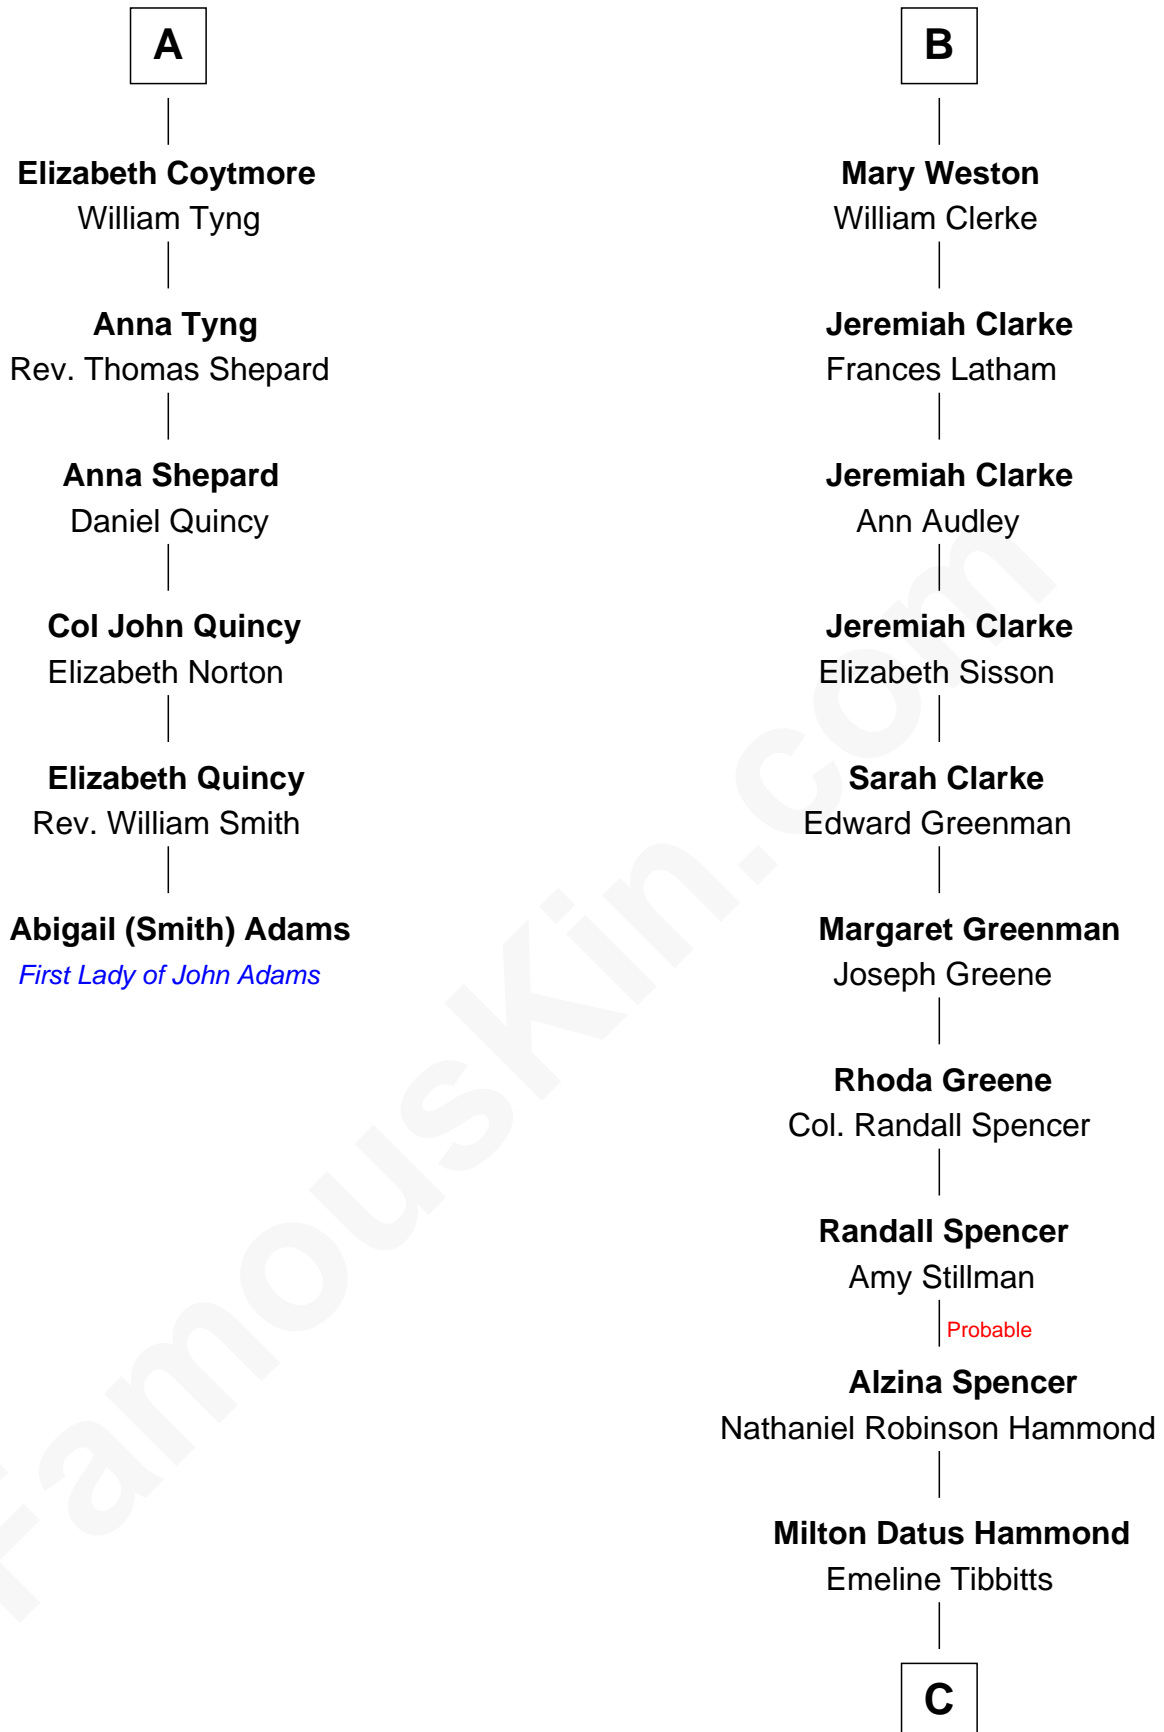

FamousKin.com

Relationship Chart of

Abigail (Smith) Adams

First Lady of President John Adams

12th cousin 9 times removed of

Amy Adams

Movie Actress

Sir William Stradling

Isabel St. Barbe

C

Levi Parley Hammond

Annie Elizabeth Baer

Grant Levi Hammond

Rita Otterbeck

Colleen Hammond

Joseph Hugh Hicken