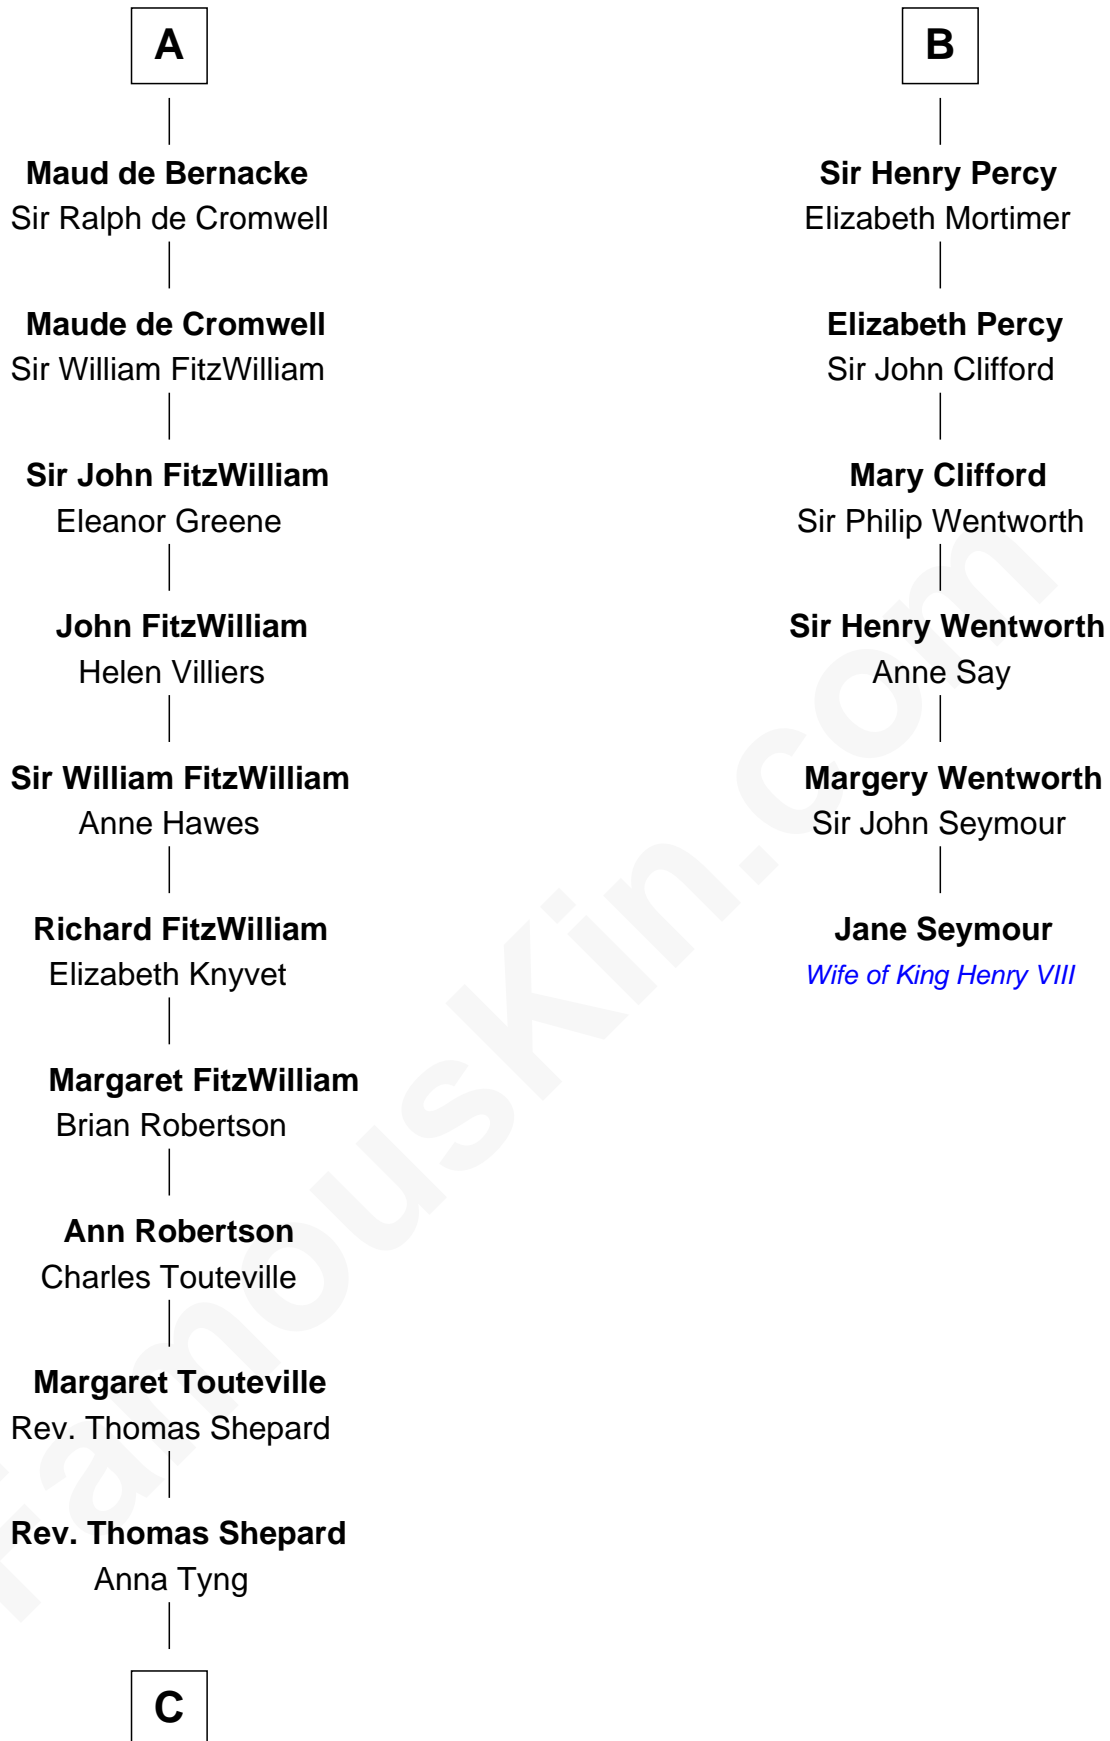

## Relationship Chart of

### Abigail (Smith) Adams

First Lady of President John Adams

12th cousin 8 times removed of

**Jane Seymour**

3rd Wife of King Henry VIII

**C**

—  
**Anna Shepard**

Daniel Quincy