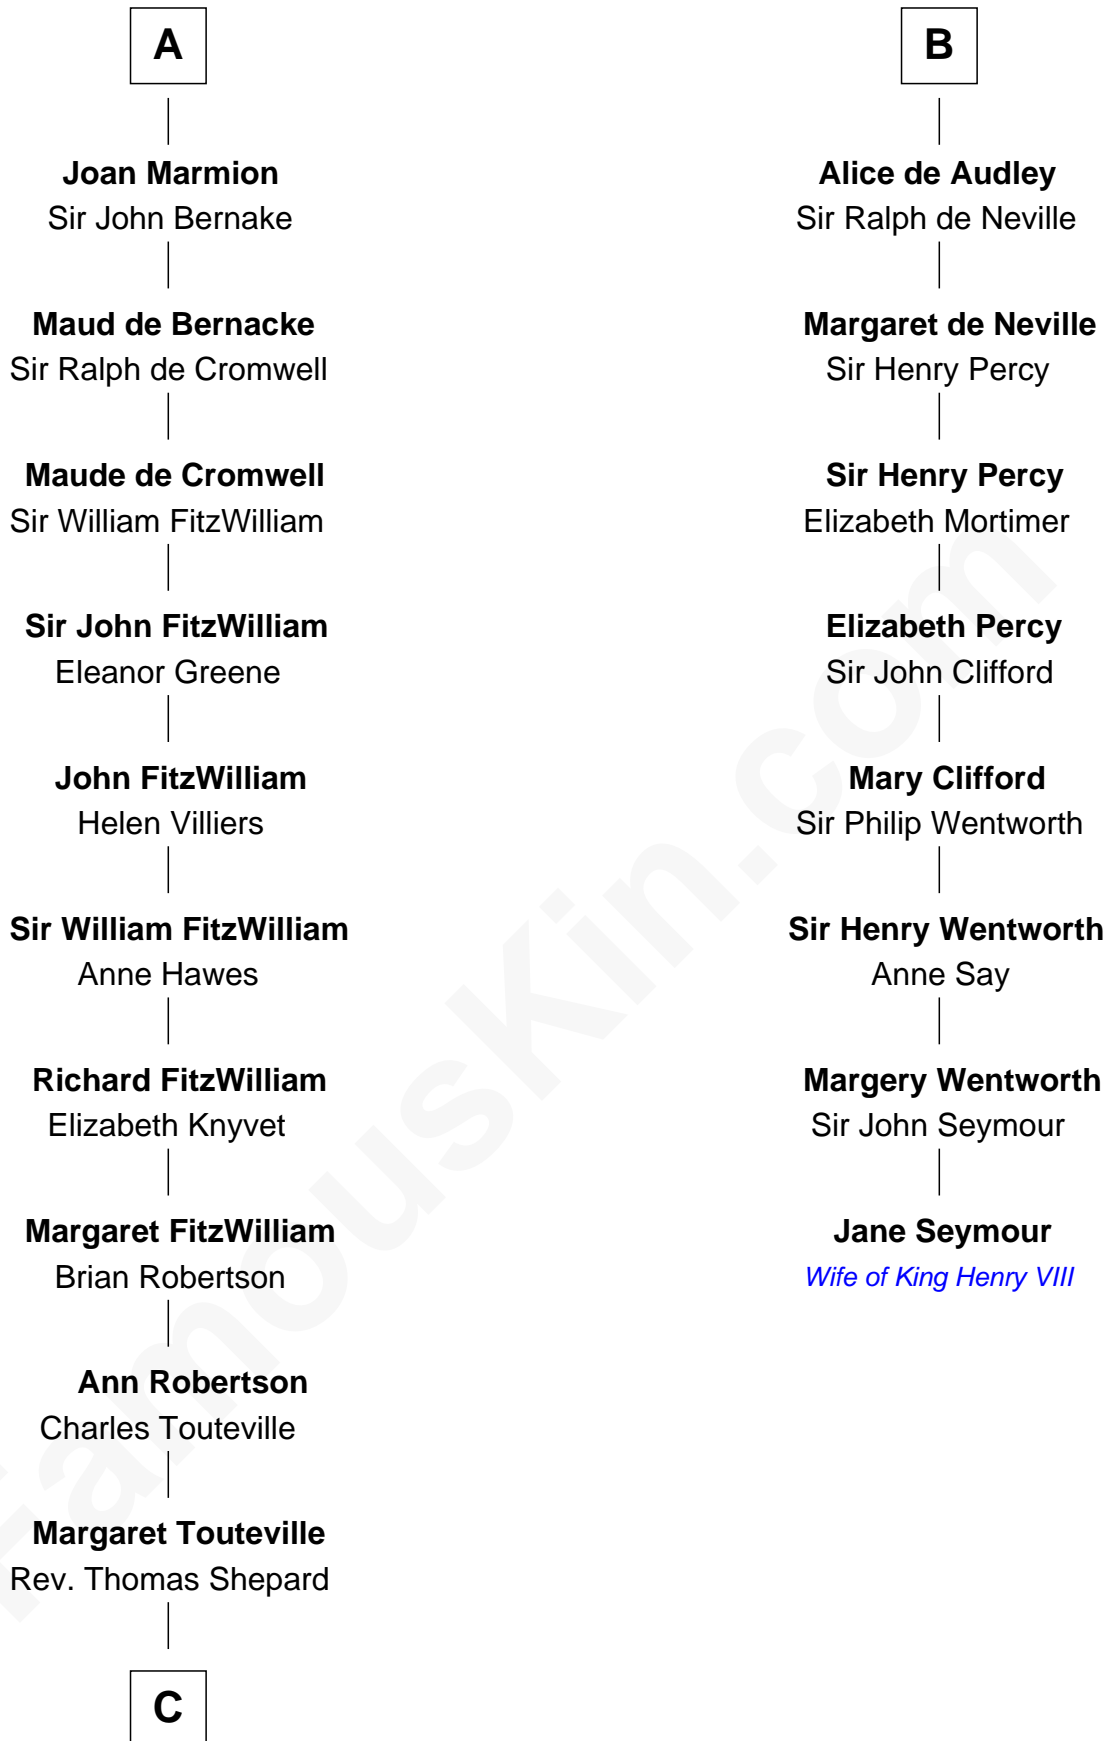

## Relationship Chart of

### Abigail (Smith) Adams

First Lady of President John Adams

14th cousin 7 times removed of

**Jane Seymour**

3rd Wife of King Henry VIII

**Godfrey, Count of Namur**

Sybil of Chateau-Porcien

**C**