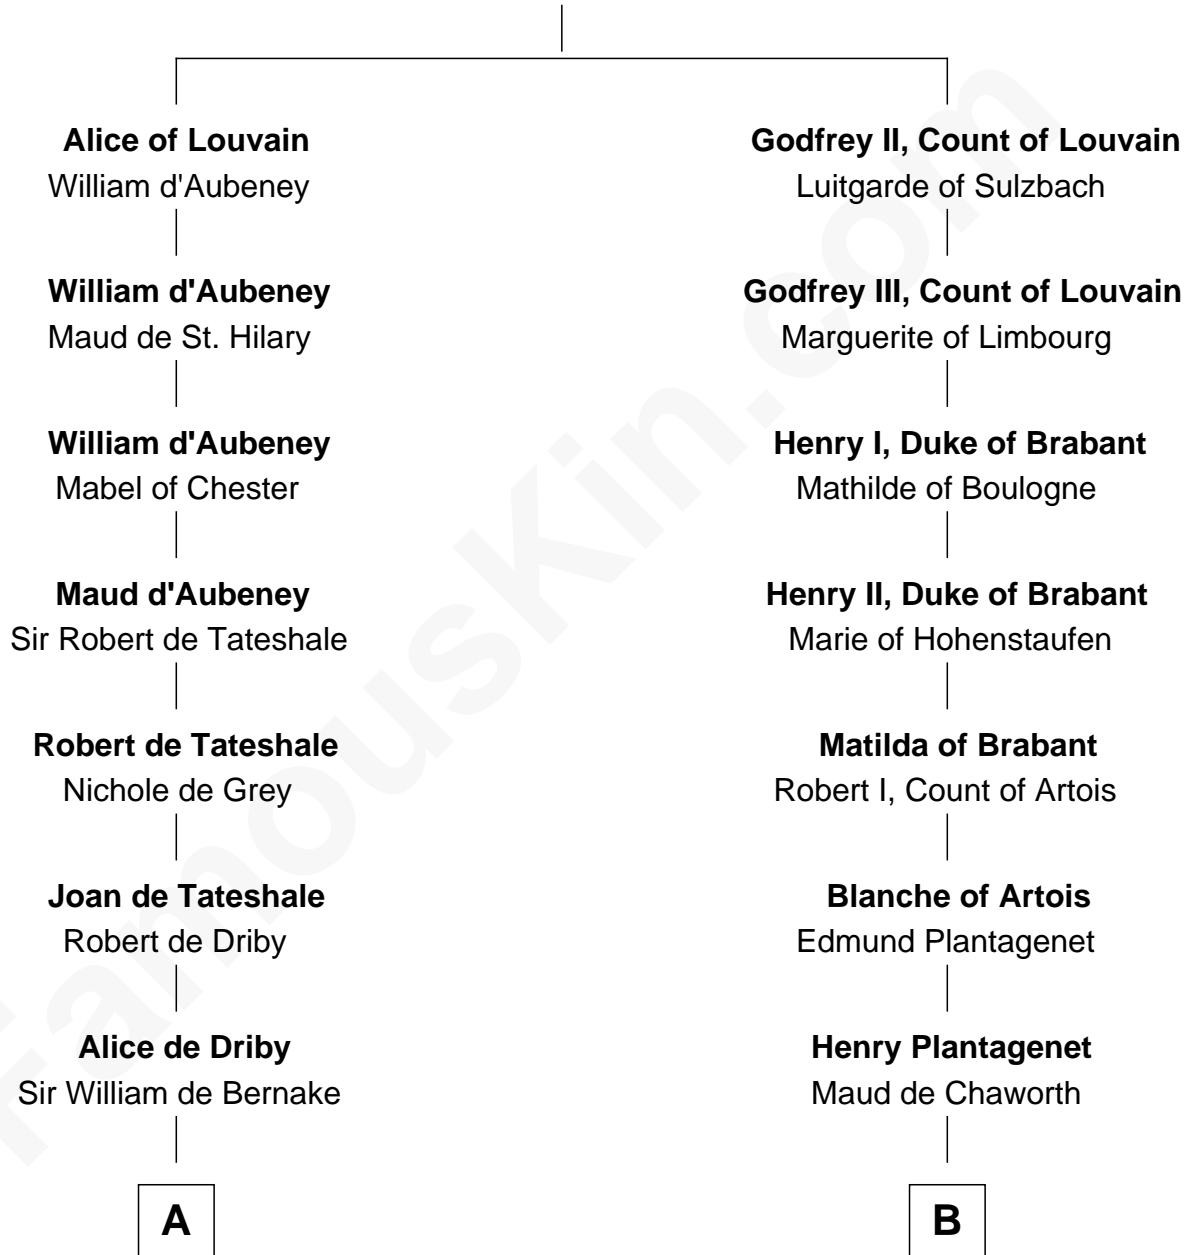

FamousKin.com

Relationship Chart of

Abigail (Smith) Adams

First Lady of President John Adams

14th cousin 7 times removed of

Jane Seymour

3rd Wife of King Henry VIII

Gottfried I, Count of Louvain

Ide de Chiny

C

Rev. Thomas Shepard

Anna Tyng

Anna Shepard

Daniel Quincy

Col John Quincy

Elizabeth Norton