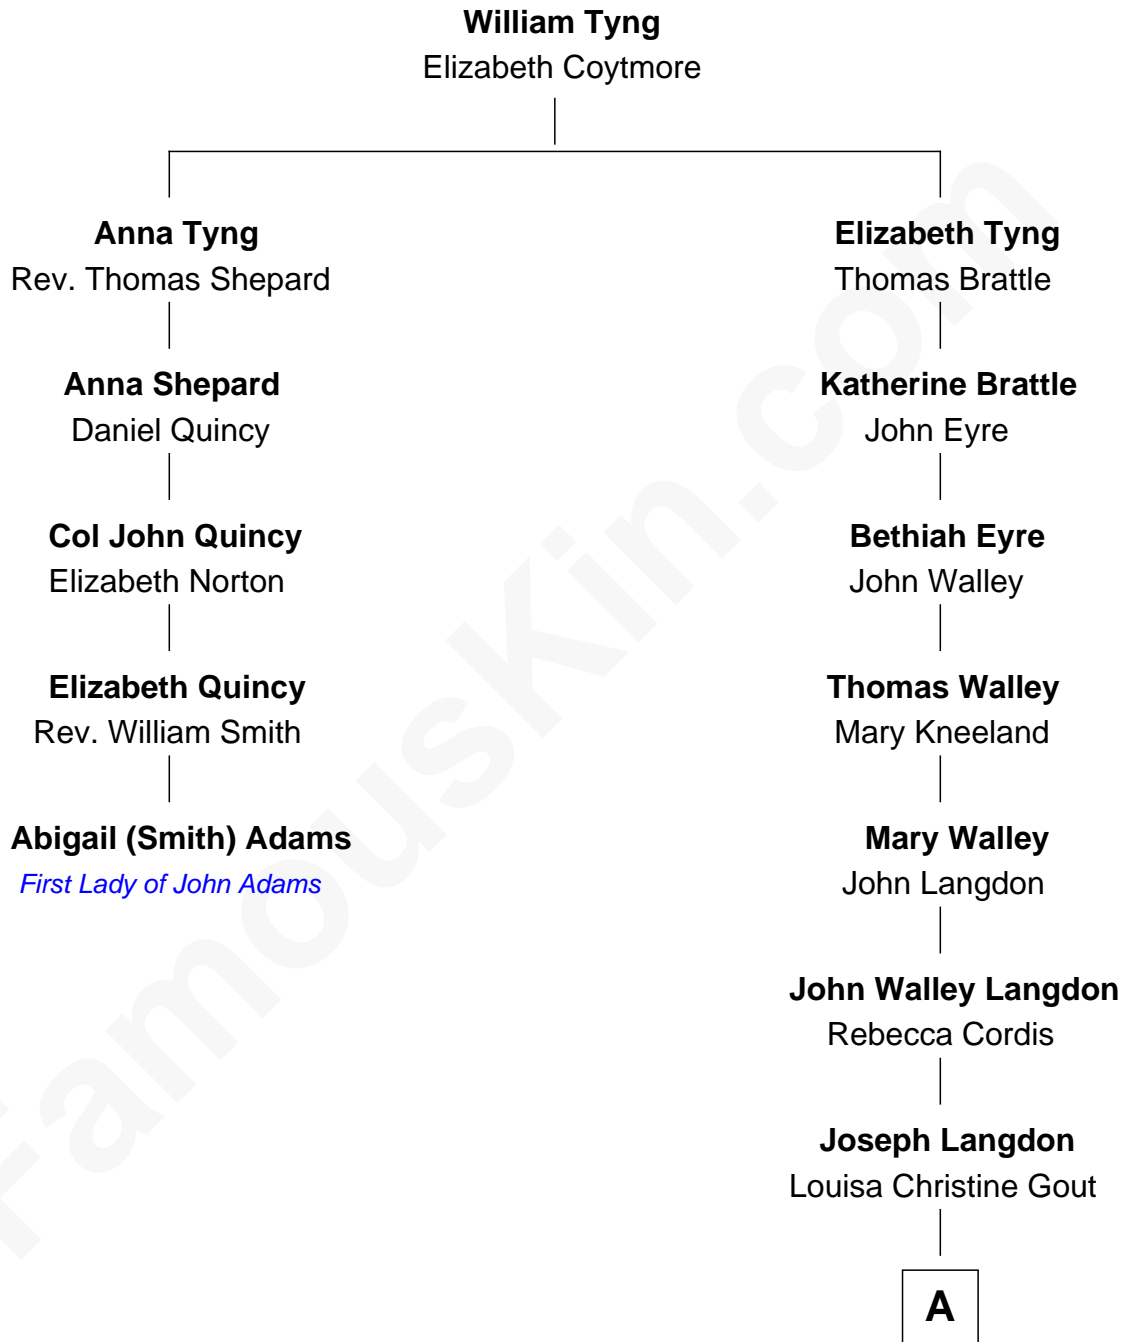

FamousKin.com

Relationship Chart of

Abigail (Smith) Adams

First Lady of President John Adams

4th cousin 7 times removed of

Benedict Cumberbatch

Movie, Television and Stage Actor