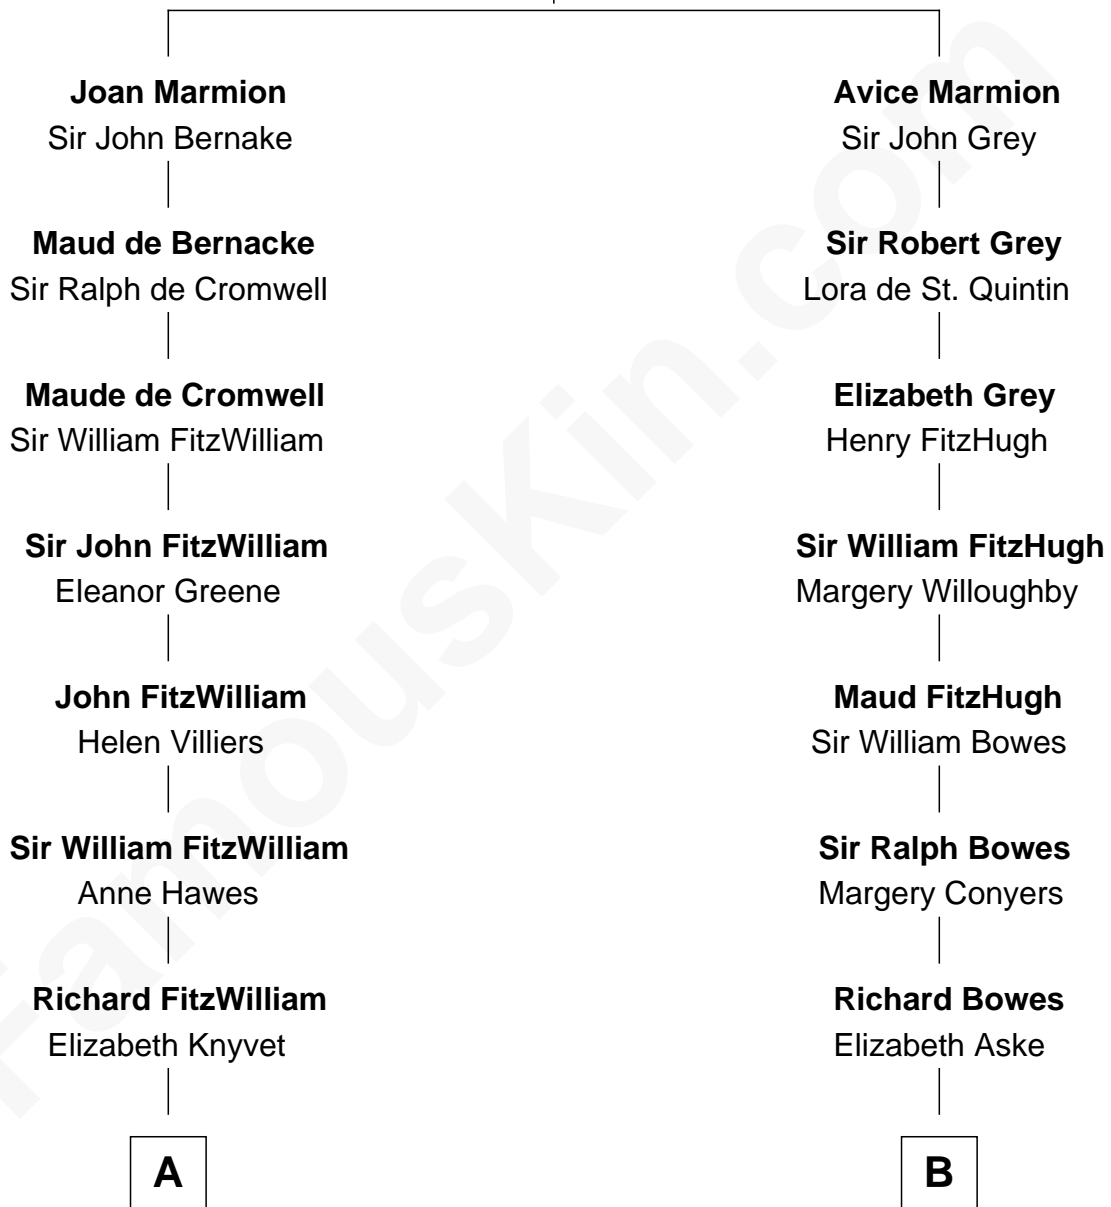

Sir John Marmion

Maud de Furnival