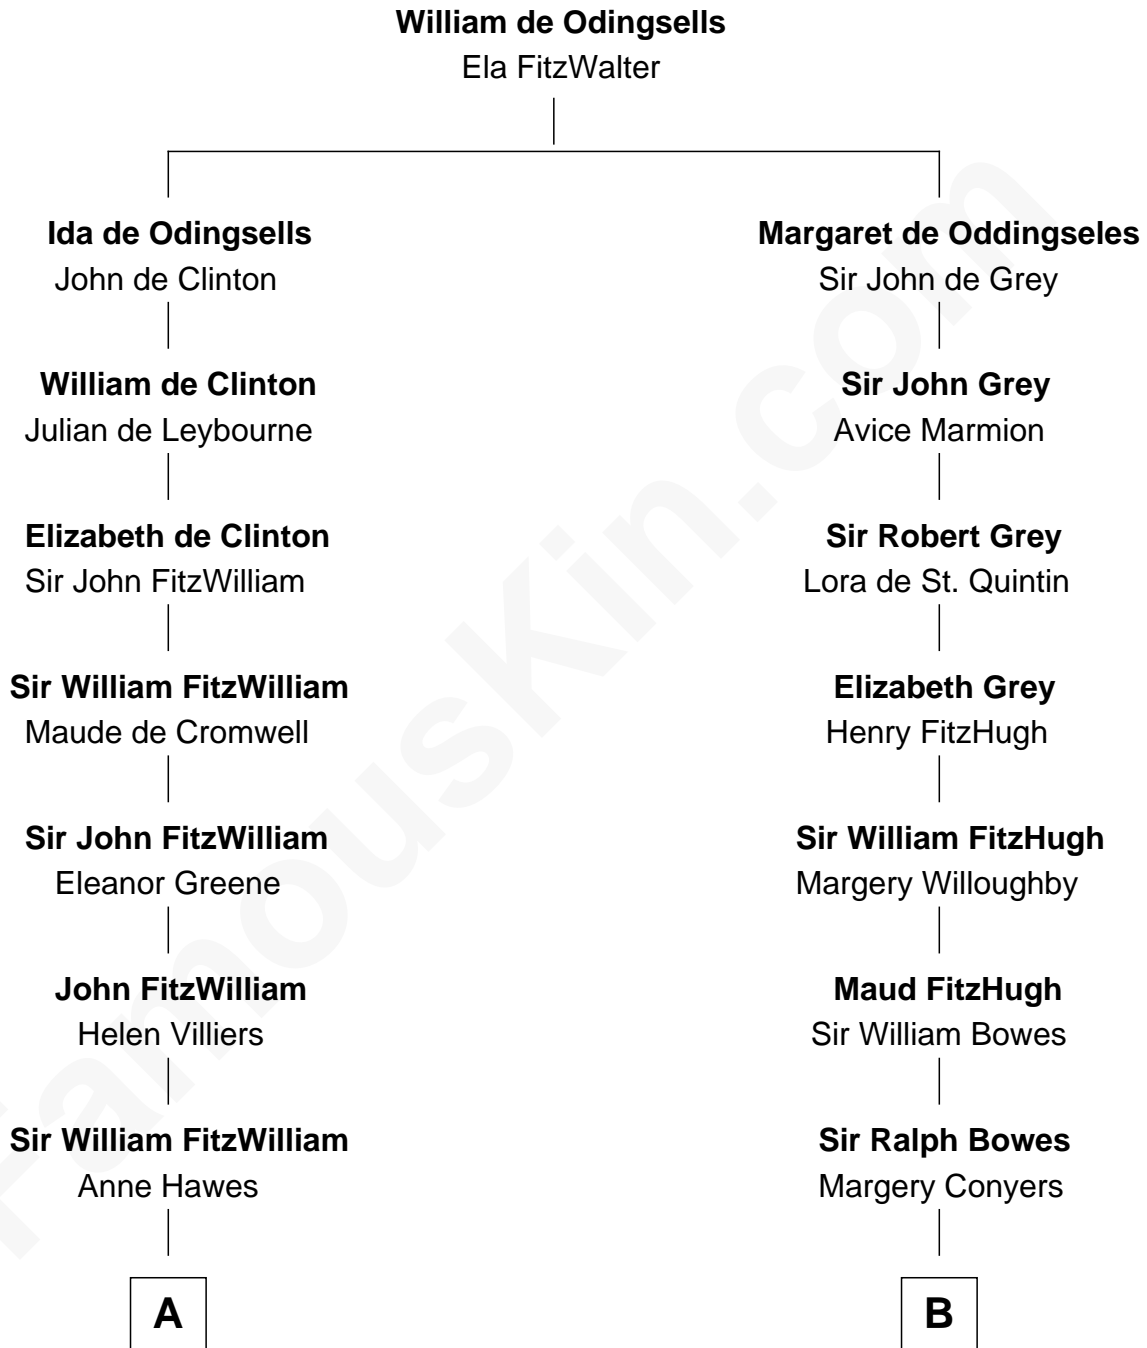

FamousKin.com

Relationship Chart of

Abigail (Smith) Adams

First Lady of President John Adams

15th cousin 5 times removed of

Benedict Cumberbatch

Movie, Television and Stage Actor

C

Henry Alfred Cumberbatch

Hélène Gertrude Rees

Henry Carlton Cumberbatch

Pauline Ellen Laing Congdon

Timothy Carlton Congdon Cumberbatch

Wanda Ventham

Benedict Cumberbatch

Movie, Television and Stage Actor