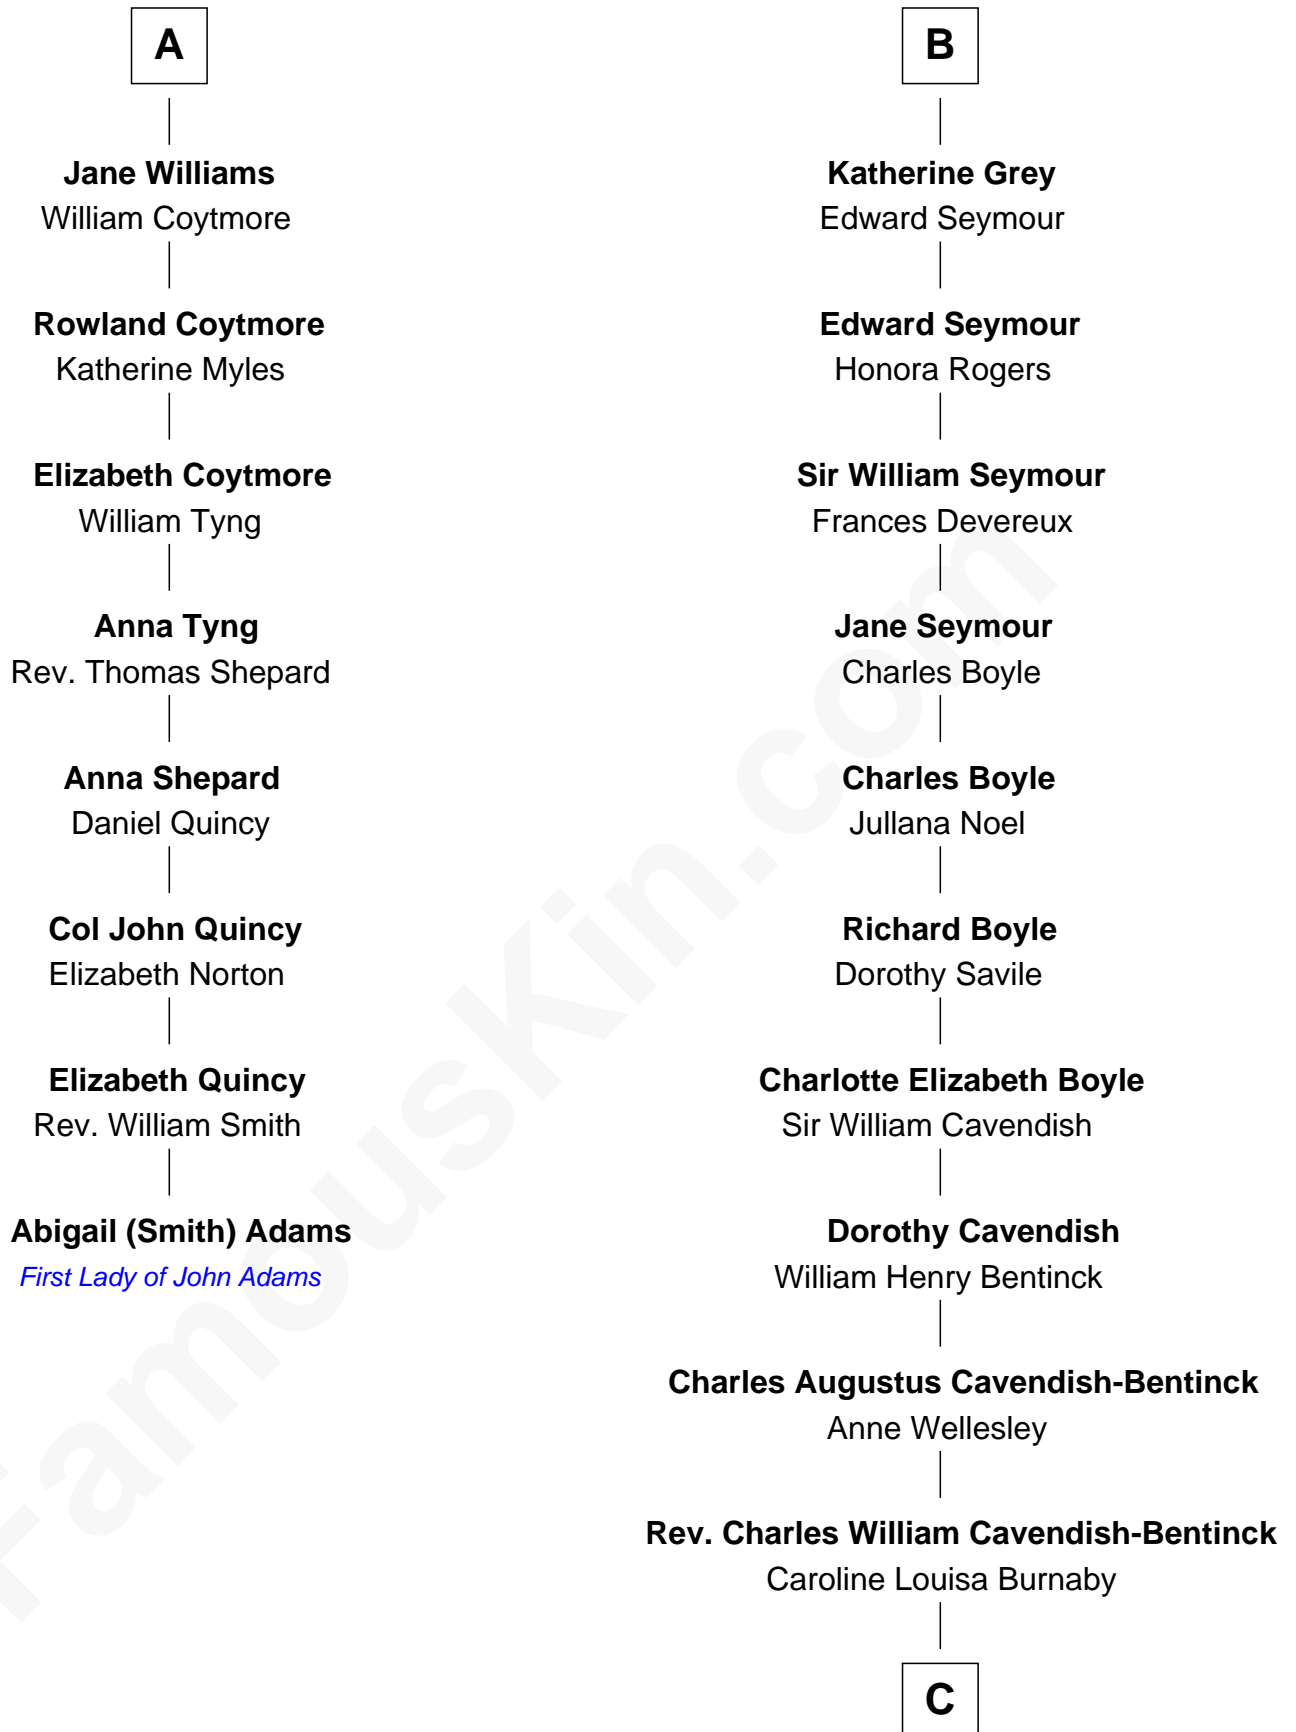

FamousKin.com
Relationship Chart of
Abigail (Smith) Adams
First Lady of President John Adams

14th cousin 5 times removed of
Queen Elizabeth II
Queen of the United Kingdom

Goronwy ap Ednyfed

C

Cecilia Nina Cavendish-Bentinck

Claude George Bowes-Lyon

Elizabeth Bowes-Lyon

George VI, King of the United Kingdom

Queen Elizabeth II

Queen of the United Kingdom

FamousKin.com