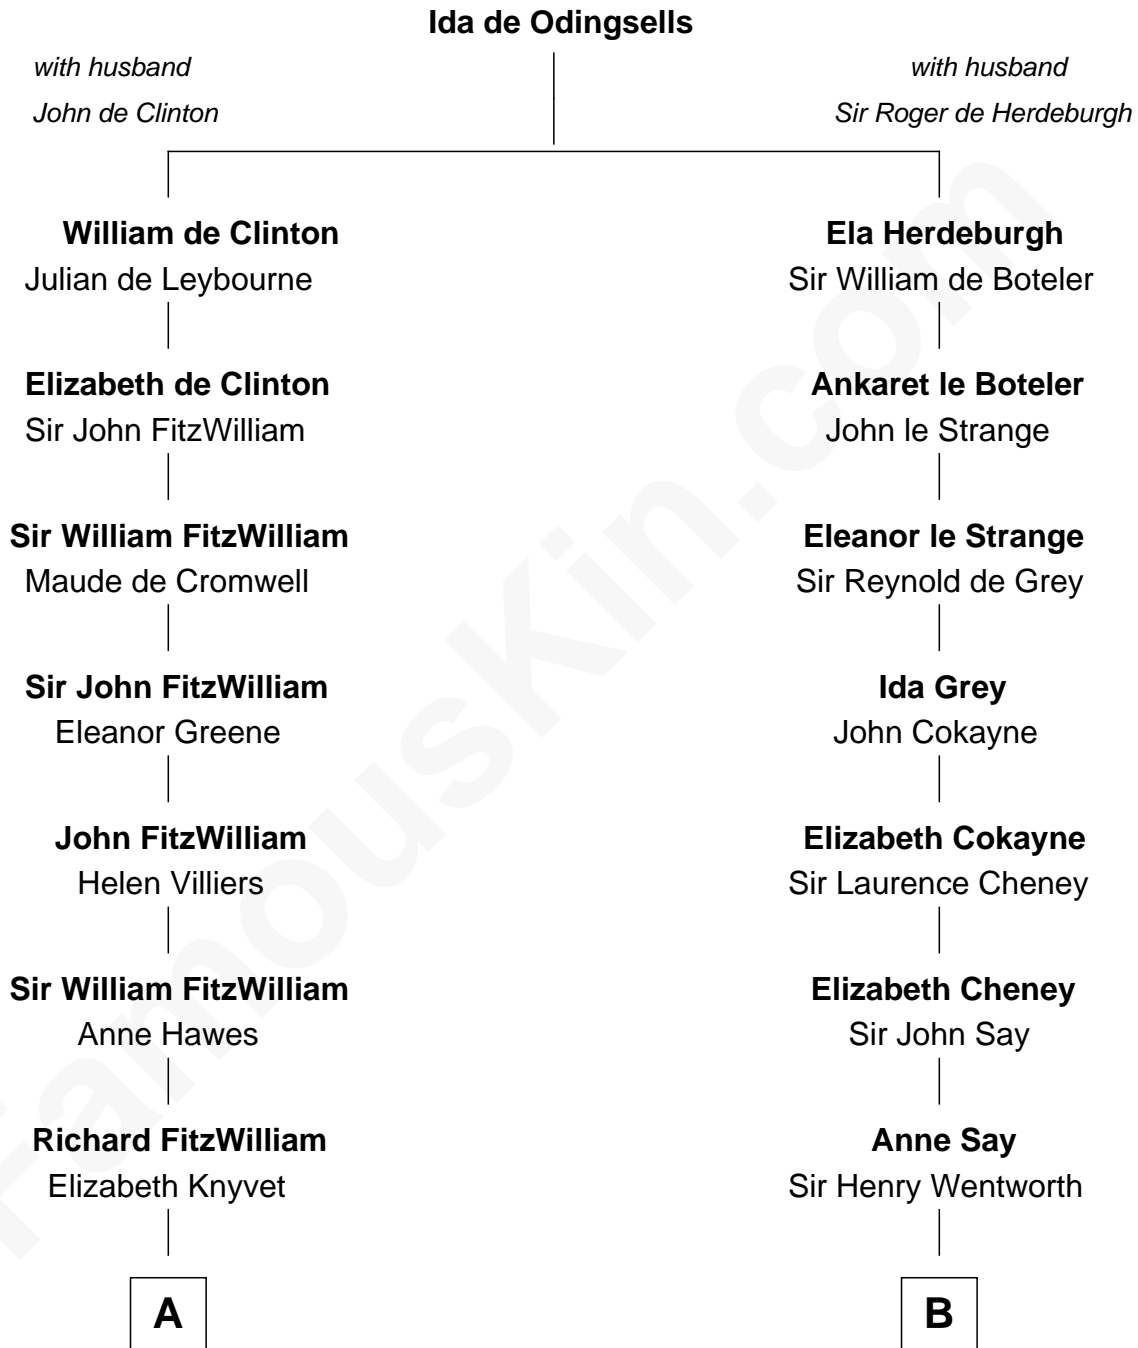

FamousKin.com
Relationship Chart of
Abigail (Smith) Adams
First Lady of President John Adams

14th cousin 7 times removed of
Queen Elizabeth II
Queen of the United Kingdom

C

Charles Augustus Cavendish-Bentinck

Anne Wellesley

Rev. Charles William Cavendish-Bentinck

Caroline Louisa Burnaby

Cecilia Nina Cavendish-Bentinck

Claude George Bowes-Lyon

Elizabeth Bowes-Lyon

George VI, King of the United Kingdom

Queen Elizabeth II

Queen of the United Kingdom