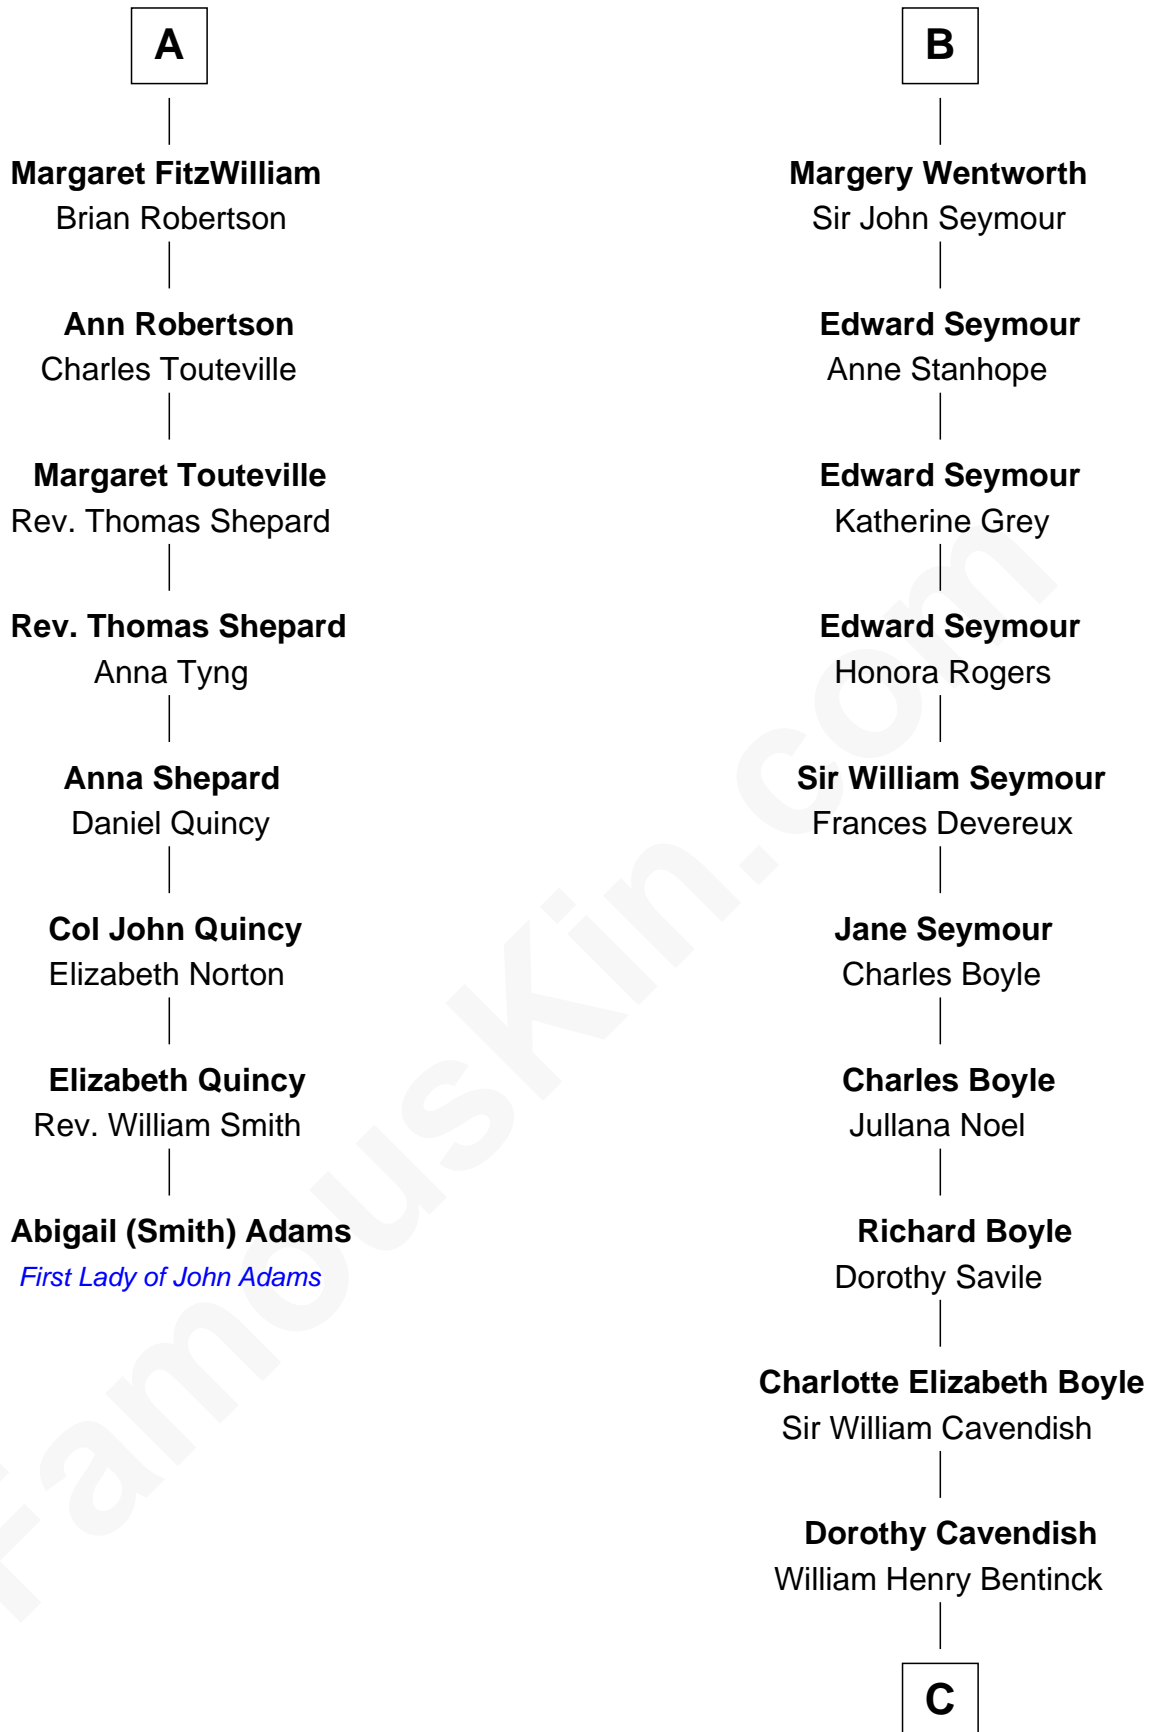

FamousKin.com
Relationship Chart of
Abigail (Smith) Adams
First Lady of President John Adams

14th cousin 7 times removed of
Queen Elizabeth II
Queen of the United Kingdom

C

Charles Augustus Cavendish-Bentinck

Anne Wellesley

Rev. Charles William Cavendish-Bentinck

Caroline Louisa Burnaby

Cecilia Nina Cavendish-Bentinck

Claude George Bowes-Lyon

Elizabeth Bowes-Lyon

George VI, King of the United Kingdom

Queen Elizabeth II

Queen of the United Kingdom