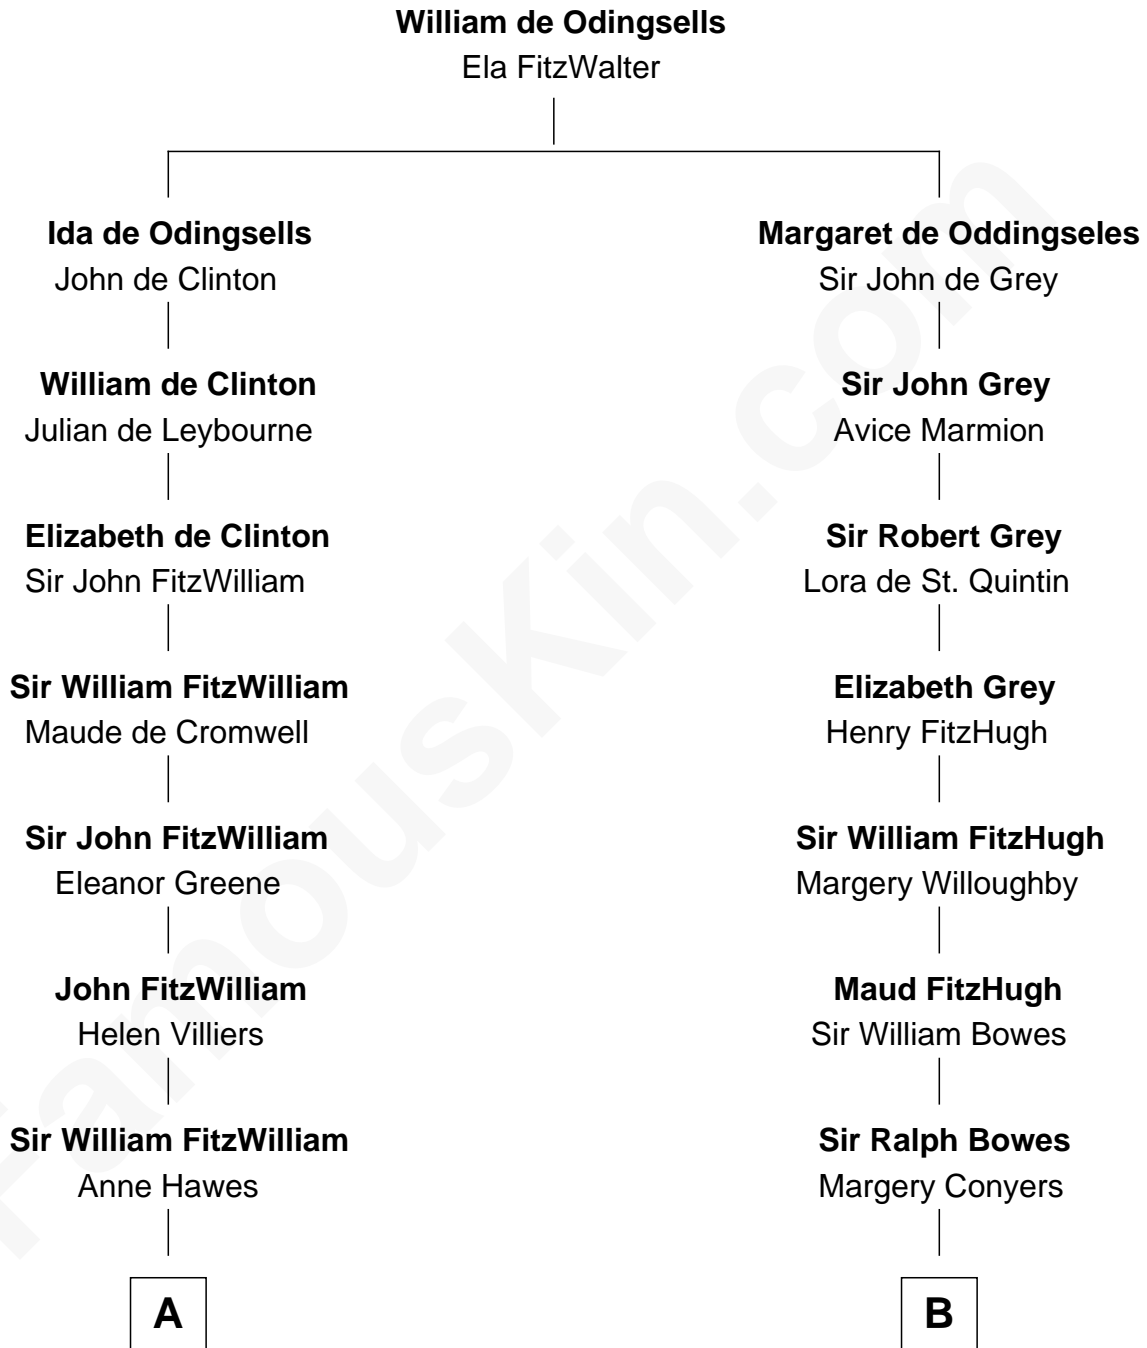

## Relationship Chart of

### Abigail (Smith) Adams

First Lady of President John Adams

15th cousin 4 times removed of

### Queen Elizabeth II

Queen of the United Kingdom

C

**Claude George Bowes-Lyon**  
Cecilia Nina Cavendish-Bentinck

**Elizabeth Bowes-Lyon**  
George VI, King of the United Kingdom

**Queen Elizabeth II**  
*Queen of the United Kingdom*