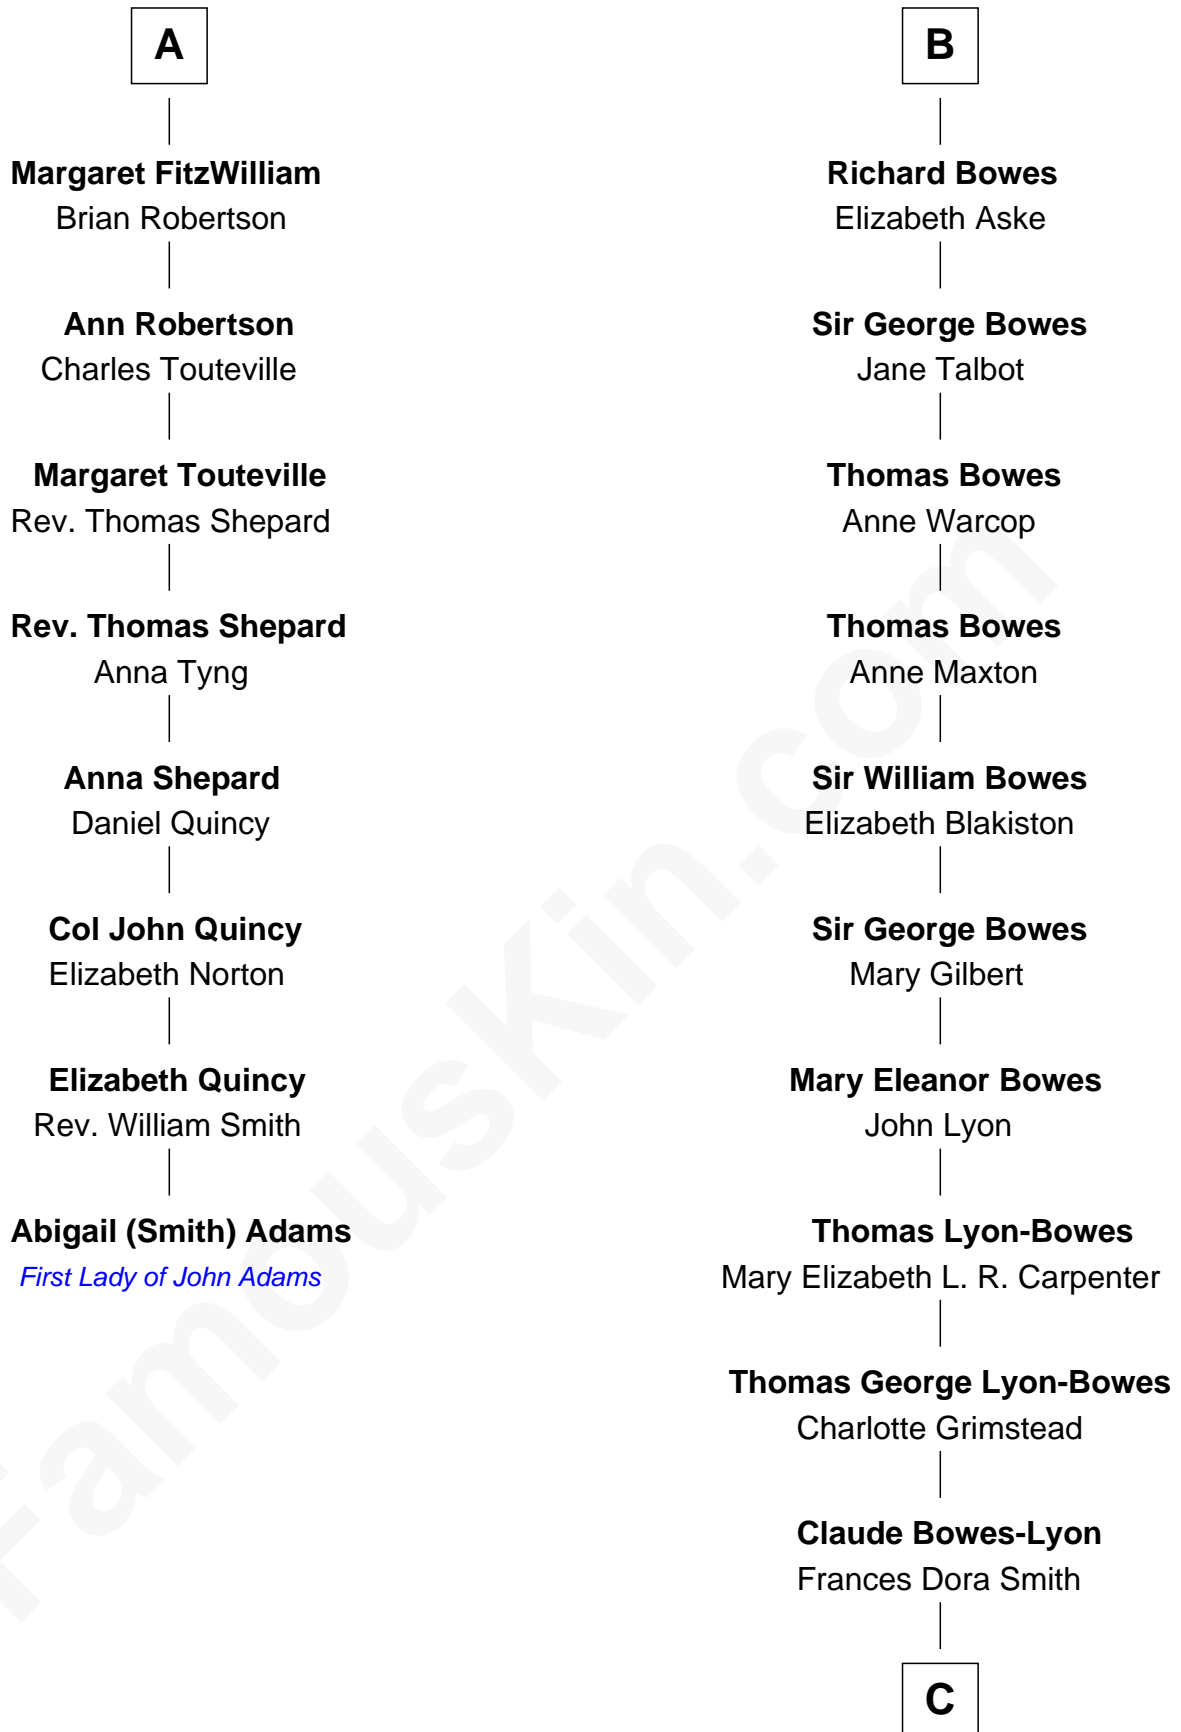

FamousKin.com Relationship Chart of

Abigail (Smith) Adams

First Lady of President John Adams

14th cousin 5 times removed of

Queen Elizabeth II

Queen of the United Kingdom

C

Claude George Bowes-Lyon
Cecilia Nina Cavendish-Bentinck

Elizabeth Bowes-Lyon
George VI, King of the United Kingdom

Queen Elizabeth II
Queen of the United Kingdom

FamousKin.com