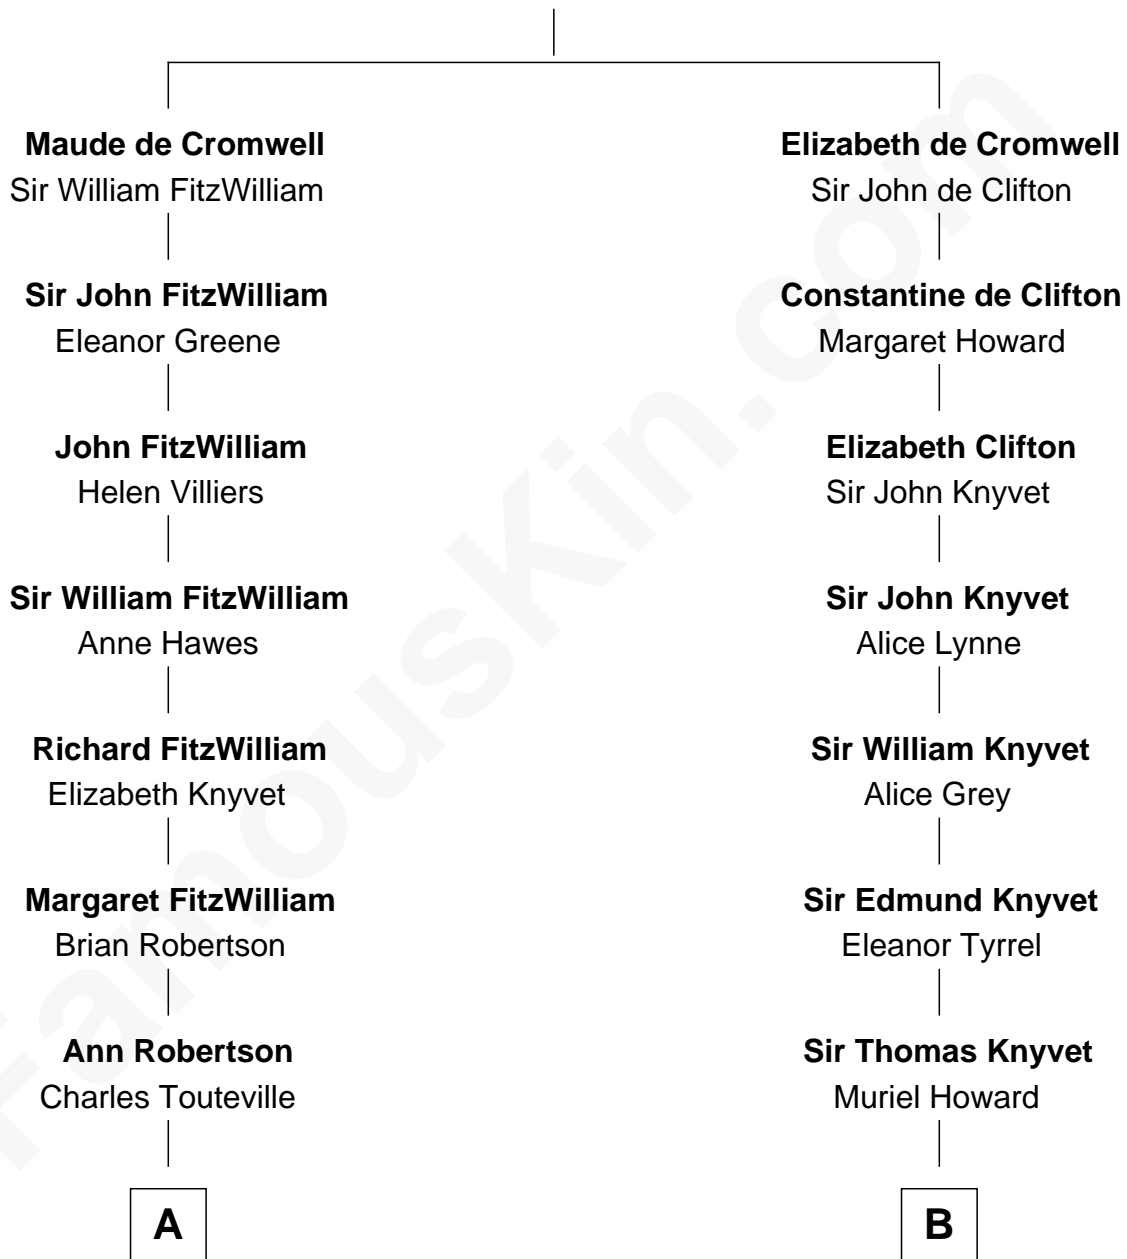

FamousKin.com

Relationship Chart of

Abigail (Smith) Adams

First Lady of President John Adams

12th cousin 8 times removed of

Tilda Swinton

Movie Actress

Sir Ralph de Cromwell

Maud de Bernacke

C

Gertrude Clare Fetherstonhaugh

Cecil George Herbert Alers-Hankey

Matoria Beatrice Evelyn Rochfort Alers-Hankey

Alan Henry Campbell Swinton

Sir John Swinton

Judith Balfour Killen