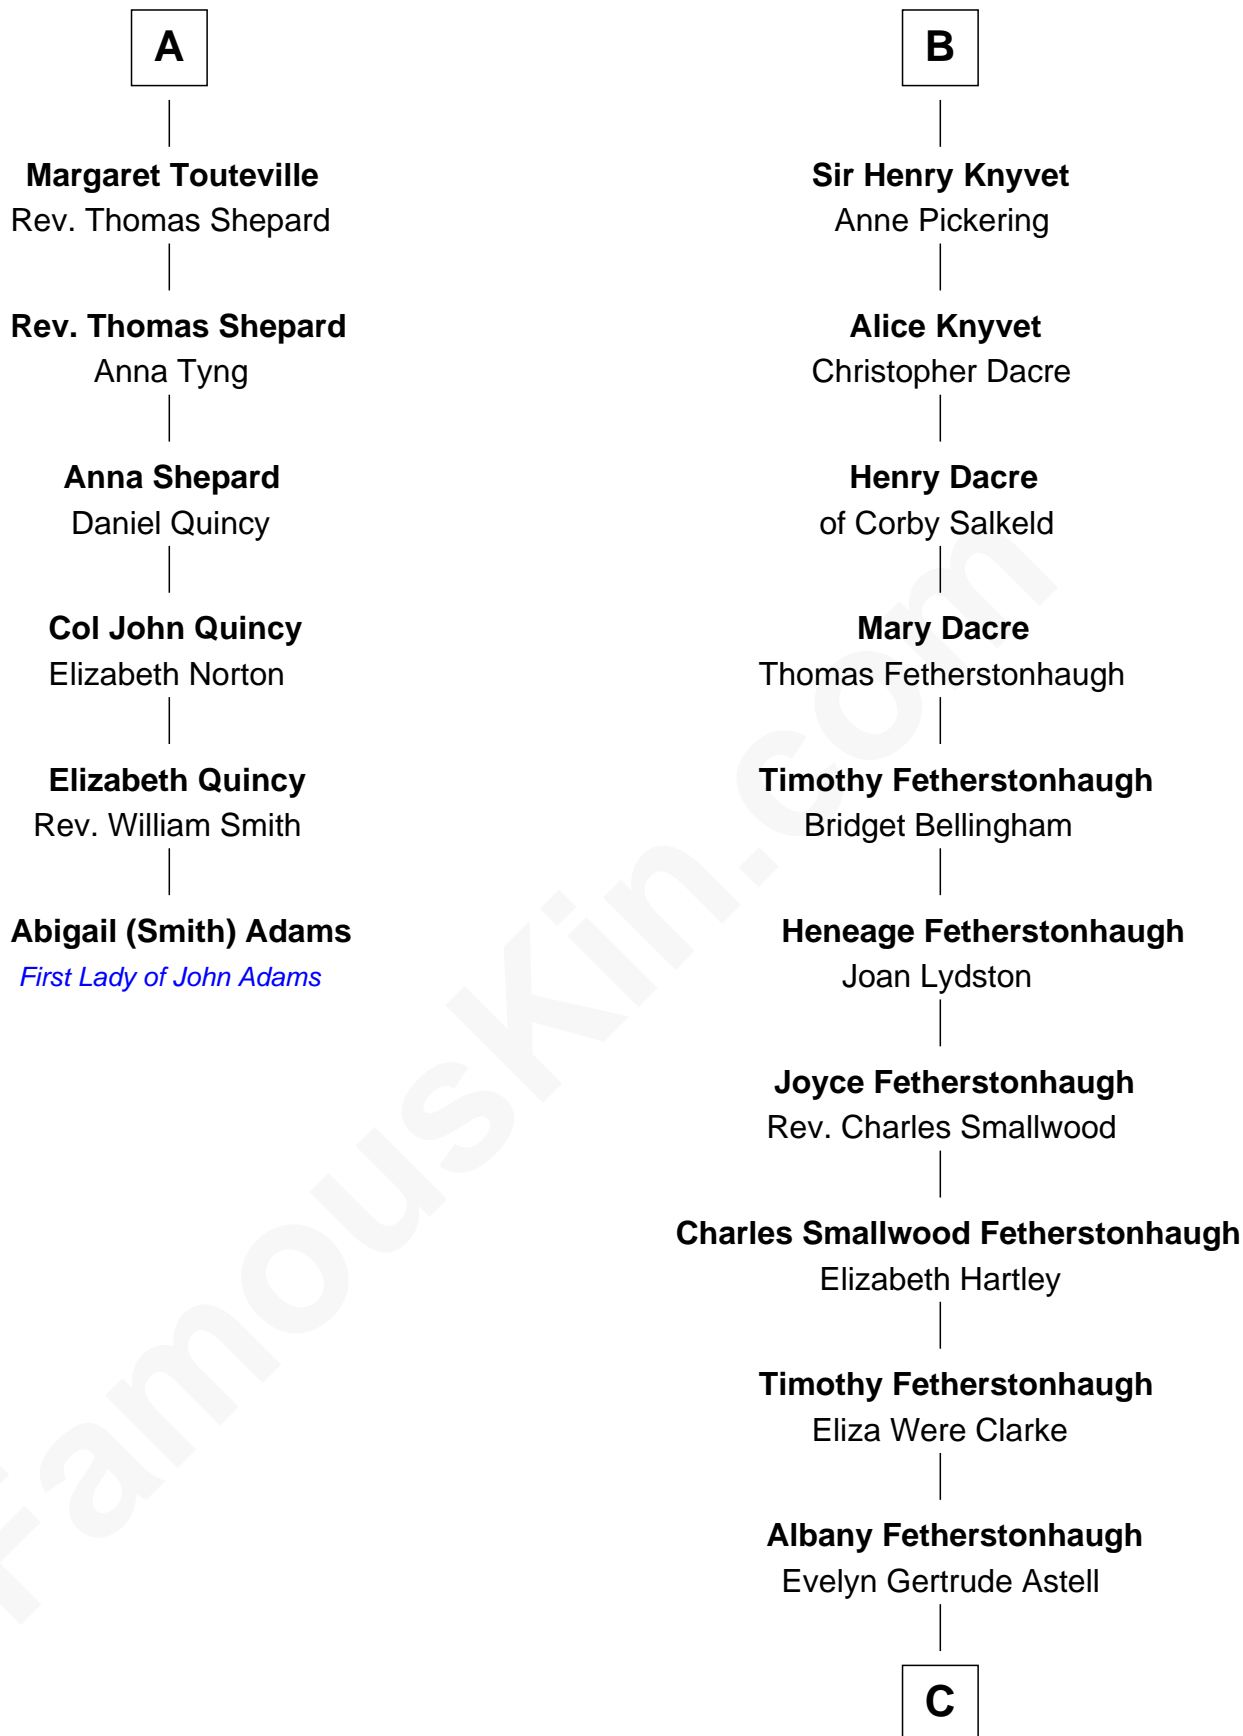

FamousKin.com

Relationship Chart of

Abigail (Smith) Adams

First Lady of President John Adams

12th cousin 8 times removed of

Tilda Swinton

Movie Actress

Sir Ralph de Cromwell

Maud de Bernacke

C

Gertrude Clare Fetherstonhaugh

Cecil George Herbert Alers-Hankey

Matoria Beatrice Evelyn Rochfort Alers-Hankey

Alan Henry Campbell Swinton

Sir John Swinton

Judith Balfour Killen