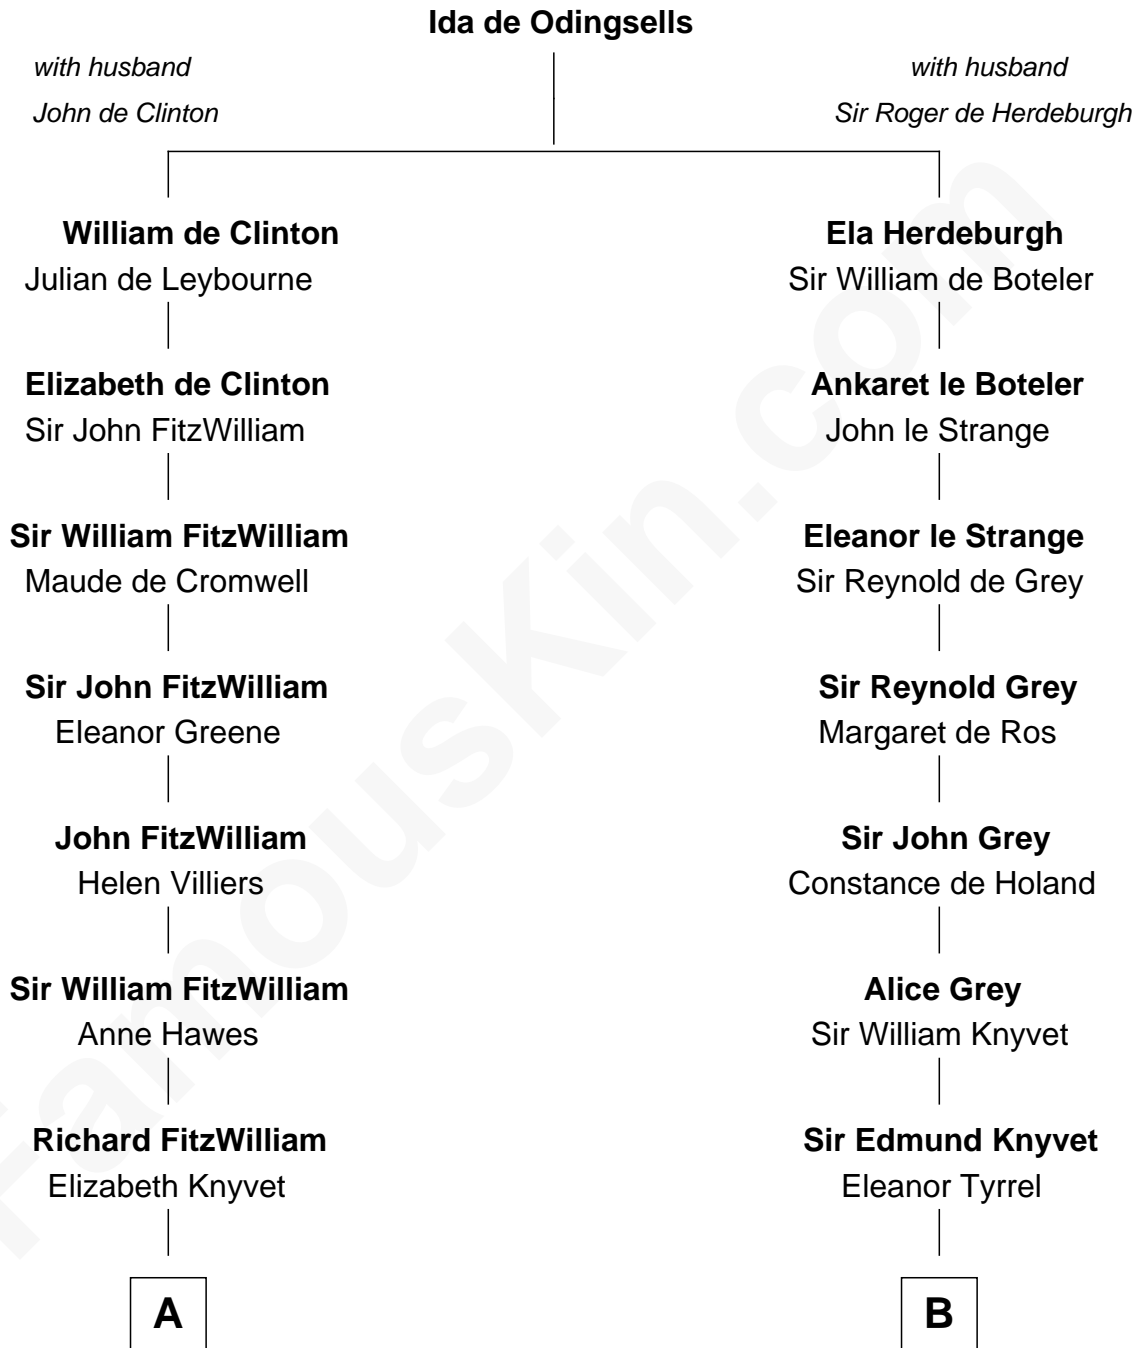

FamousKin.com
Relationship Chart of
Abigail (Smith) Adams
First Lady of President John Adams

14th cousin 7 times removed of

Tilda Swinton
Movie Actress

C

Albany Fetherstonhaugh

Evelyn Gertrude Astell

Gertrude Clare Fetherstonhaugh

Cecil George Herbert Alers-Hankey

Mariora Beatrice Evelyn Rochfort Alers-Hankey

Alan Henry Campbell Swinton

Sir John Swinton

Judith Balfour Killen

Tilda Swinton

Movie Actress