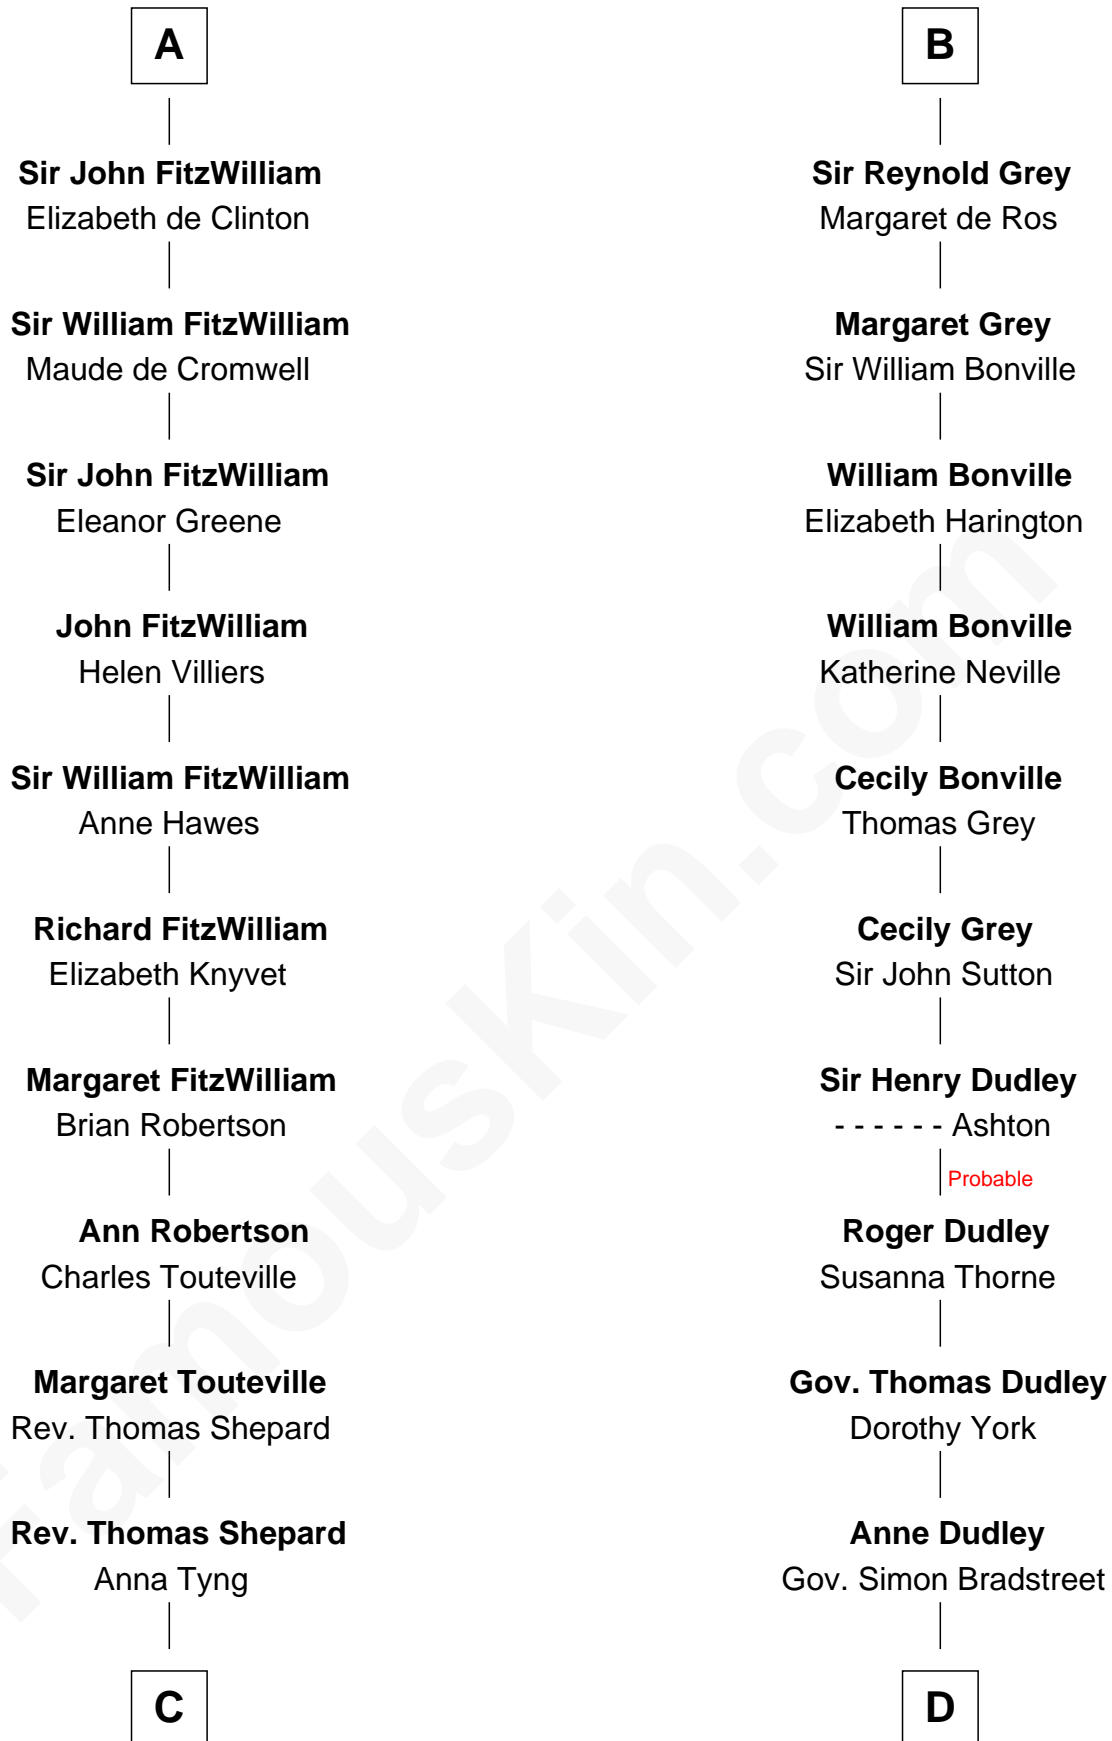

FamousKin.com

Relationship Chart of

Abigail (Smith) Adams

First Lady of President John Adams

20th cousin 1 time removed of

Jane (Appleton) Pierce

First Lady of President Franklin Pierce

C

Anna Shepard

Daniel Quincy

Col John Quincy

Elizabeth Norton

Elizabeth Quincy

Rev. William Smith

Abigail (Smith) Adams

First Lady of John Adams