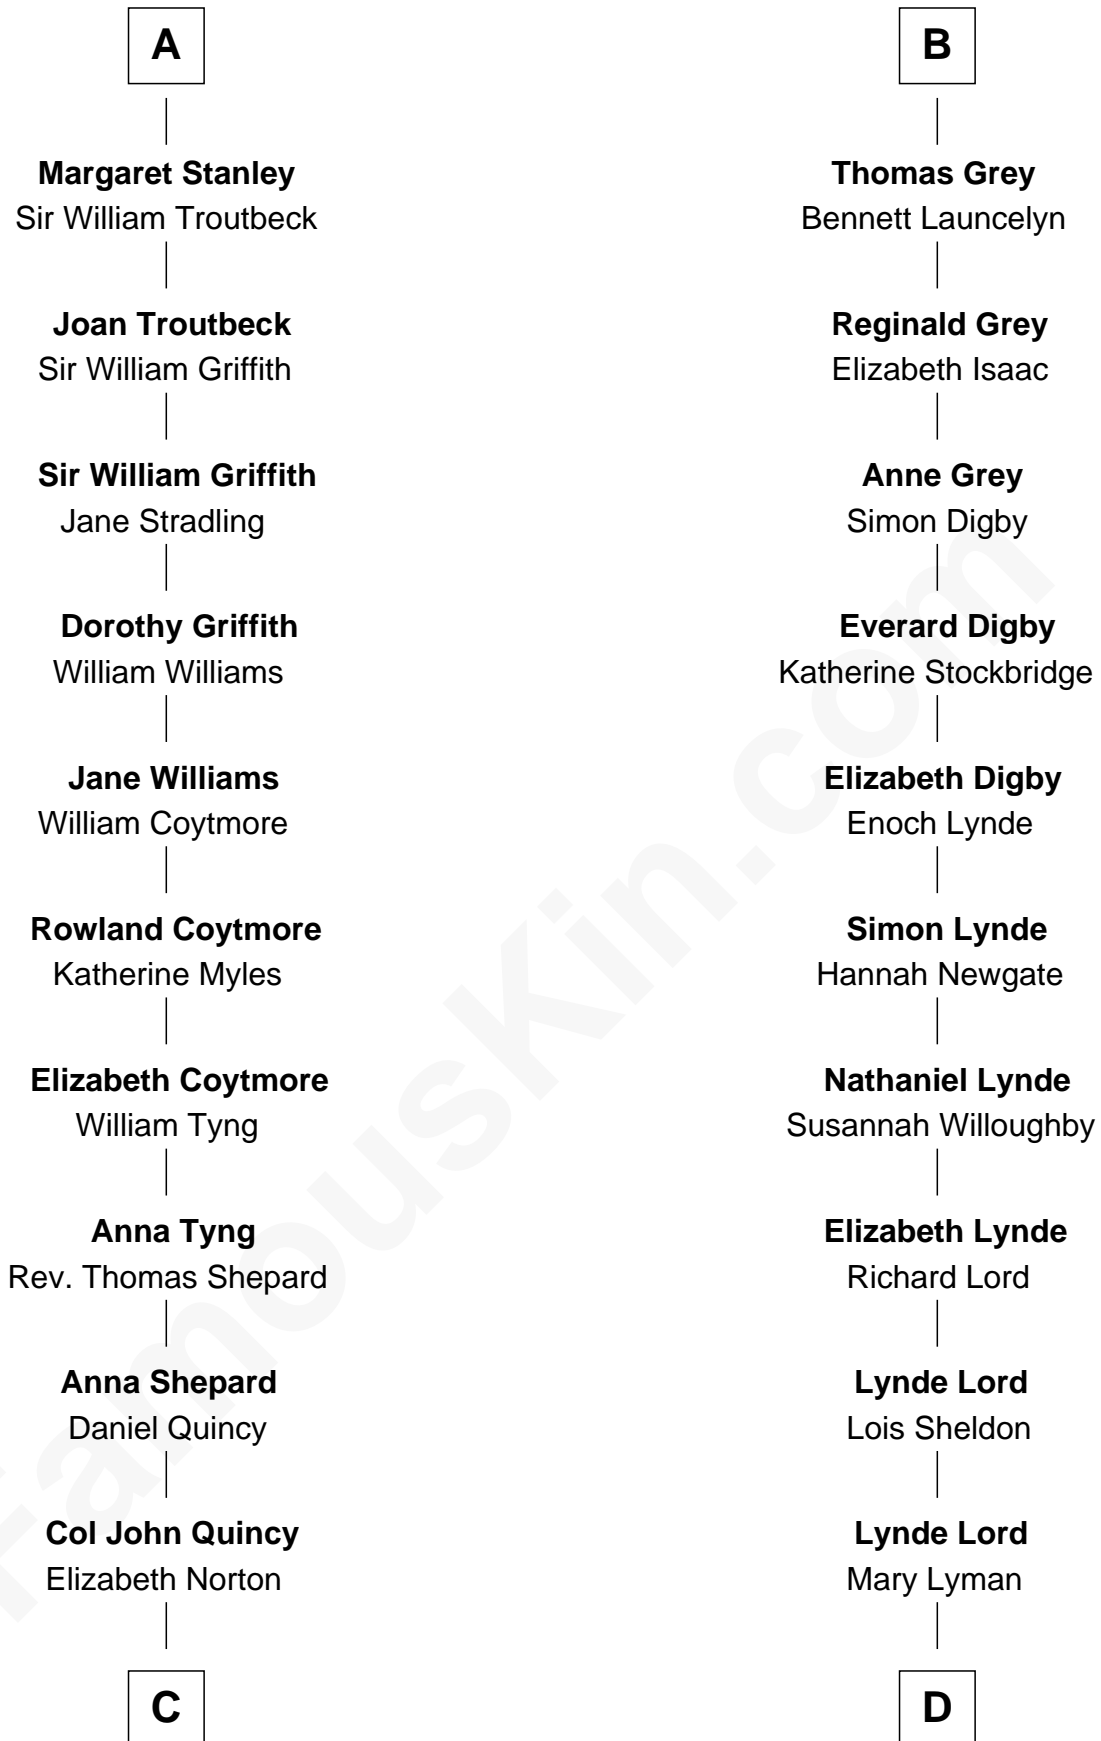

FamousKin.com

Relationship Chart of

Abigail (Smith) Adams

First Lady of President John Adams

18th cousin 2 times removed of

J.P. Morgan, Jr.

American Banker and Philanthropist

Sir Humphrey de Bohun

Eleanor de Bohun

Sir John de Verdun

Maud de Verdun

Sir John de Grey

Sir Roger de Grey

Elizabeth de Hastings

Sir Reynold de Grey

Eleanor le Strange

Sir Reynold Grey

Joan Astley

John Grey

Elizabeth - - - - -

Reginald Grey

Beatrice - - - - -

B

C