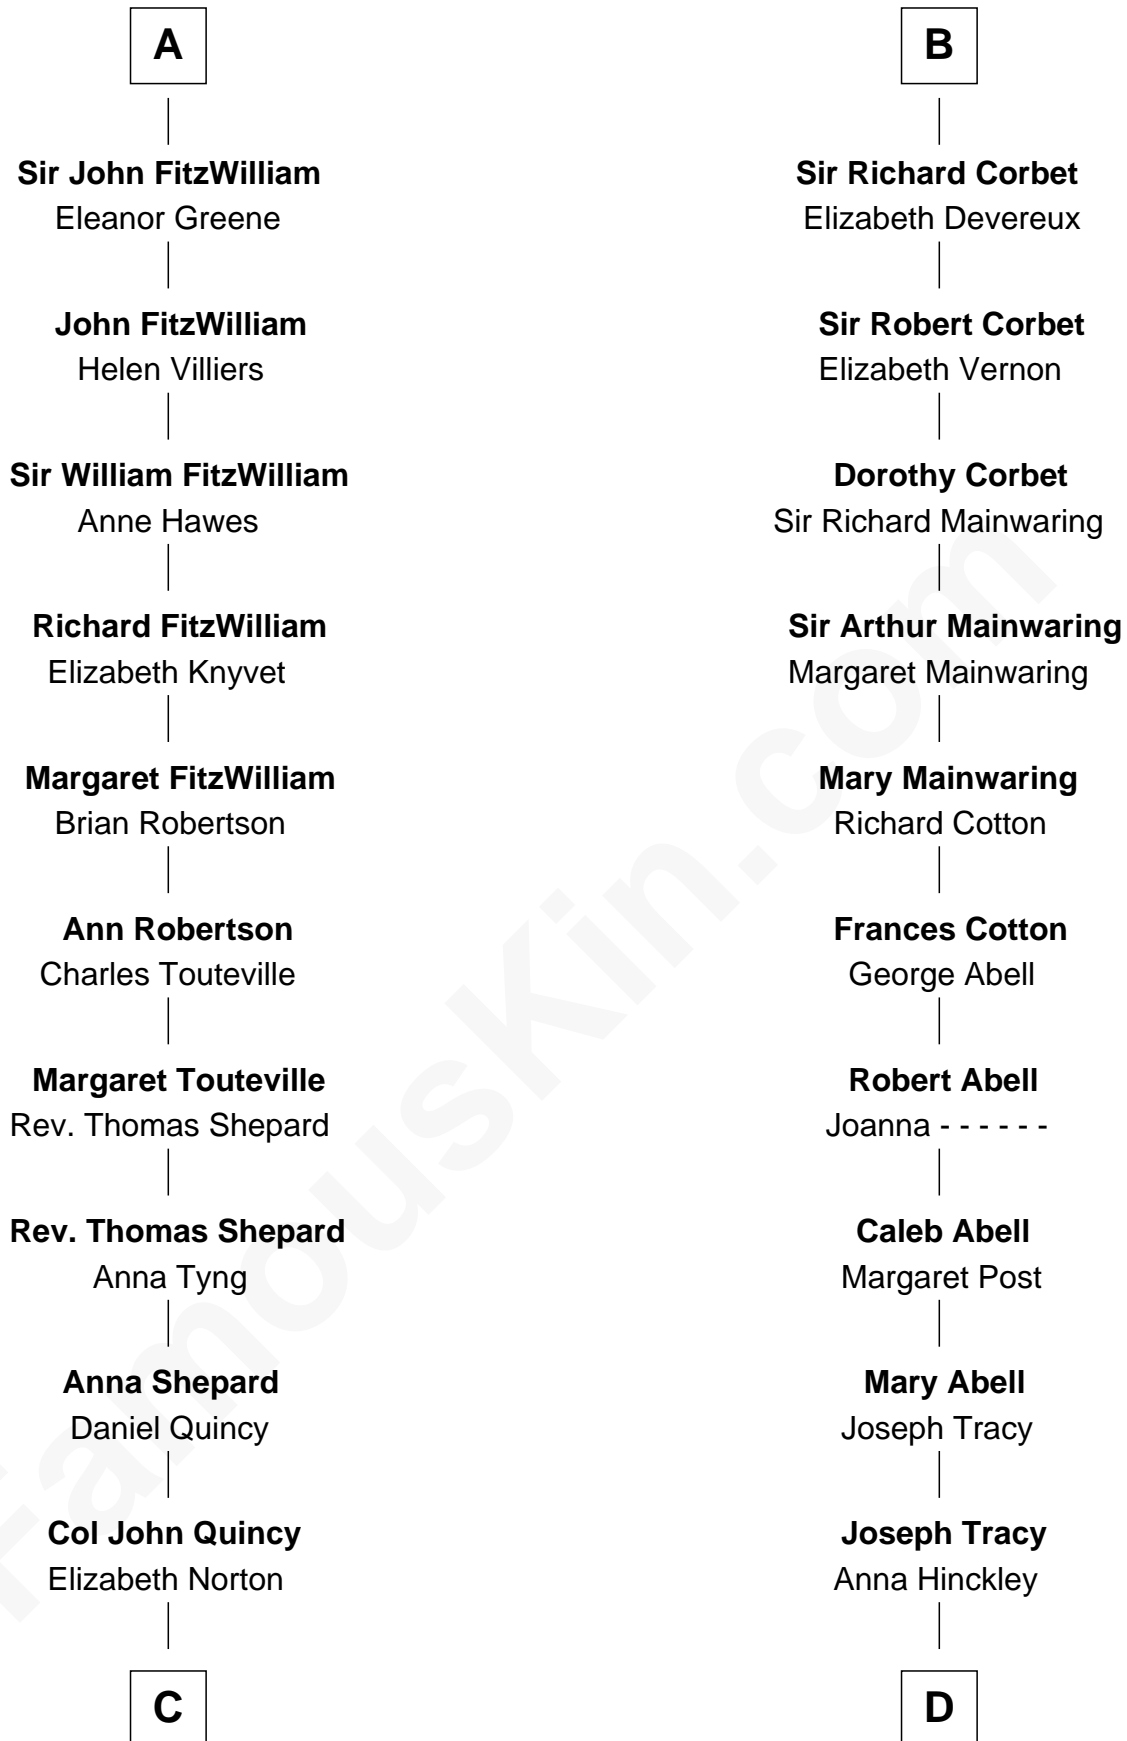

FamousKin.com

Relationship Chart of

Abigail (Smith) Adams

First Lady of President John Adams

18th cousin 3 times removed of

J.P. Morgan, Jr.

American Banker and Philanthropist

C

Elizabeth Quincy
Rev. William Smith

Abigail (Smith) Adams
First Lady of John Adams

D

Jared Tracy
Margaret Grant

William Gedney Tracy
Rachel Huntington

Charles F. Tracy
Louisa Kirkland

Frances Louisa Tracy
John Pierpont Morgan