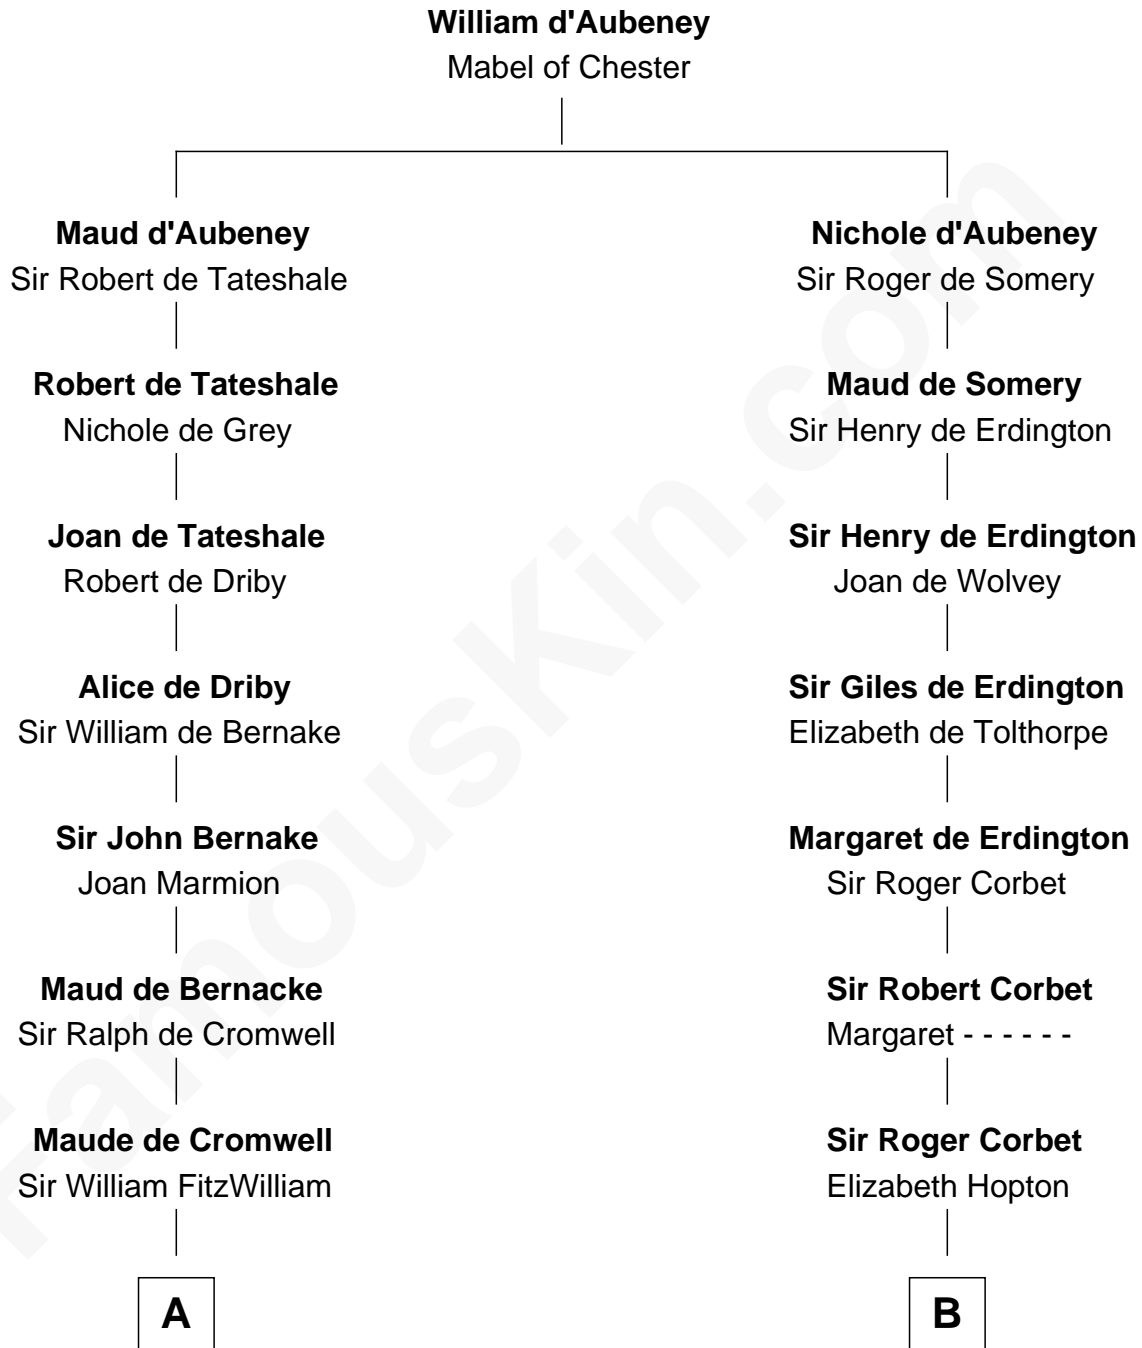

FamousKin.com

Relationship Chart of

Abigail (Smith) Adams

First Lady of President John Adams

18th cousin 3 times removed of

J.P. Morgan, Jr.

American Banker and Philanthropist

C