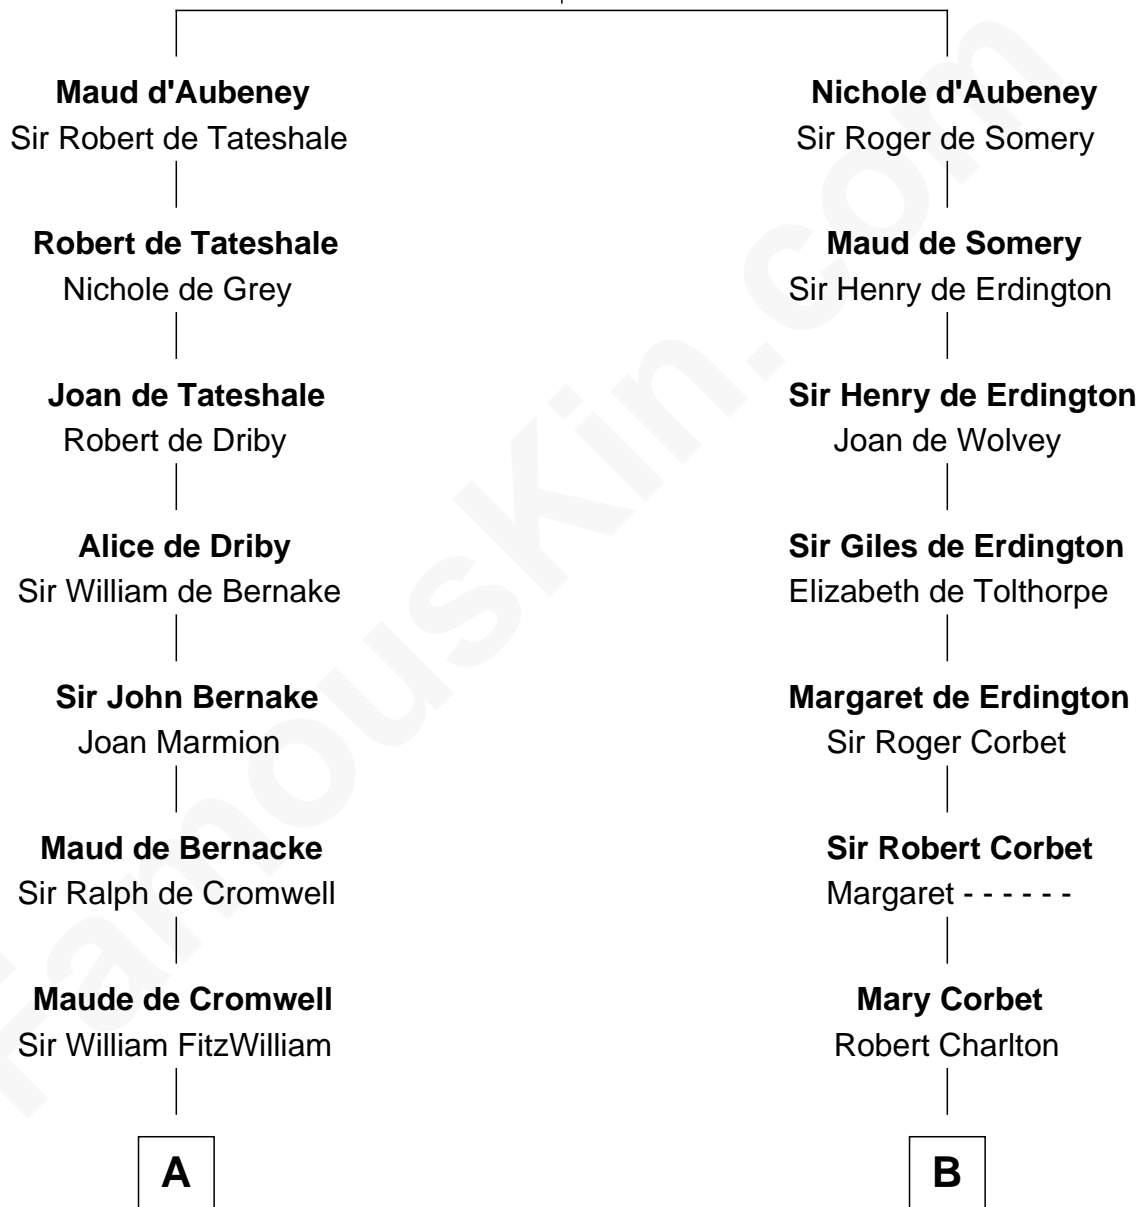

## Relationship Chart of

### Abigail (Smith) Adams

First Lady of President John Adams

18th cousin 2 times removed of

**Fitzhugh Lee**

40th Governor of Virginia

**William d'Aubenev**

Mabel of Chester

**C**

**Elizabeth Quincy**  
Rev. William Smith

**Abigail (Smith) Adams**  
*First Lady of John Adams*

**D**

**Col. Henry Lee**  
Lucy Grymes

**Maj. Gen. Henry Lee**  
Anne Hill Carter

**Sydney Smith Lee**  
Anna Maria Mason