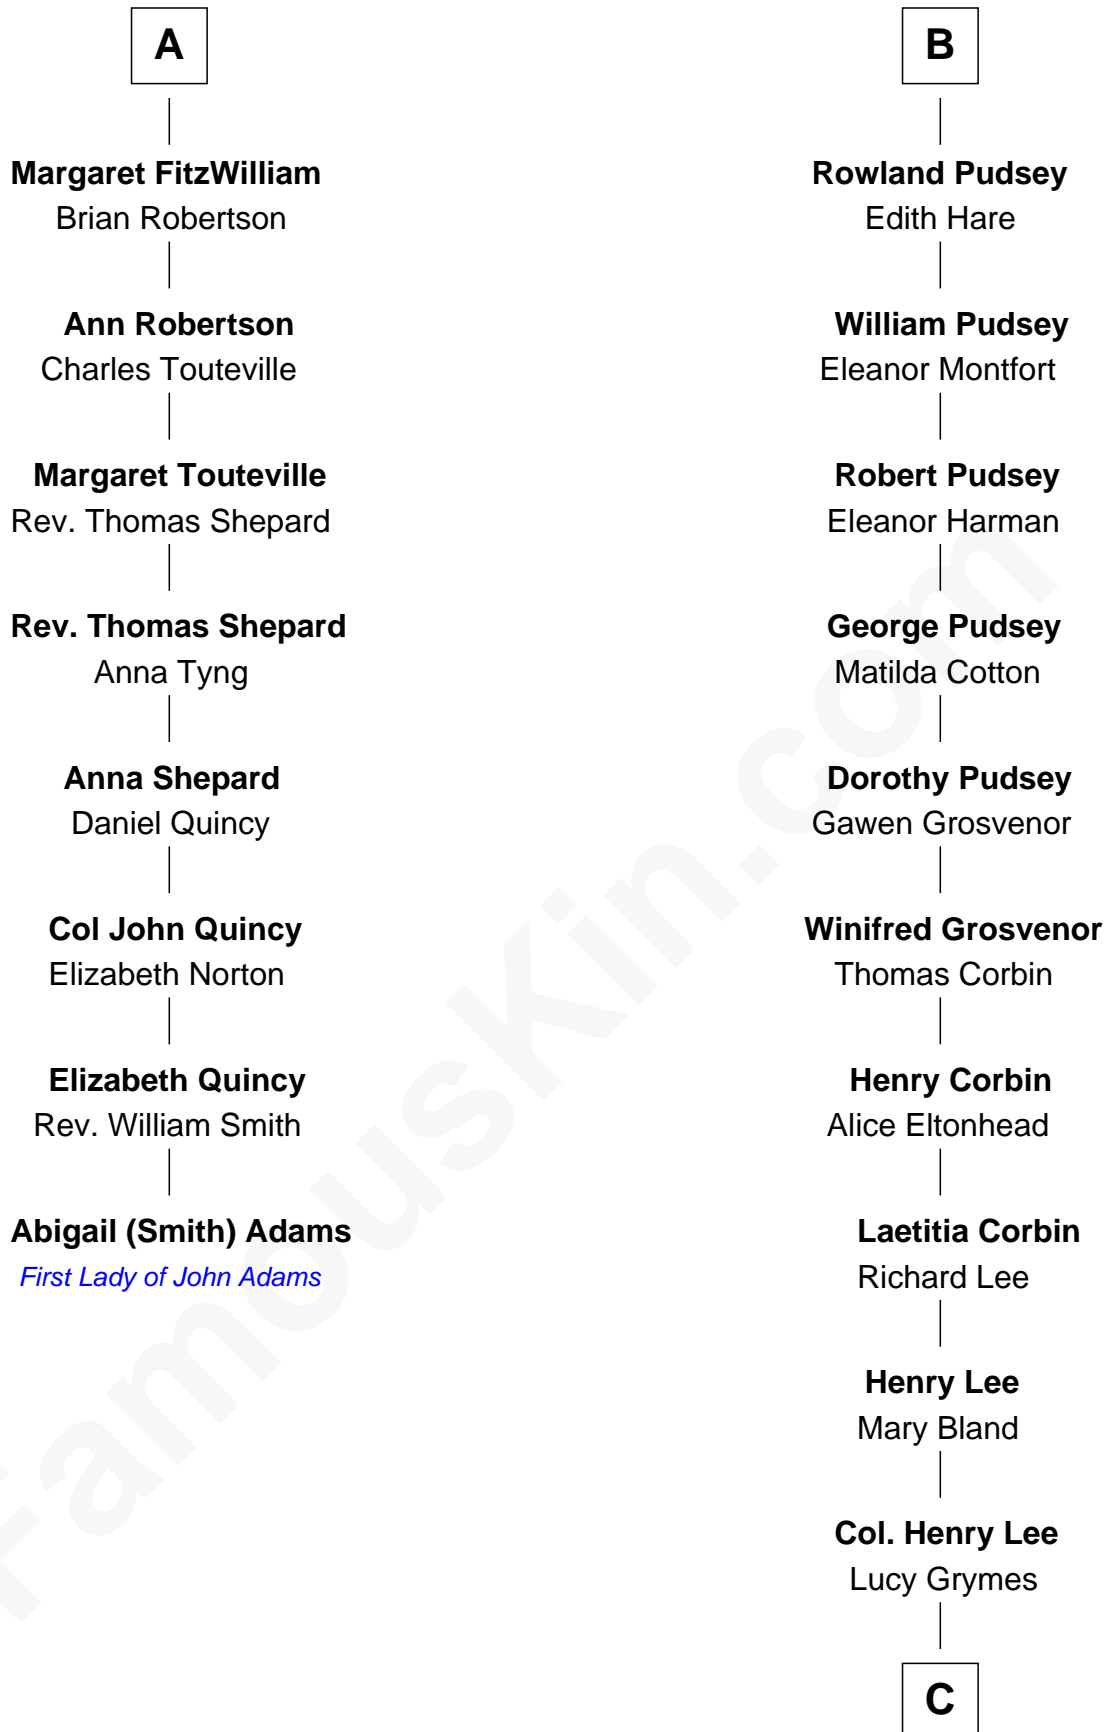

## Relationship Chart of

### Abigail (Smith) Adams

First Lady of President John Adams

14th cousin 5 times removed of

**Fitzhugh Lee**

40th Governor of Virginia

**Sir John Marmion**

Maud de Furnival

C