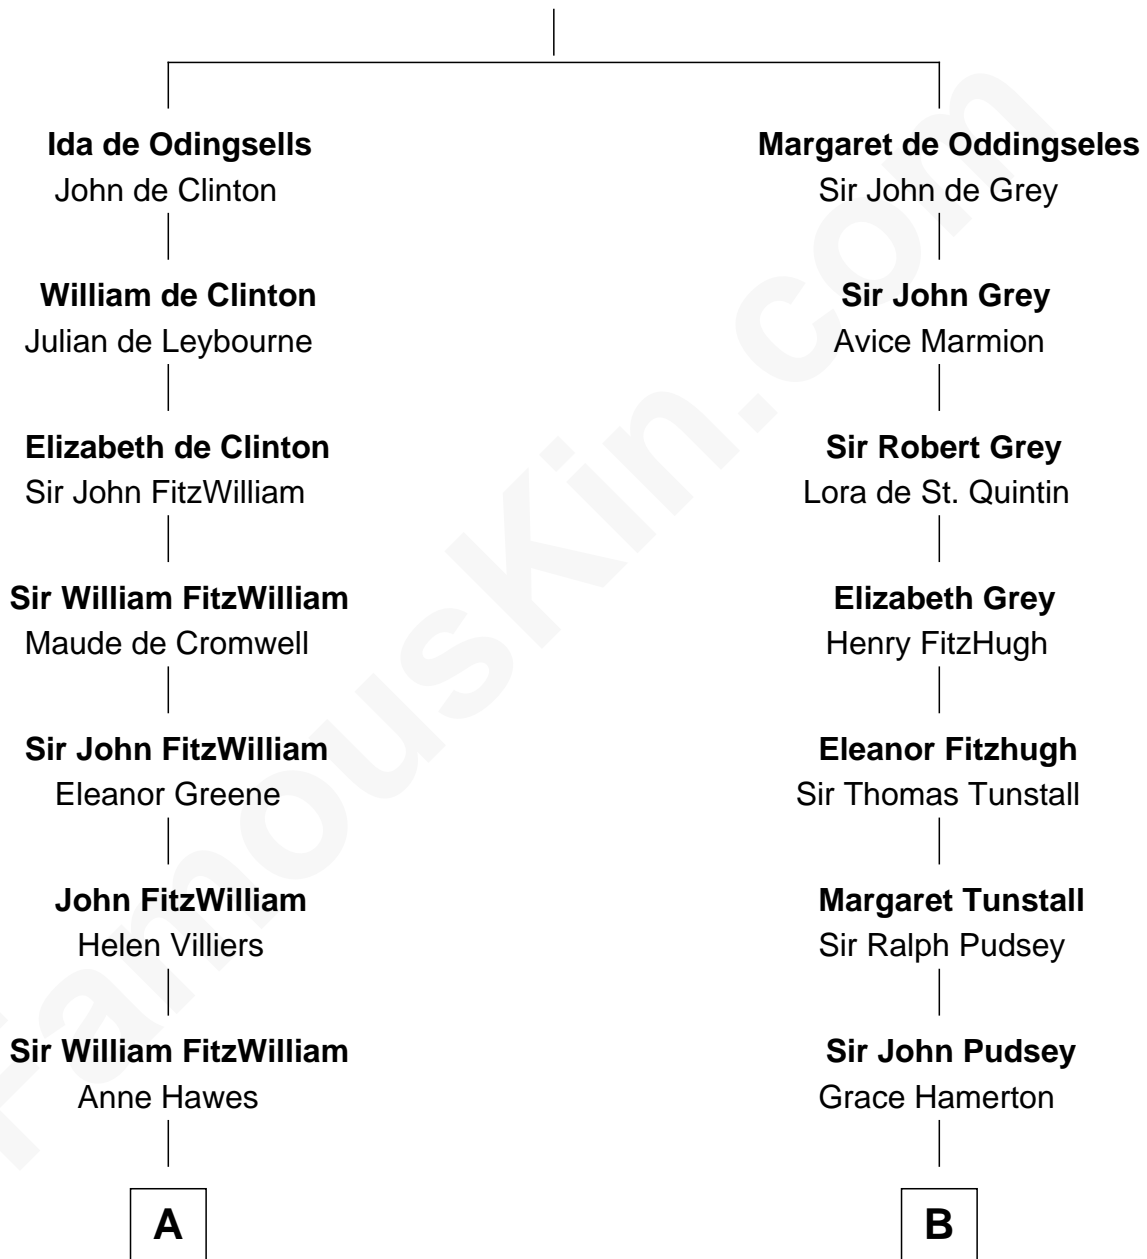

FamousKin.com

Relationship Chart of

Abigail (Smith) Adams

First Lady of President John Adams

15th cousin 5 times removed of

Fitzhugh Lee

40th Governor of Virginia

William de Odingsells

Ela FitzWalter

C

Col. Henry Lee

Lucy Grymes

Maj. Gen. Henry Lee

Anne Hill Carter

Sydney Smith Lee

Anna Maria Mason

Fitzhugh Lee

40th Governor of Virginia

FamousKin.com