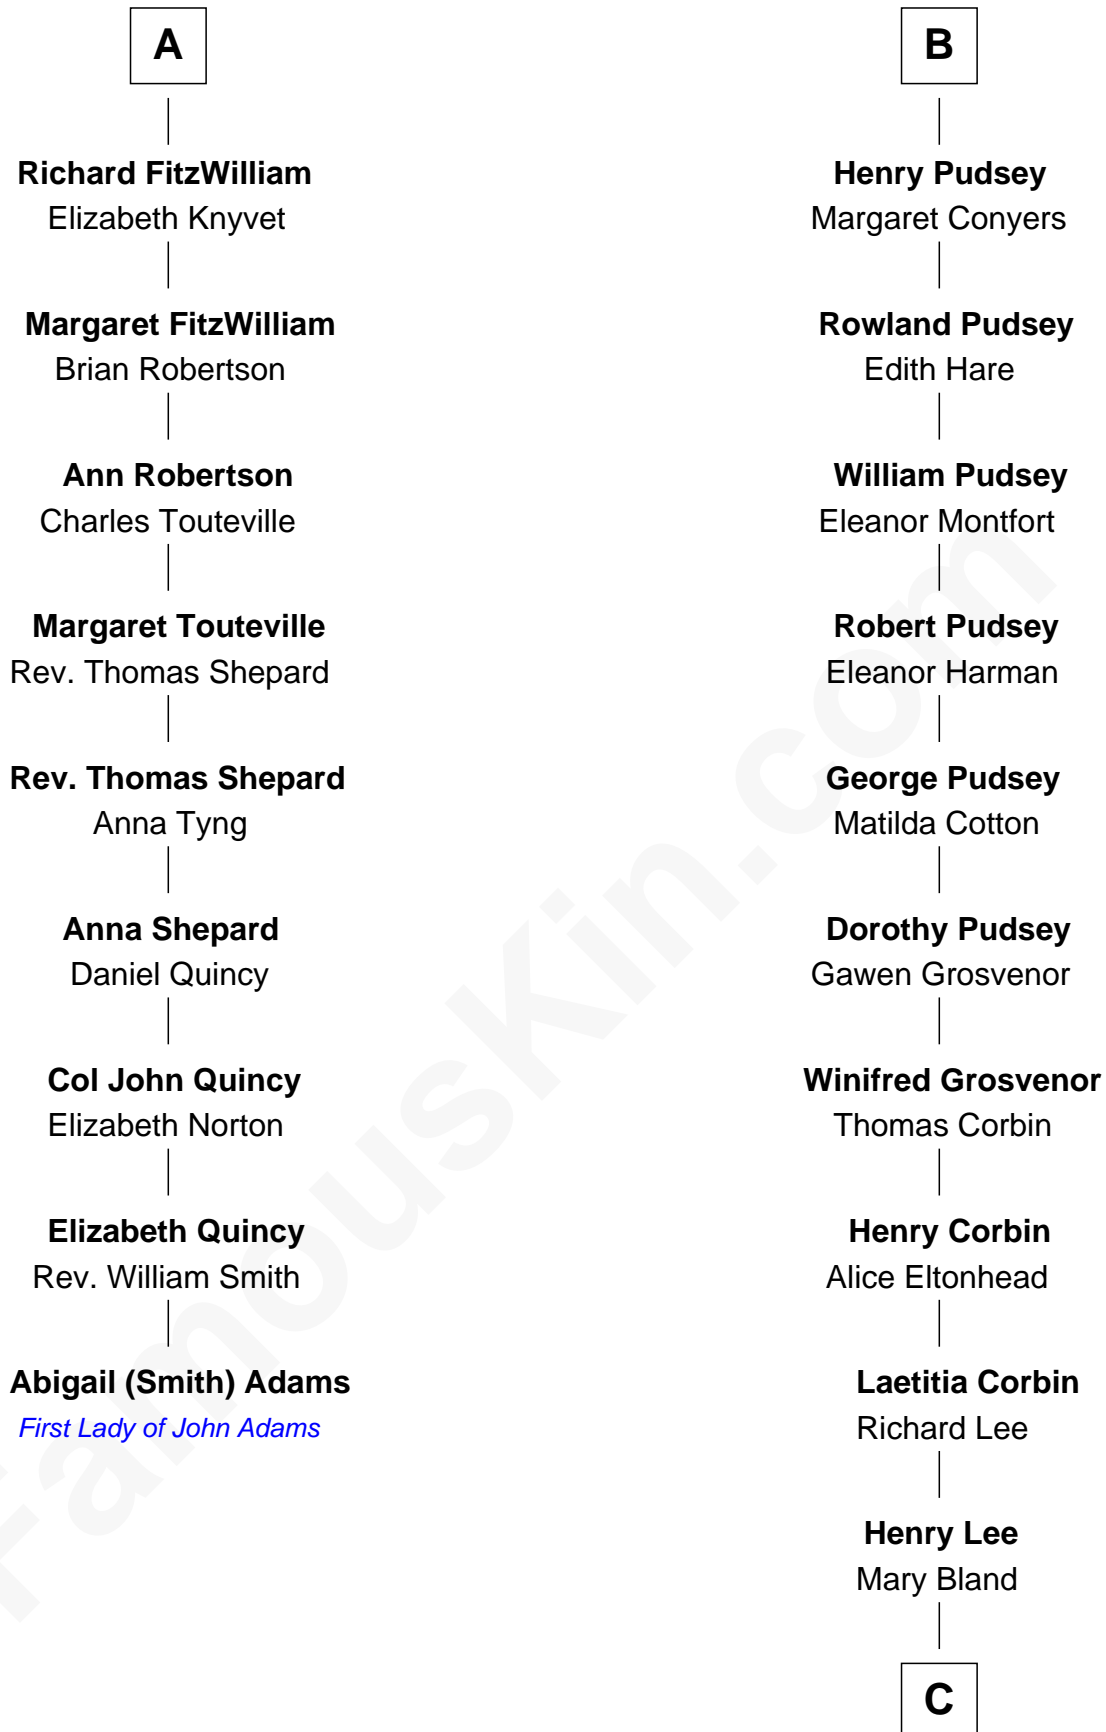

FamousKin.com

Relationship Chart of

Abigail (Smith) Adams

First Lady of President John Adams

15th cousin 5 times removed of

Fitzhugh Lee

40th Governor of Virginia

William de Odingsells

Ela FitzWalter

C

Col. Henry Lee

Lucy Grymes

Maj. Gen. Henry Lee

Anne Hill Carter

Sydney Smith Lee

Anna Maria Mason