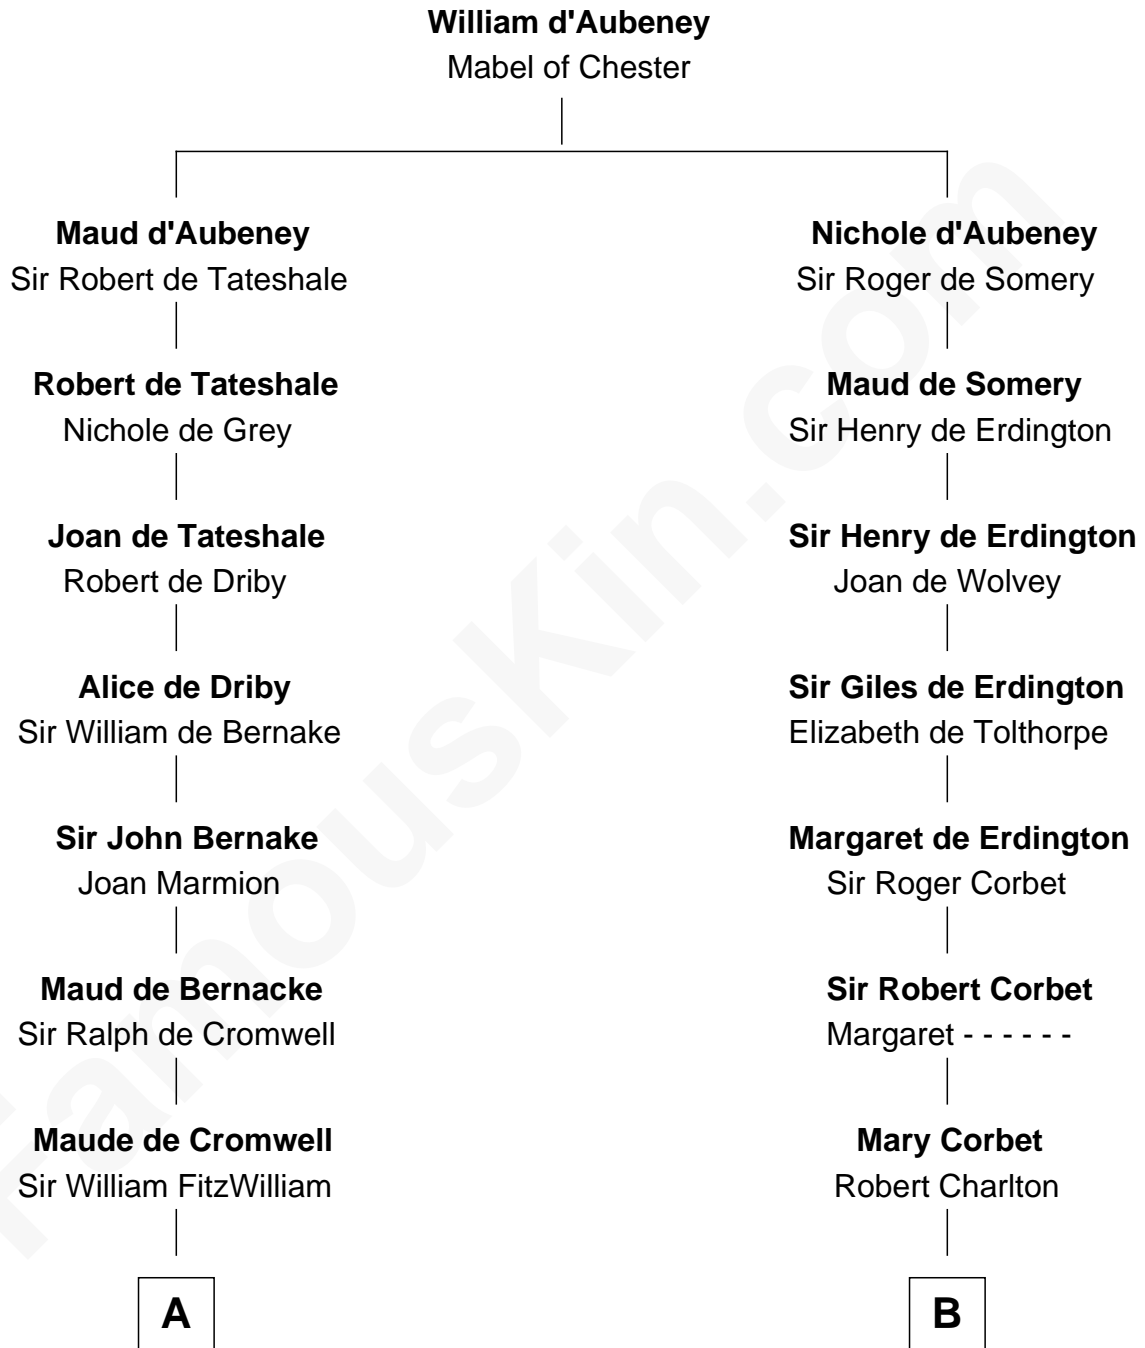

FamousKin.com
Relationship Chart of
Abigail (Smith) Adams
First Lady of President John Adams

18th cousin of
Thomas Sim Lee
2nd and 7th Governor of Maryland

C

Elizabeth Quincy
Rev. William Smith

Abigail (Smith) Adams
First Lady of John Adams

D

Thomas Lee
Christiana Sim

Thomas Sim Lee
2nd and 7th Governor of Maryland

FamousKin.com