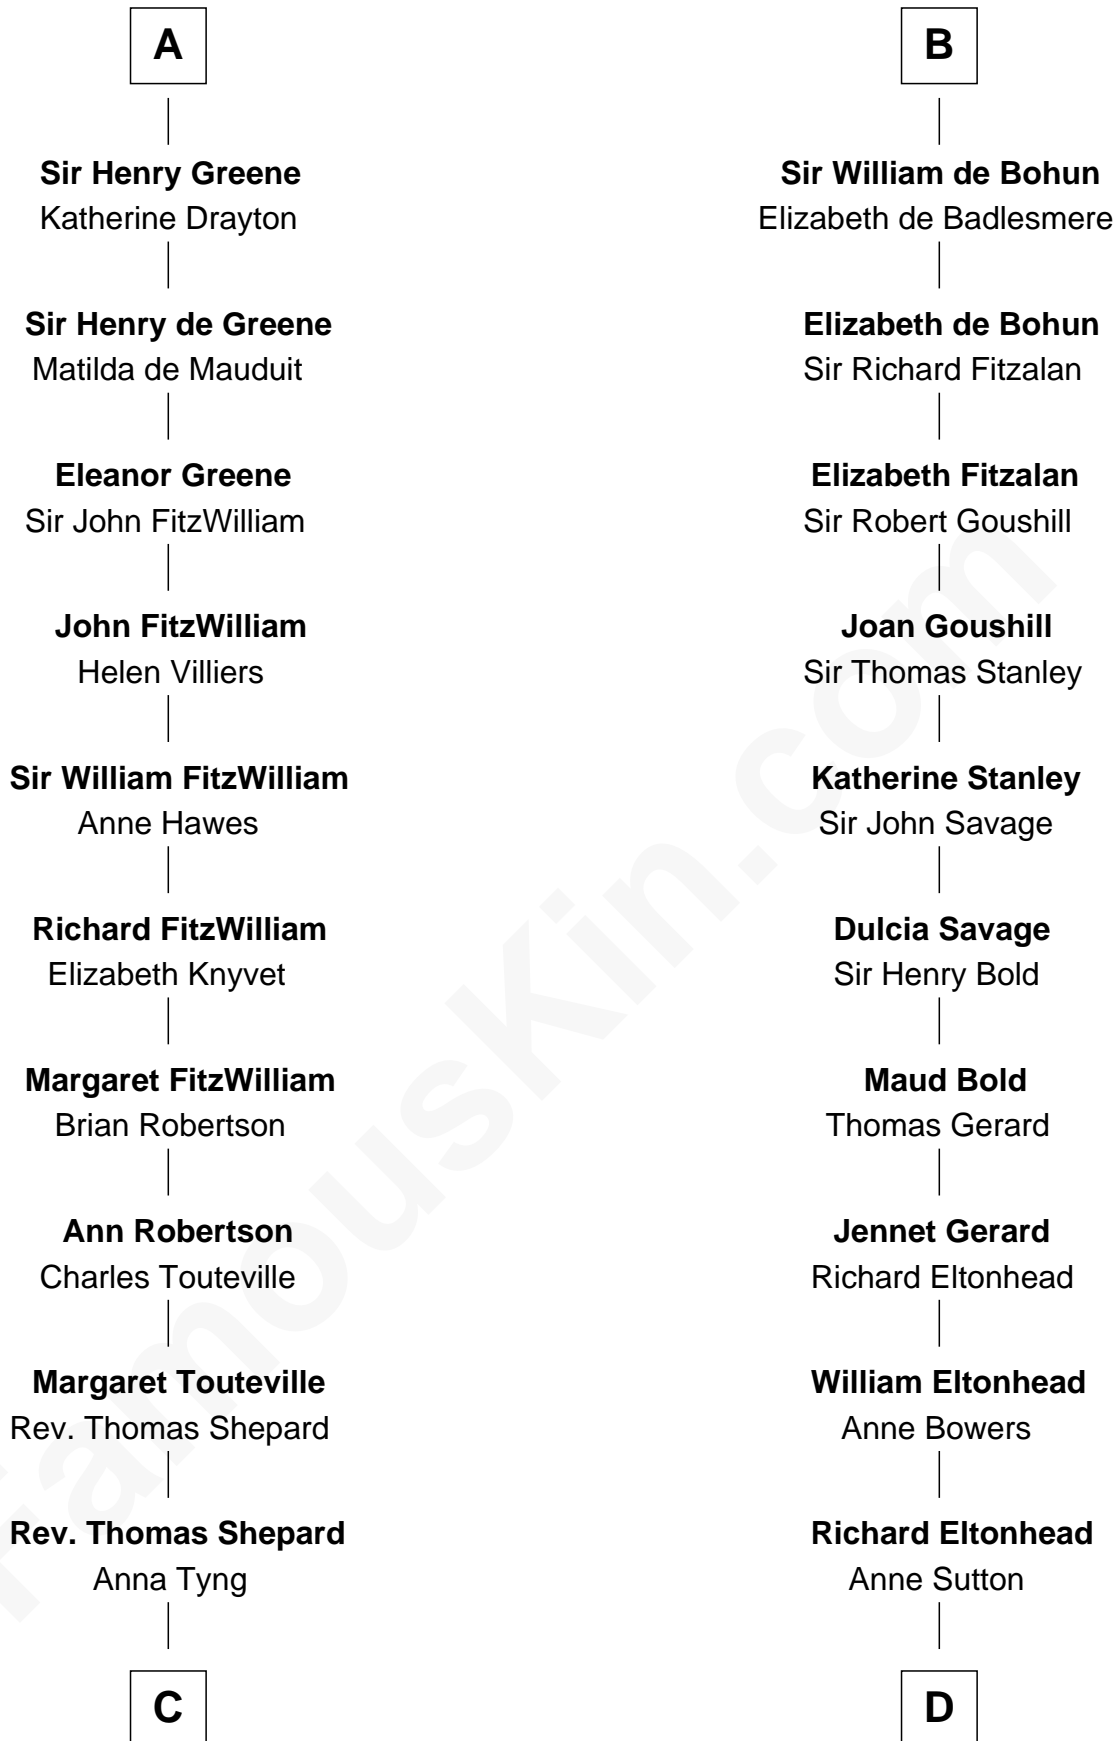

FamousKin.com

Relationship Chart of

Abigail (Smith) Adams

First Lady of President John Adams

20th cousin 1 time removed of

Thomas Sim Lee

2nd and 7th Governor of Maryland

Enna MacMurrough