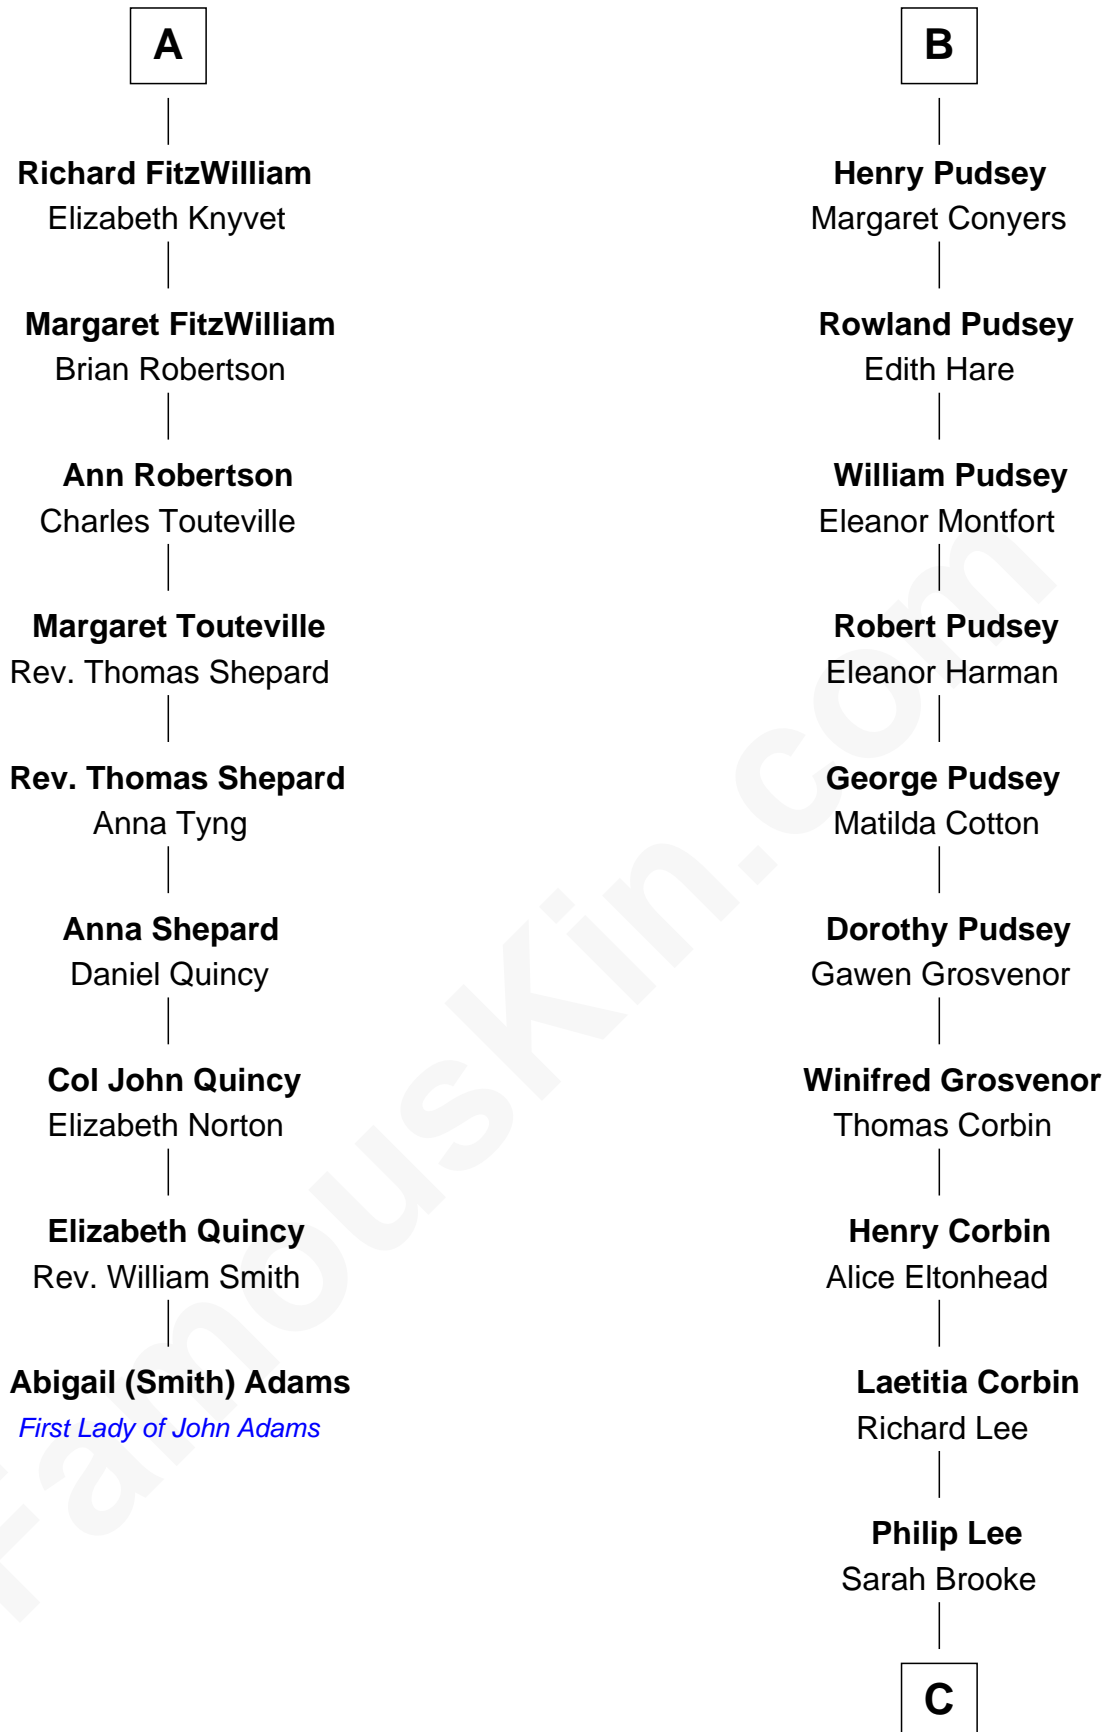

## Relationship Chart of

### Abigail (Smith) Adams

First Lady of President John Adams

15th cousin 3 times removed of

**Thomas Sim Lee**

2nd and 7th Governor of Maryland

**C**

**Thomas Lee**  
Christiana Sim

**Thomas Sim Lee**

*2nd and 7th Governor of Maryland*

FamousKin.com