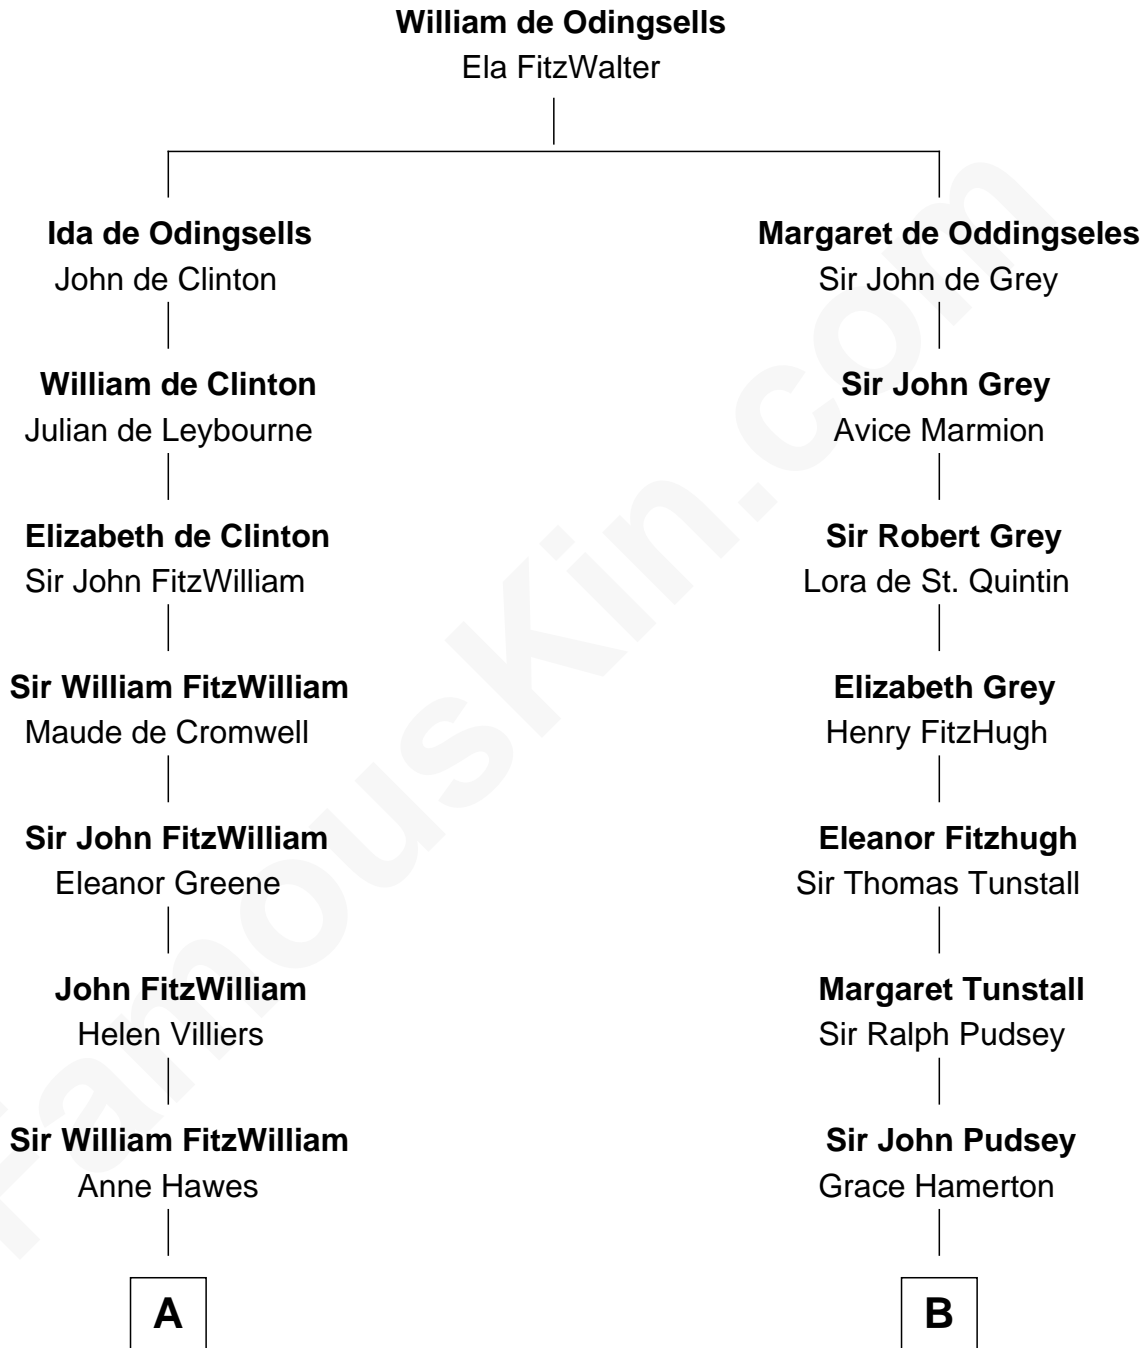

## Relationship Chart of

### Abigail (Smith) Adams

First Lady of President John Adams

15th cousin 3 times removed of

**Thomas Sim Lee**

2nd and 7th Governor of Maryland

**C**

**Thomas Lee**  
Christiana Sim

**Thomas Sim Lee**