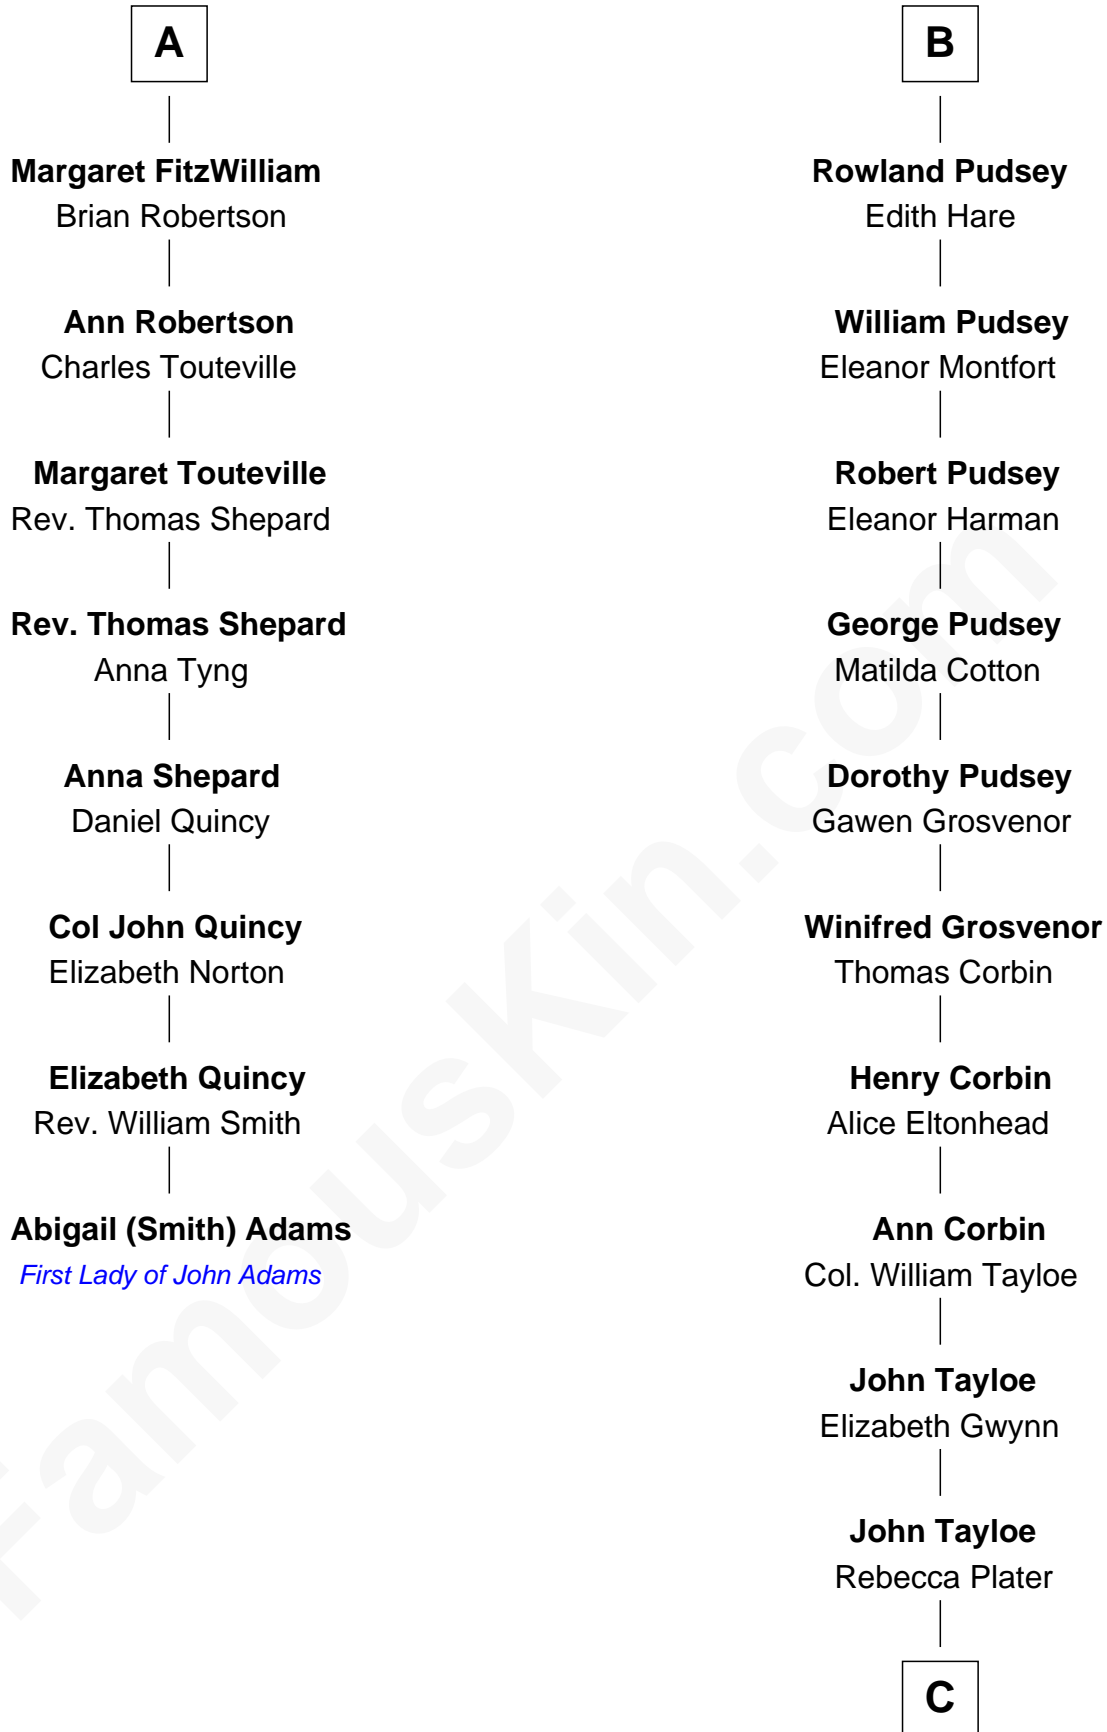

FamousKin.com

Relationship Chart of

Abigail (Smith) Adams

First Lady of President John Adams

14th cousin 4 times removed of

Edward Lloyd V

13th Governor of Maryland

Sir John Marmion

Maud de Furnival

C

Elizabeth Tayloe
Col. Edward Lloyd

Edward Lloyd V
13th Governor of Maryland

FamousKin.com