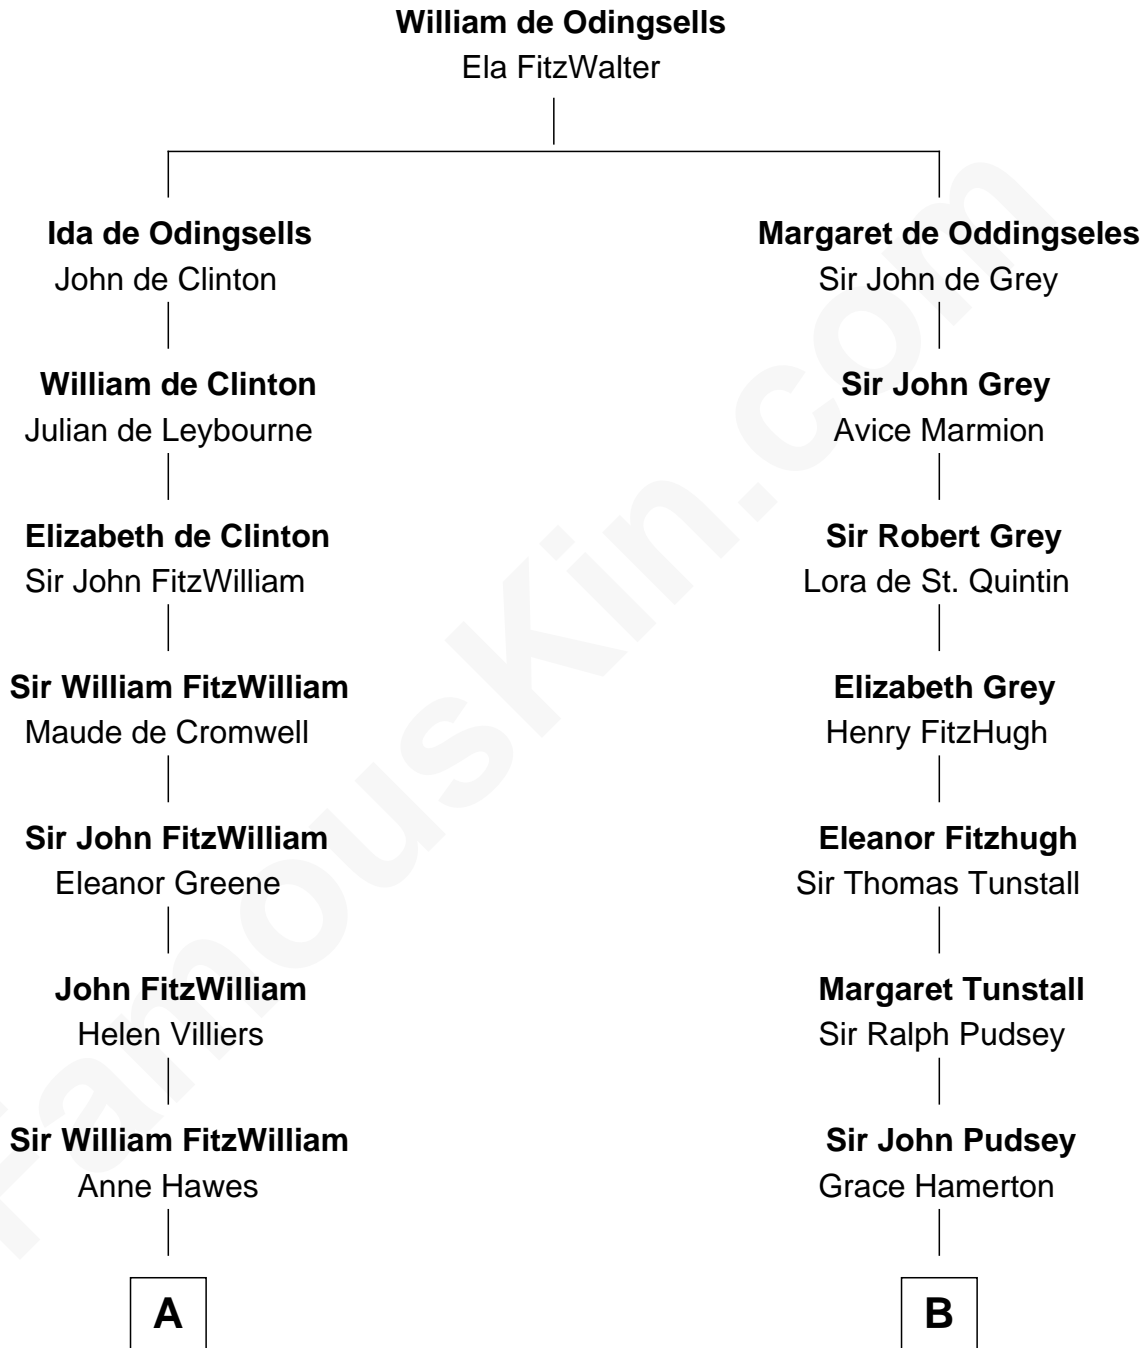

FamousKin.com

Relationship Chart of

Abigail (Smith) Adams

First Lady of President John Adams

15th cousin 4 times removed of

Edward Lloyd V

13th Governor of Maryland

C

John Tayloe
Rebecca Plater

Elizabeth Tayloe
Col. Edward Lloyd

Edward Lloyd V
13th Governor of Maryland

FamousKin.com