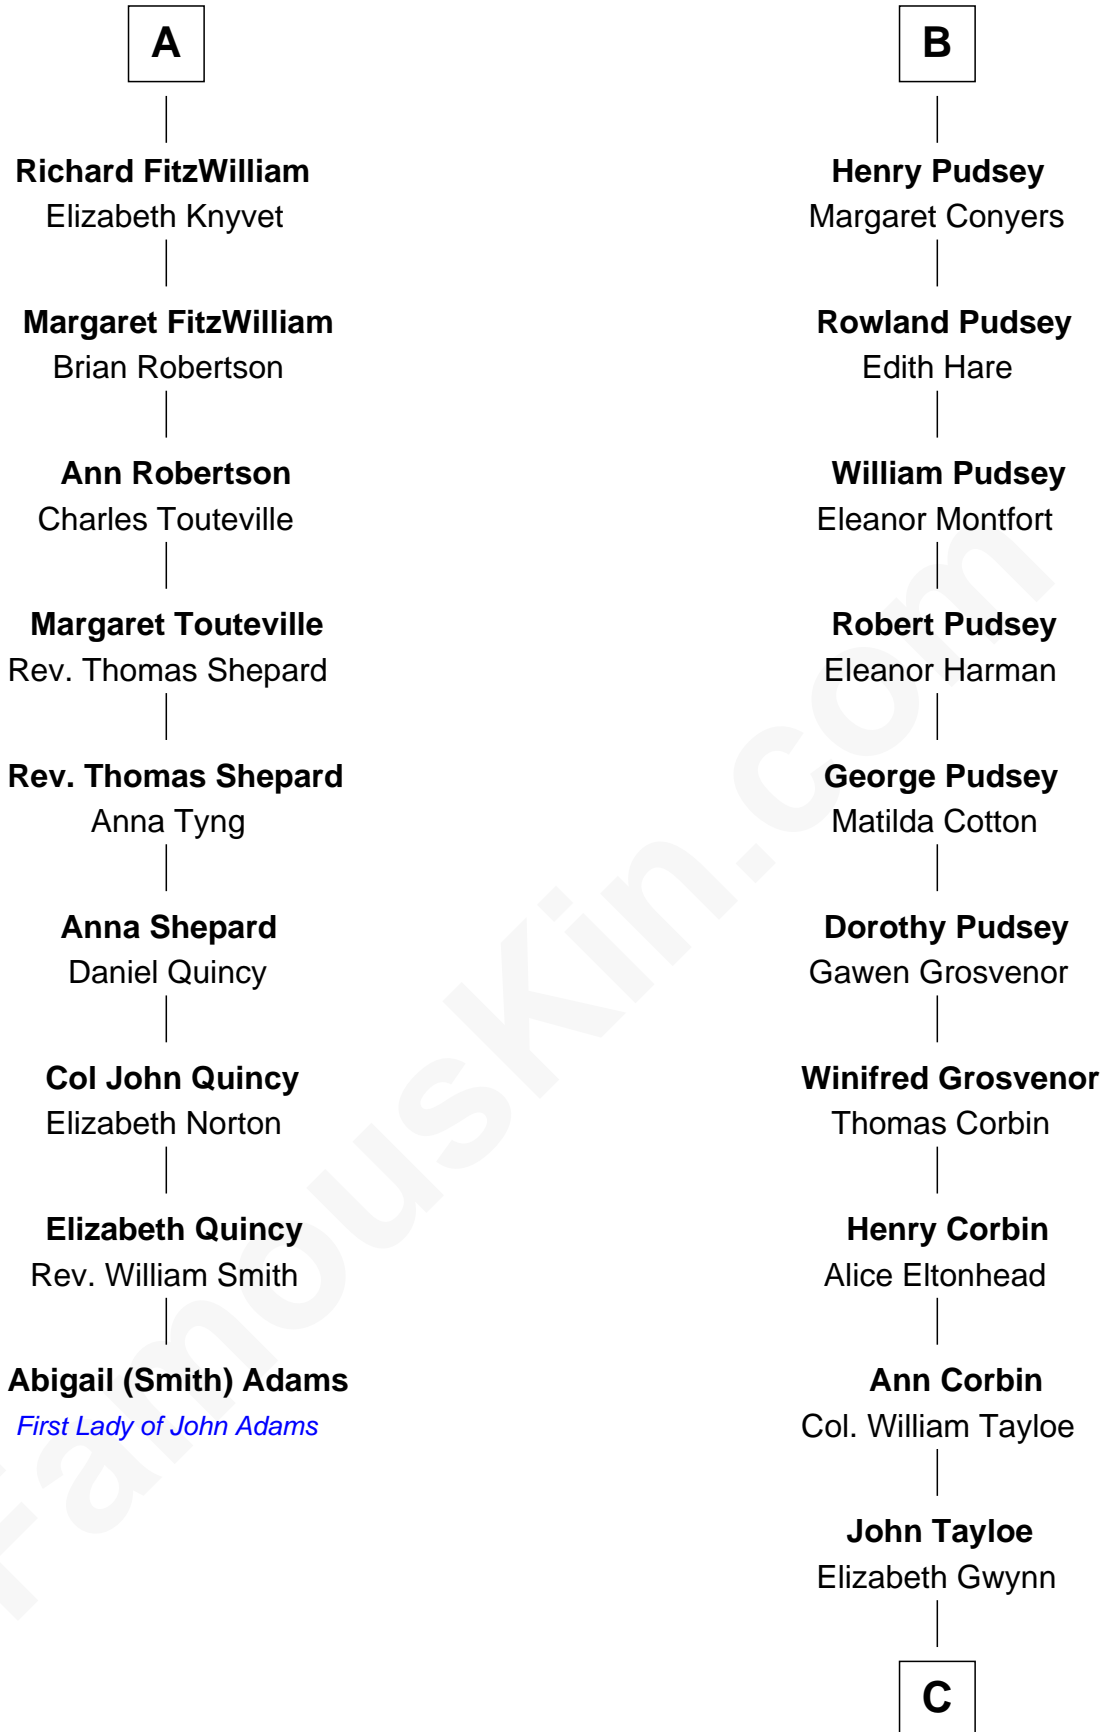

FamousKin.com

Relationship Chart of

Abigail (Smith) Adams

First Lady of President John Adams

15th cousin 4 times removed of

Edward Lloyd V

13th Governor of Maryland

C

John Tayloe
Rebecca Plater

Elizabeth Tayloe
Col. Edward Lloyd

Edward Lloyd V
13th Governor of Maryland

FamousKin.com