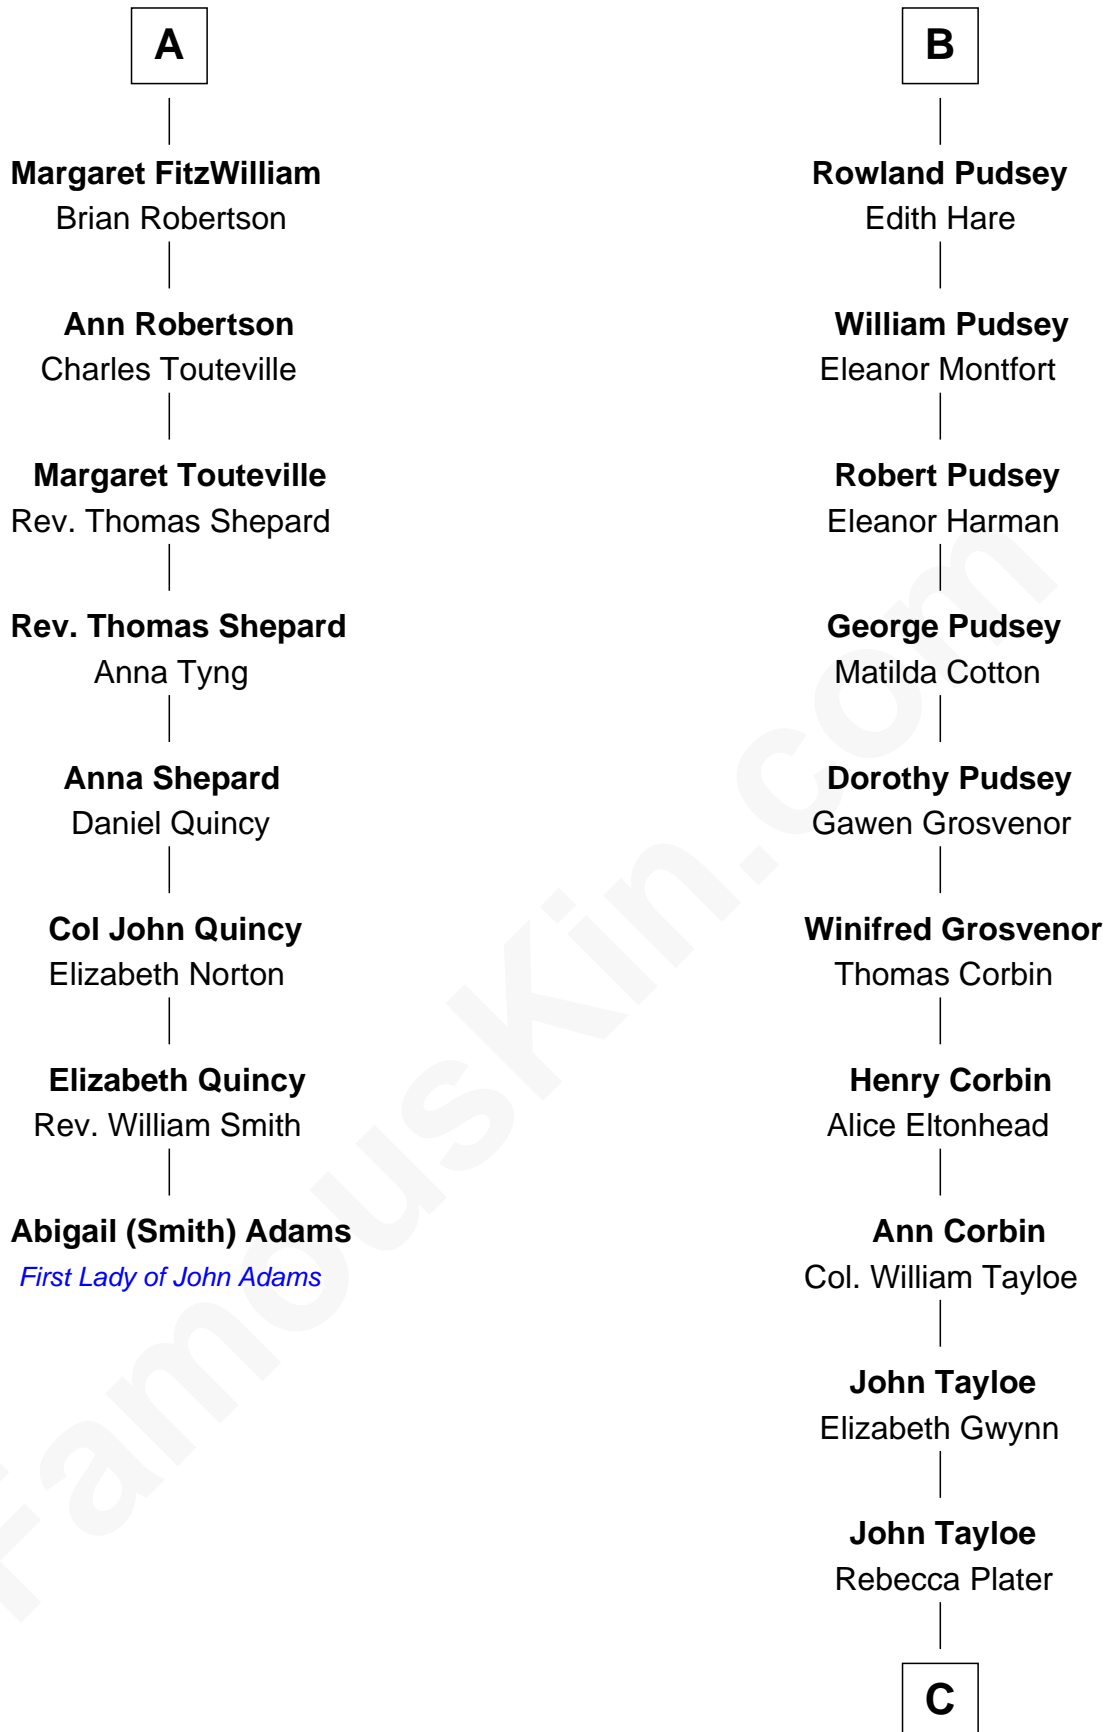

## Relationship Chart of

### Henry Lloyd

40th Governor of Maryland

**Sir John Marmion**

Maud de Furnival

**C**

**Elizabeth Tayloe**  
Col. Edward Lloyd

**Col. Edward Lloyd**  
Sally Scott Murray

**Daniel Lloyd**  
Catherine Henry

**Henry Lloyd**  
*40th Governor of Maryland*

FamousKin.com