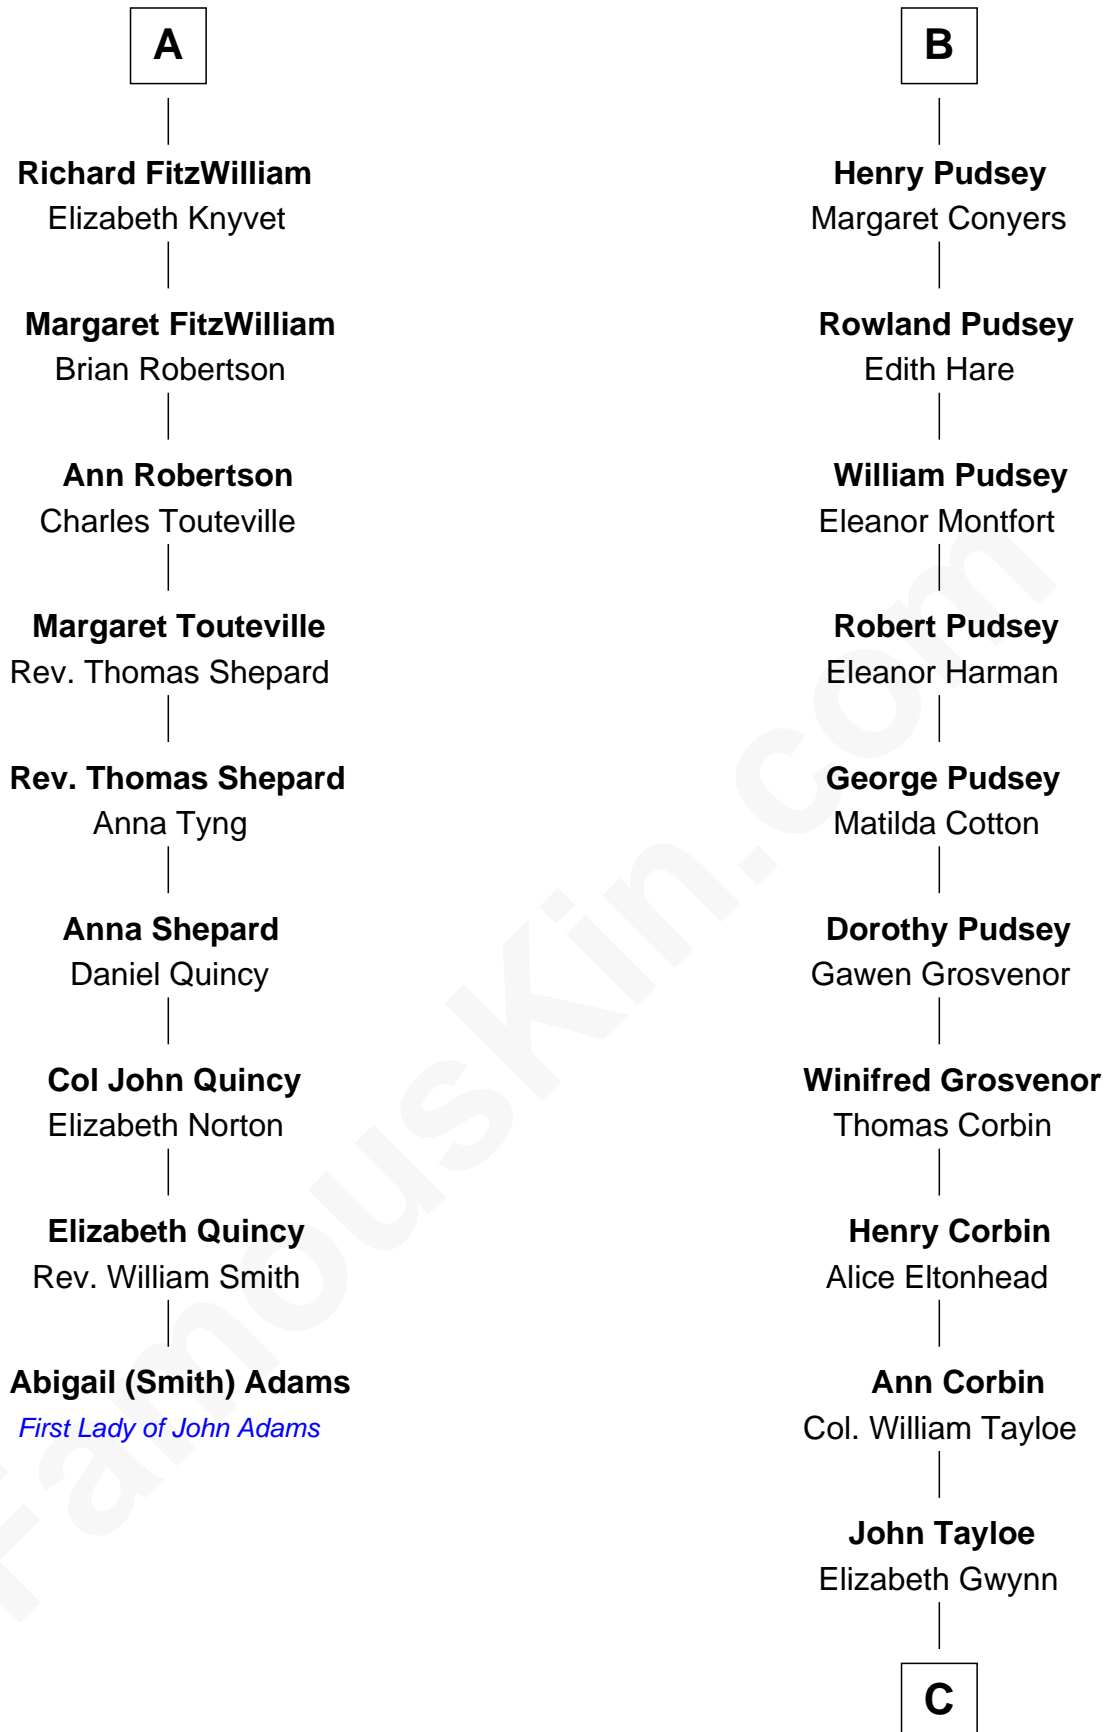

FamousKin.com

Relationship Chart of

Abigail (Smith) Adams

First Lady of President John Adams

15th cousin 6 times removed of

Henry Lloyd

40th Governor of Maryland

C

John Tayloe
Rebecca Plater

Elizabeth Tayloe
Col. Edward Lloyd

Col. Edward Lloyd
Sally Scott Murray

Daniel Lloyd
Catherine Henry

Henry Lloyd
40th Governor of Maryland

FamousKin.com