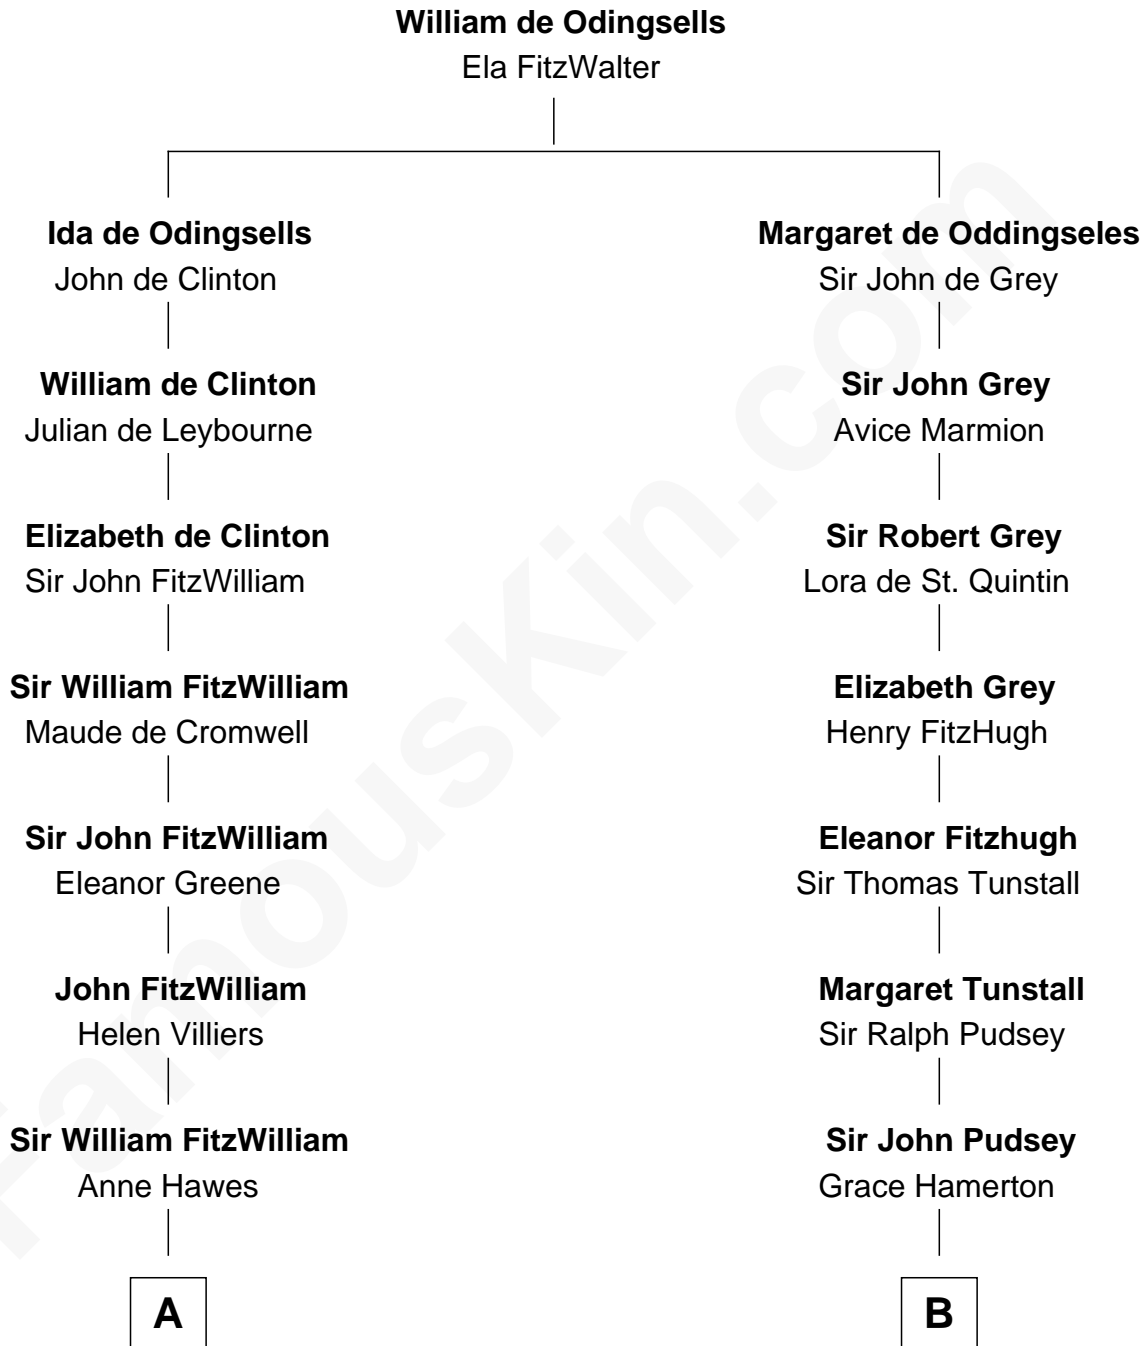

FamousKin.com

Relationship Chart of

Abigail (Smith) Adams

First Lady of President John Adams

15th cousin 6 times removed of

Henry Lloyd

40th Governor of Maryland

C

John Tayloe
Rebecca Plater

Elizabeth Tayloe
Col. Edward Lloyd

Col. Edward Lloyd
Sally Scott Murray

Daniel Lloyd
Catherine Henry

Henry Lloyd
40th Governor of Maryland

FamousKin.com