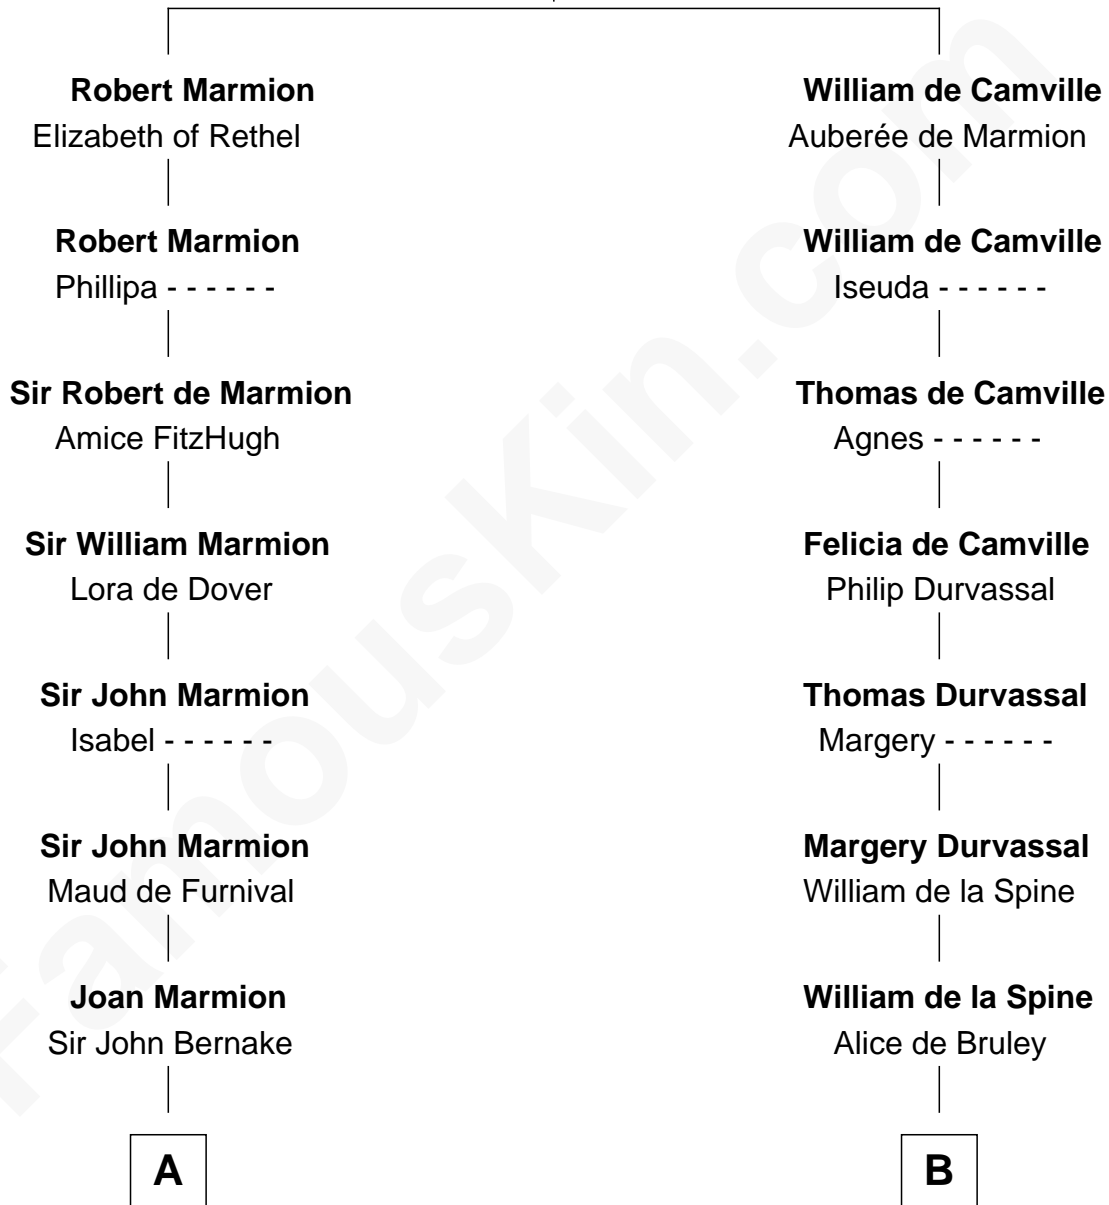

Miliscent of Rethel

*with husband
Robert Marmion*

*with husband
Richard de Camville*