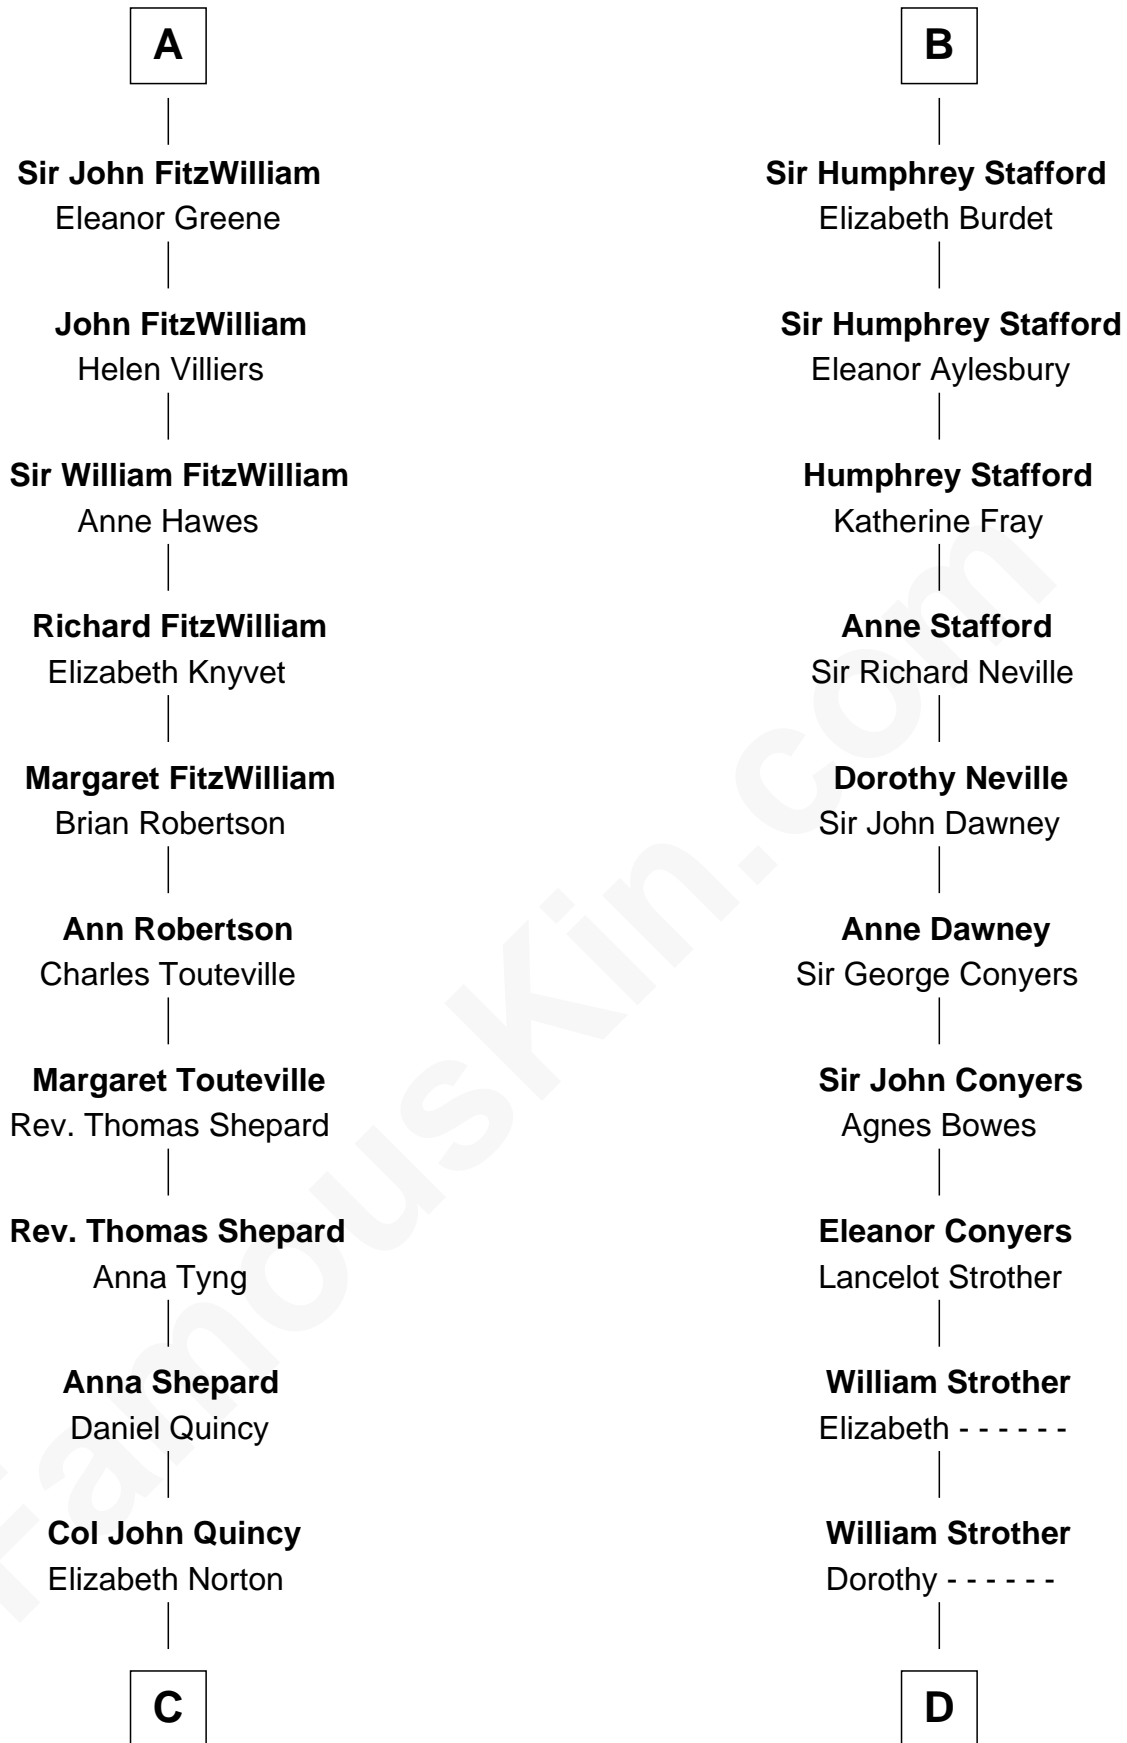

FamousKin.com

Relationship Chart of

Abigail (Smith) Adams

First Lady of President John Adams

18th cousin 3 times removed of

Zachary Taylor

12th U.S. President

William d'Aubenev

Mabel of Chester

C

Elizabeth Quincy
Rev. William Smith

Abigail (Smith) Adams
First Lady of John Adams

D

William Strother
Margaret Thornton

Francis Strother
Susannah Dabney

William Strother
Sarah Bayly

Sarah Dabney Strother
Col. Richard Taylor

Zachary Taylor
12th U.S. President

FamousKin.com