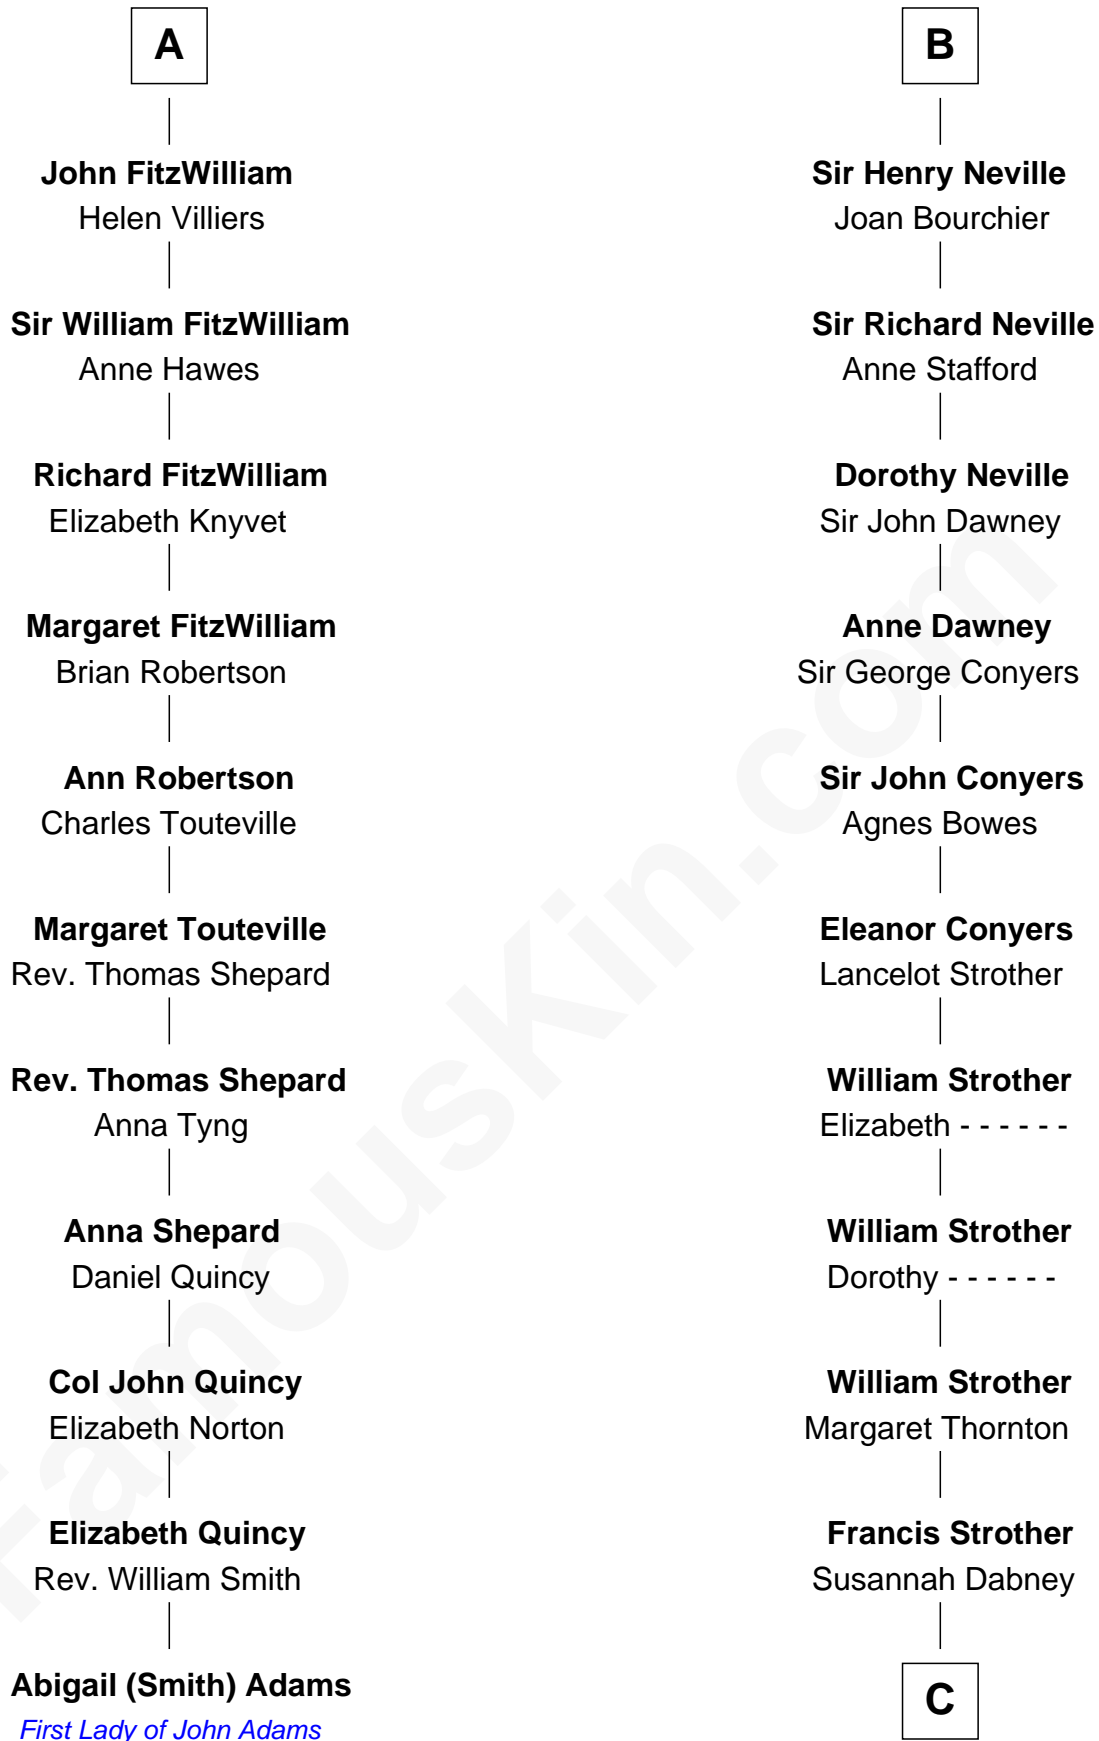

FamousKin.com

Relationship Chart of

Abigail (Smith) Adams

First Lady of President John Adams

17th cousin 2 times removed of

Zachary Taylor

12th U.S. President

Sir William Longespee

Ela of Salisbury

Ida Longespee
Sir Walter FitzRobert

Ela FitzWalter
William de Odingsells

Ida de Odingsells
John de Clinton

William de Clinton
Julian de Leybourne

Elizabeth de Clinton
Sir John FitzWilliam

Sir William FitzWilliam
Maude de Cromwell

Sir John FitzWilliam
Eleanor Greene

A

William Longespee
Idoine de Camville

Ela Longespee
Sir James de Audley

Sir Hugh I de Audley
Iseult de Mortimer

Alice de Audley
Sir Ralph de Neville

Sir John de Neville
Maude de Percy

Sir Ralph Neville
Joan Beaufort

George Neville
Elizabeth Beauchamp

B

C

William Strother

Sarah Bayly

Sarah Dabney Strother

Col. Richard Taylor