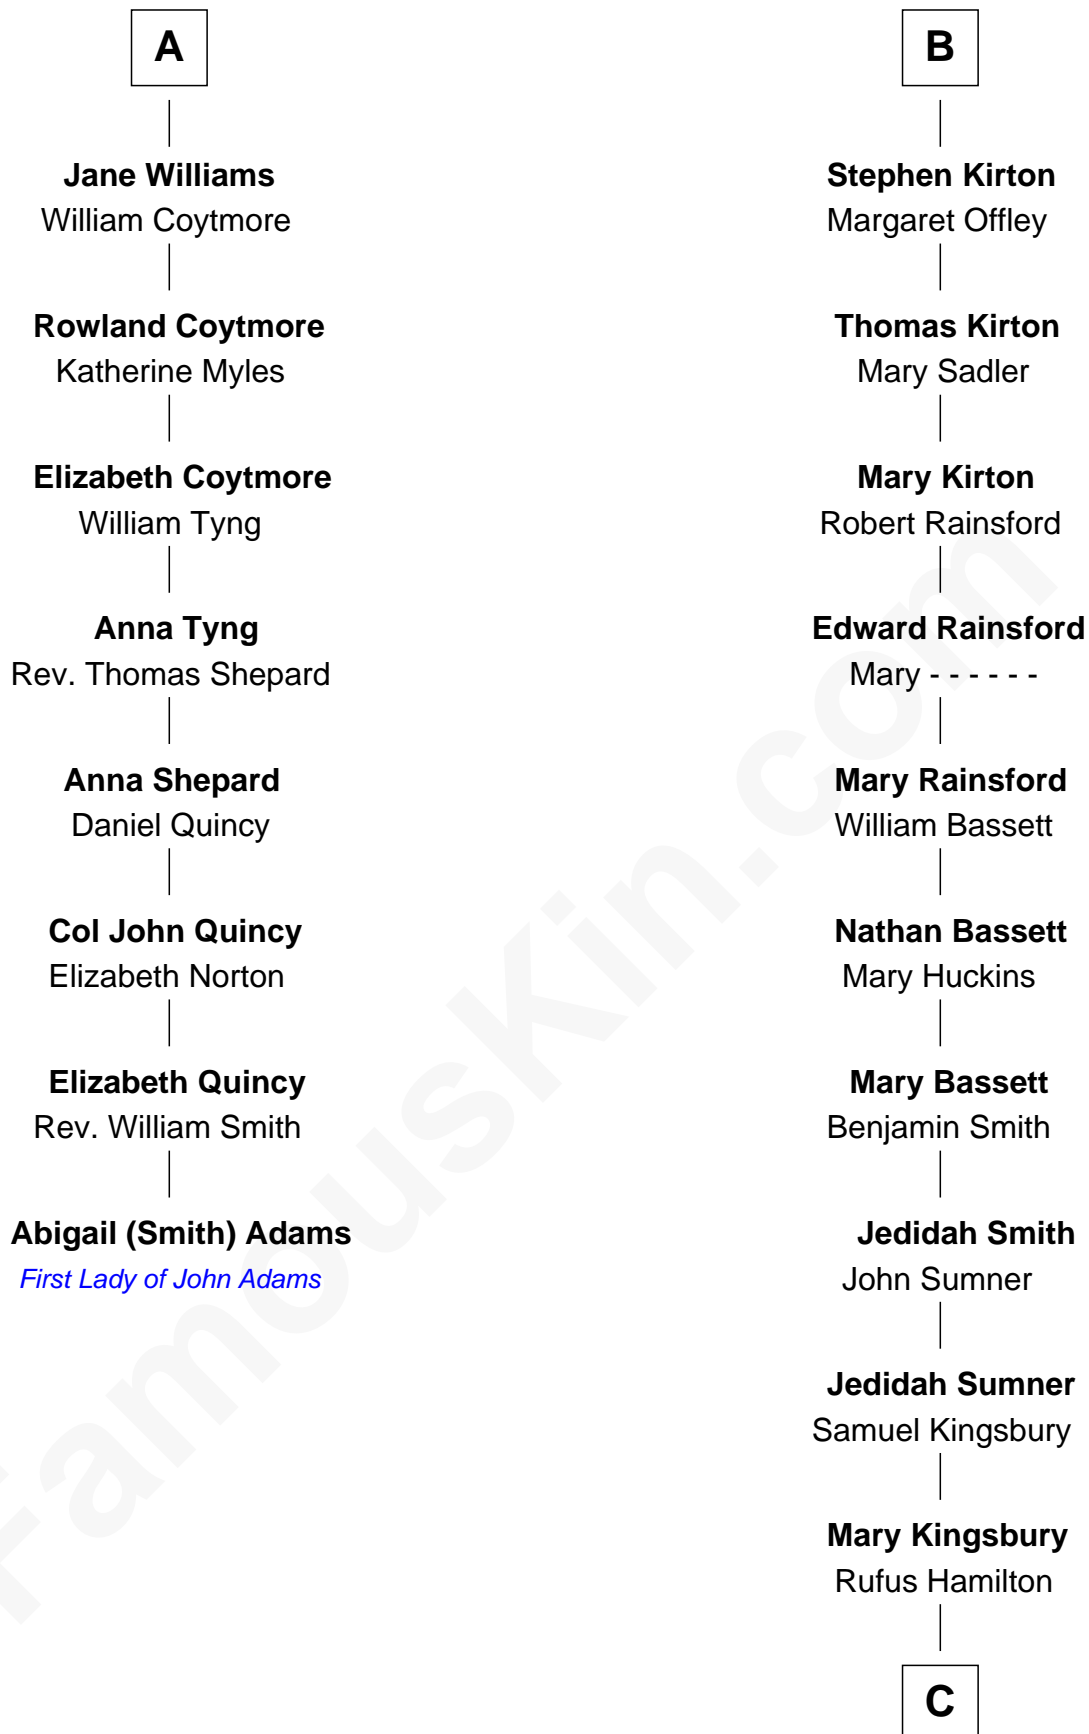

FamousKin.com

Relationship Chart of

Abigail (Smith) Adams

First Lady of President John Adams

14th cousin 7 times removed of

Thomas J. Watson, Jr.
President and CEO of I.B.M.

C

Mary Hamilton

Dr. Oliver Kittredge

Oliver Kittredge

Julia Ann Estabrook

Arthur Melville Kittredge

Mary Jeannette Broadwell

Mary Jeannette Kittredge

Thomas John Watson

Thomas J. Watson, Jr.