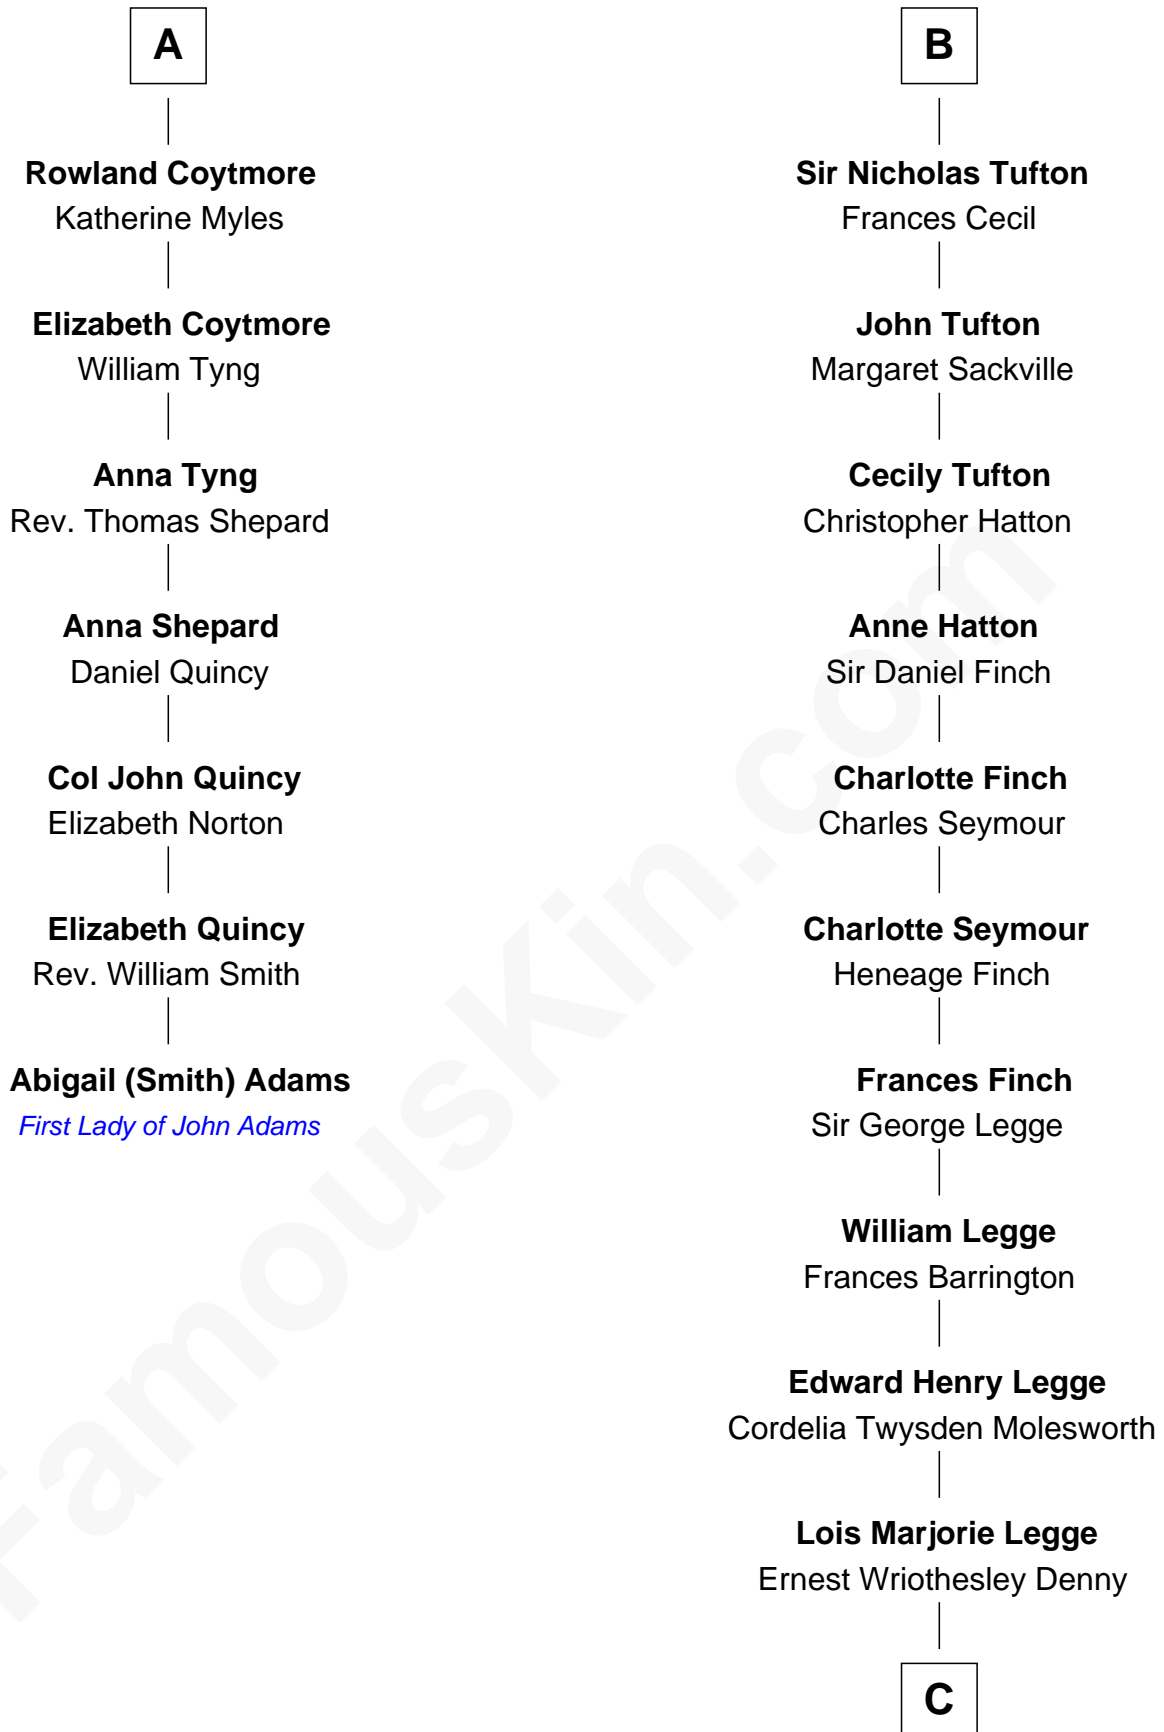

FamousKin.com

Relationship Chart of

Abigail (Smith) Adams

First Lady of President John Adams

13th cousin 6 times removed of

Kit Harington

TV Actor - "Game of Thrones"

C

Lavender Cecilia Denny
John Charles Dundas Harington

Sir David Richard Harington
Deborah Jane Catesby

Kit Harington
TV Actor - "Game of Thrones"

FamousKin.com