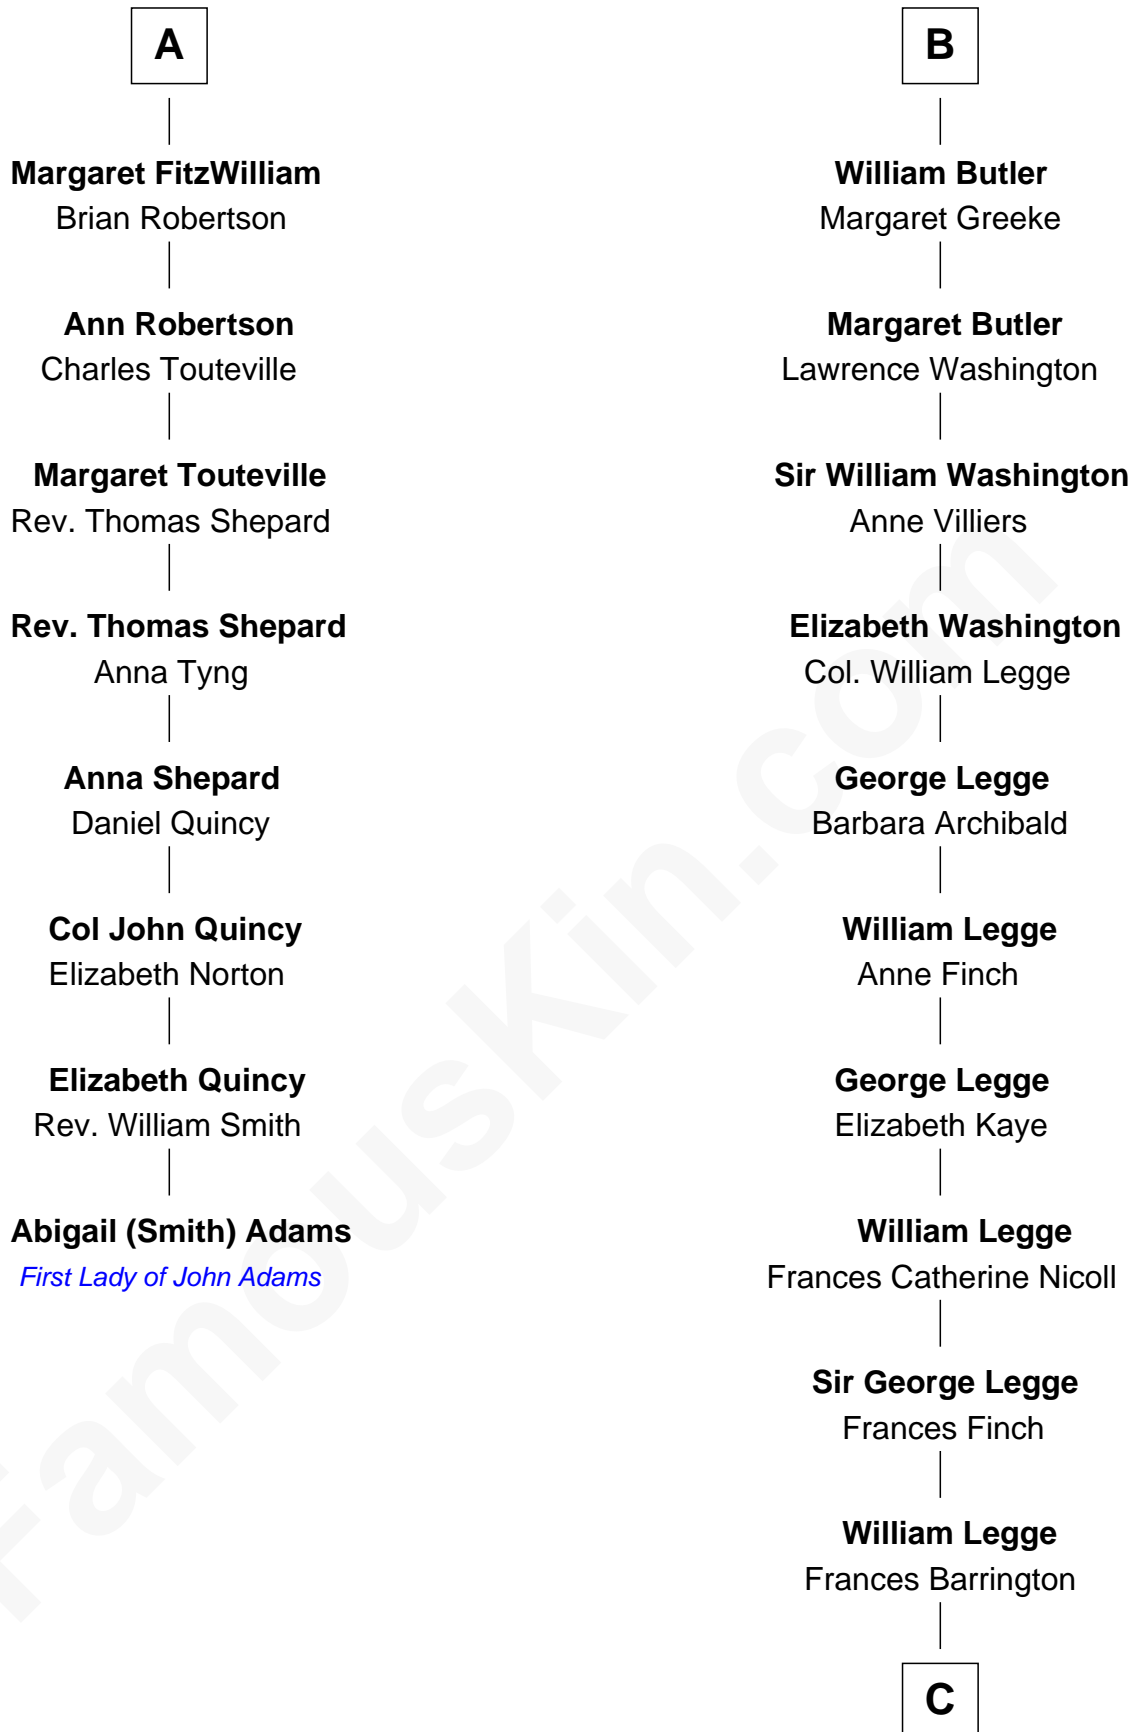

FamousKin.com

Relationship Chart of

Abigail (Smith) Adams

First Lady of President John Adams

14th cousin 7 times removed of

Kit Harington

TV Actor - "Game of Thrones"

C

Edward Henry Legge
Cordelia Twysden Molesworth

Lois Marjorie Legge
Ernest Wriothsesley Denny

Lavender Cecilia Denny
John Charles Dundas Harington

Sir David Richard Harington
Deborah Jane Catesby

Kit Harington
TV Actor - "Game of Thrones"