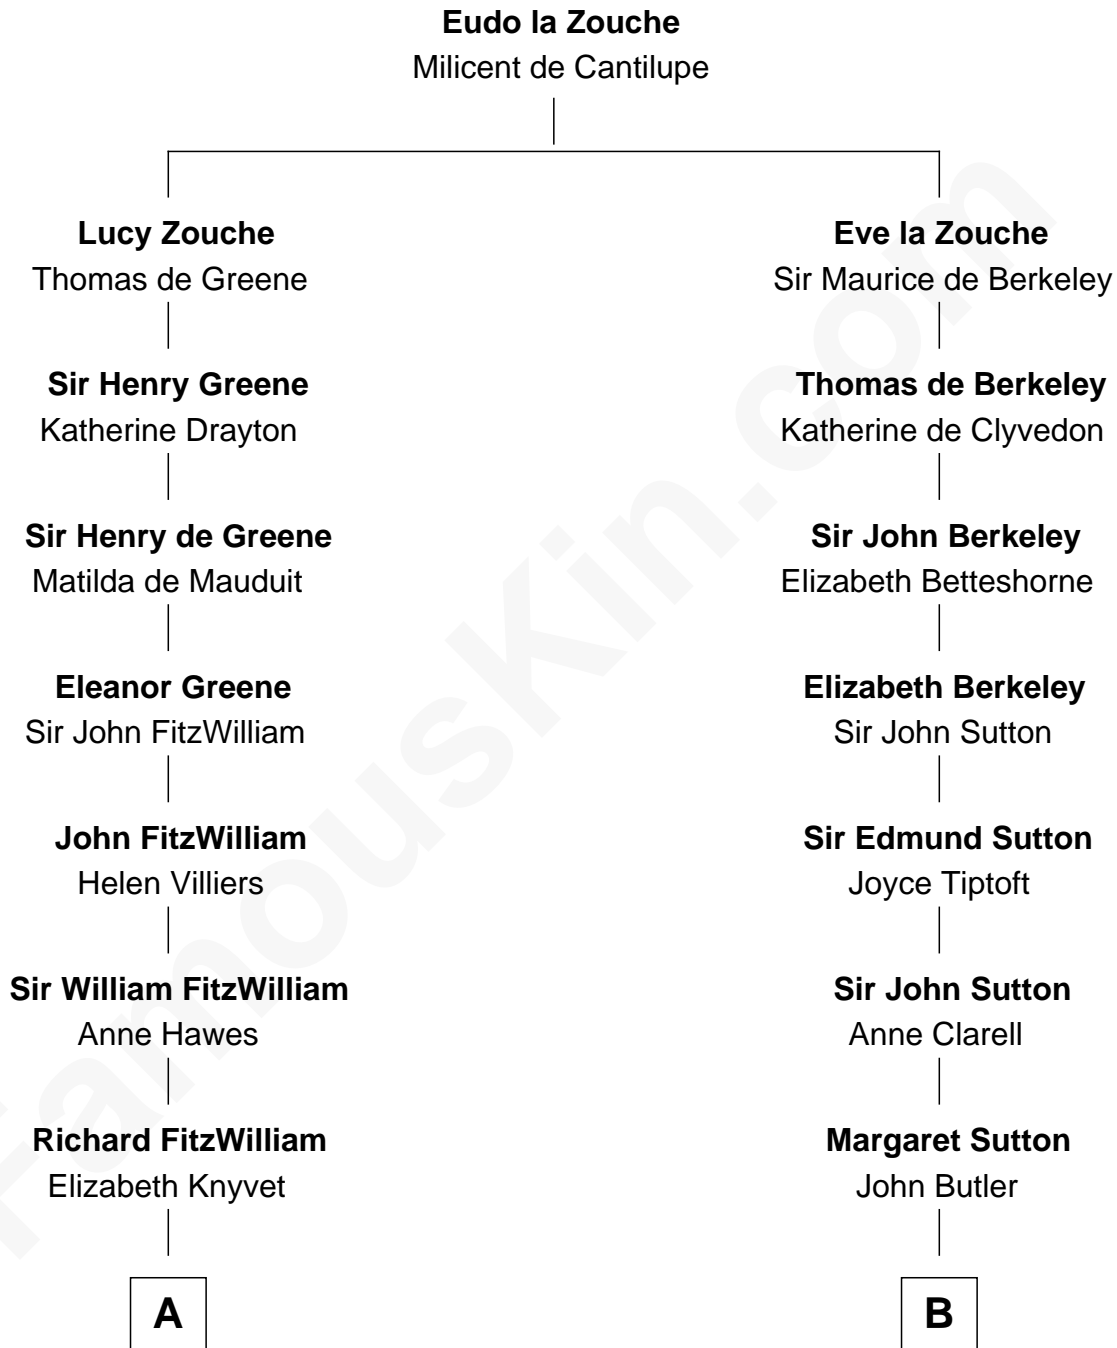

FamousKin.com

Relationship Chart of

Abigail (Smith) Adams

First Lady of President John Adams

14th cousin 7 times removed of

Kit Harington

TV Actor - "Game of Thrones"

C

Edward Henry Legge
Cordelia Twysden Molesworth

Lois Marjorie Legge
Ernest Wriothsesley Denny

Lavender Cecilia Denny
John Charles Dundas Harington

Sir David Richard Harington
Deborah Jane Catesby

Kit Harington
TV Actor - "Game of Thrones"