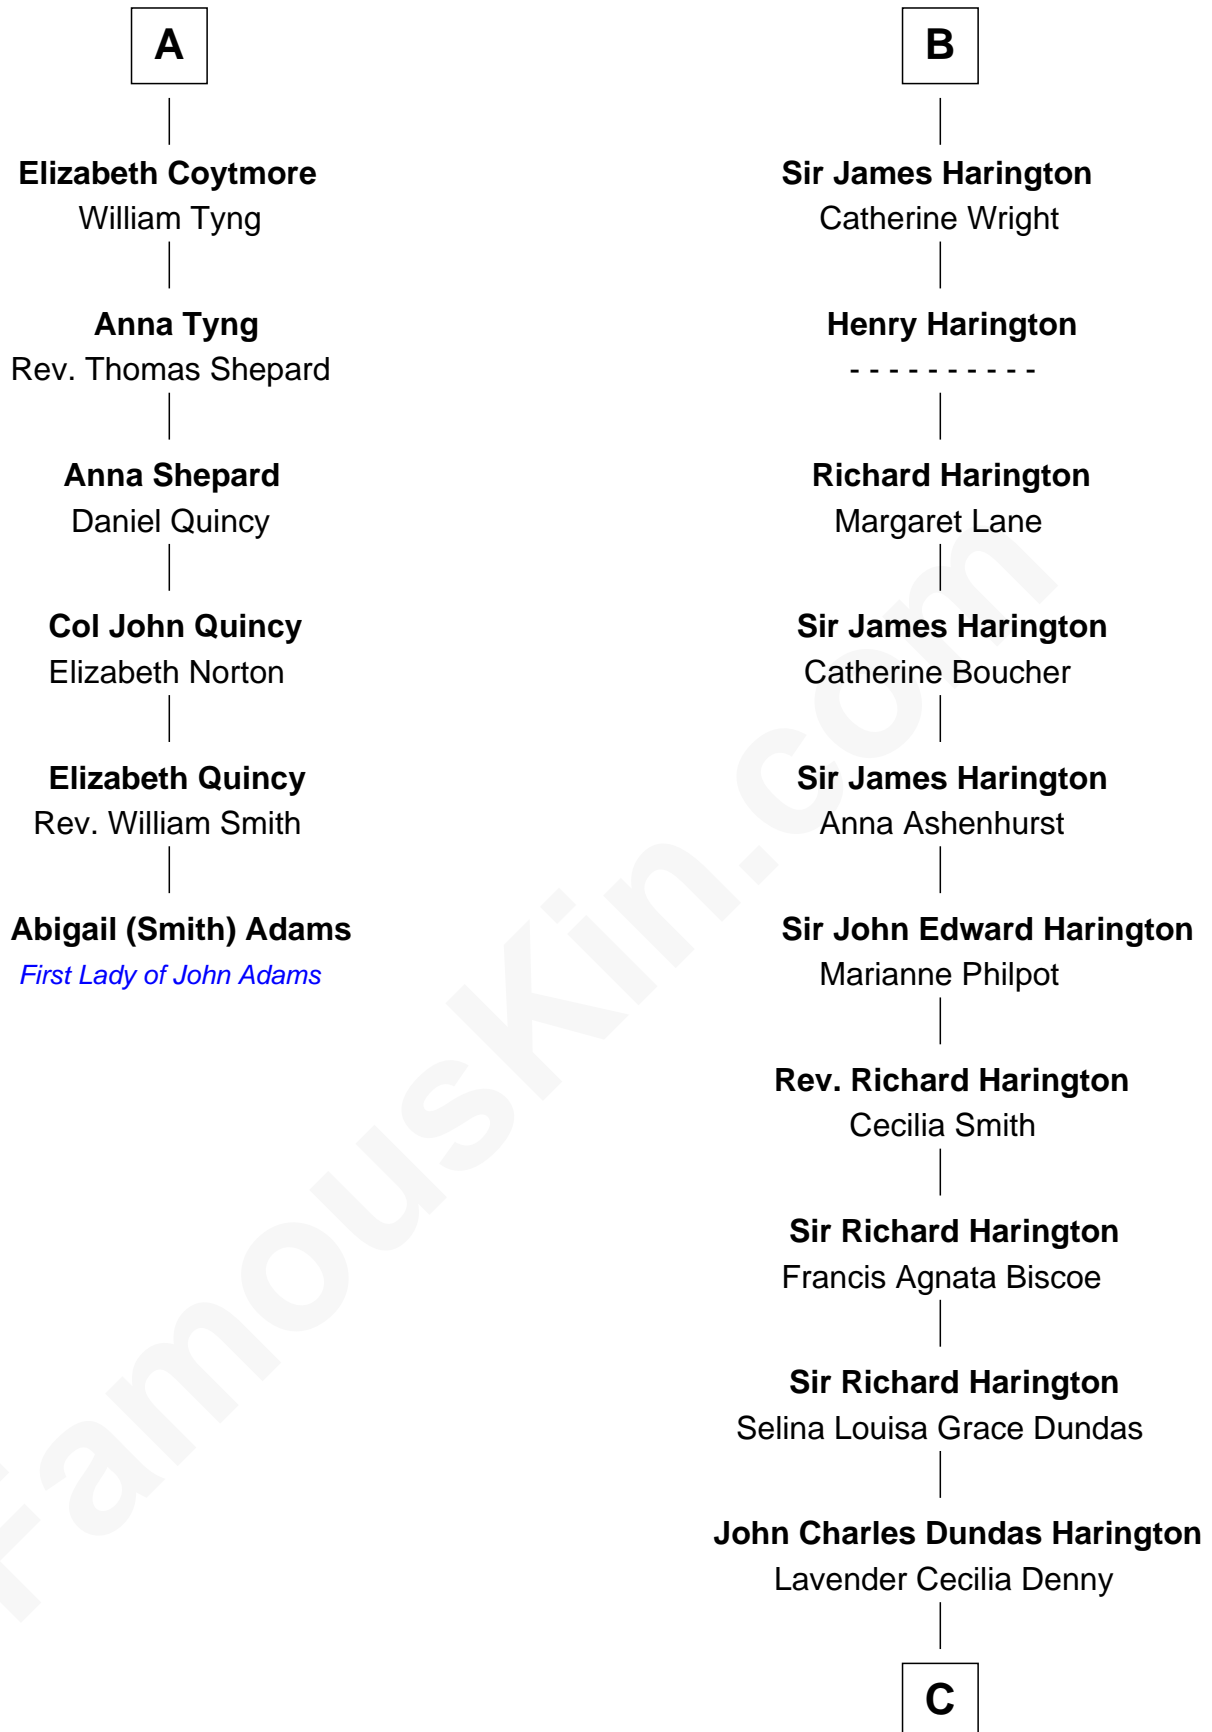

FamousKin.com

Relationship Chart of

Abigail (Smith) Adams

First Lady of President John Adams

12th cousin 6 times removed of

Kit Harington

TV Actor - "Game of Thrones"

Sir Robert Goushill

Elizabeth Fitzalan

C

Sir David Richard Harington

Deborah Jane Catesby

Kit Harington

TV Actor - "Game of Thrones"

FamousKin.com