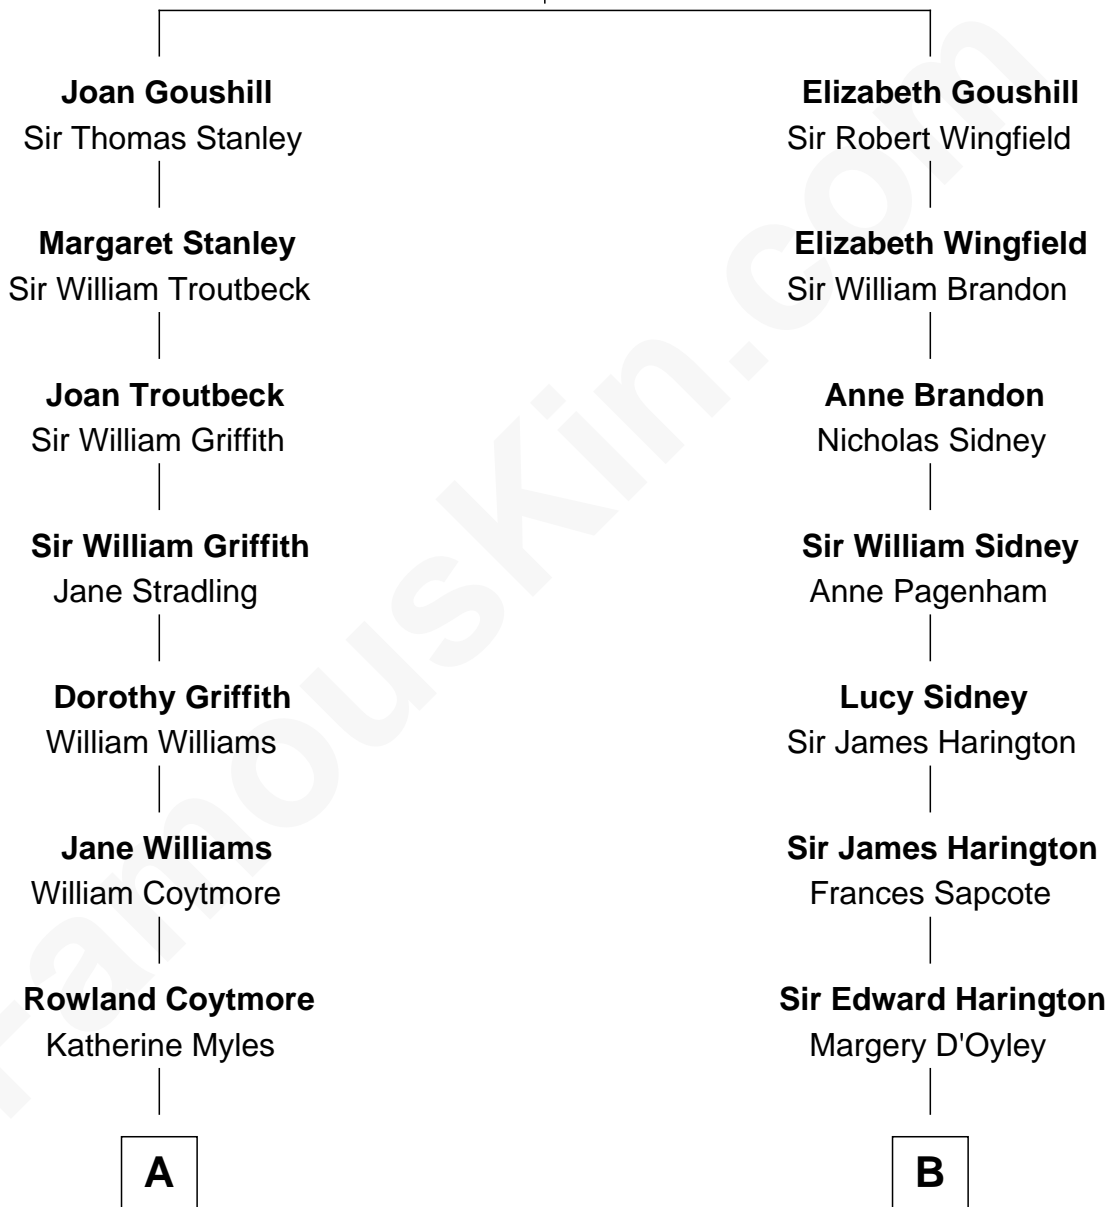

FamousKin.com

Relationship Chart of

Abigail (Smith) Adams

First Lady of President John Adams

12th cousin 6 times removed of

Kit Harington

TV Actor - "Game of Thrones"

Sir Robert Goushill

Elizabeth Fitzalan

C

Sir David Richard Harington

Deborah Jane Catesby

Kit Harington

TV Actor - "Game of Thrones"

FamousKin.com