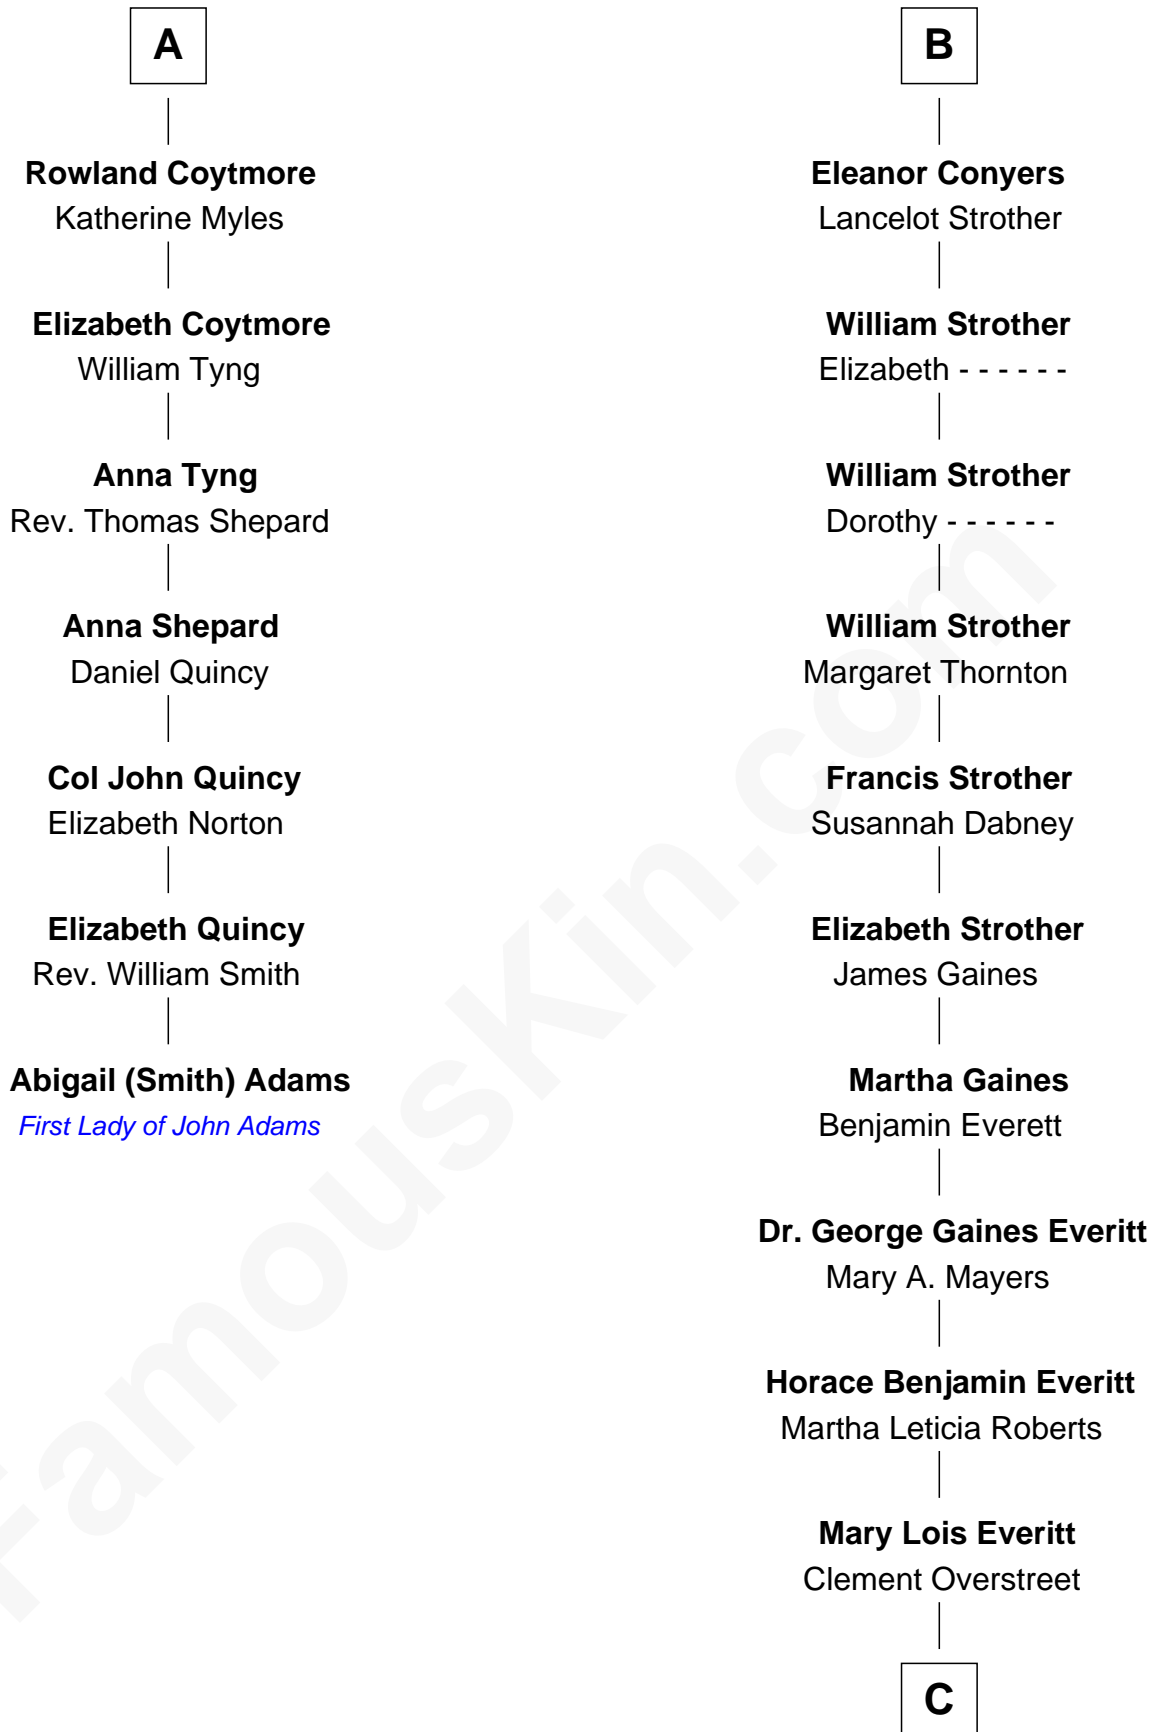

## Relationship Chart of

### Abigail (Smith) Adams

First Lady of President John Adams

13th cousin 5 times removed of

**William H. Macy**  
TV and Movie Actor

**John of Gaunt**  
Katherine Roet

**C**

Lois Elizabeth Overstreet

William Hall Macy

**William H. Macy**

*TV and Movie Actor*

FamousKin.com