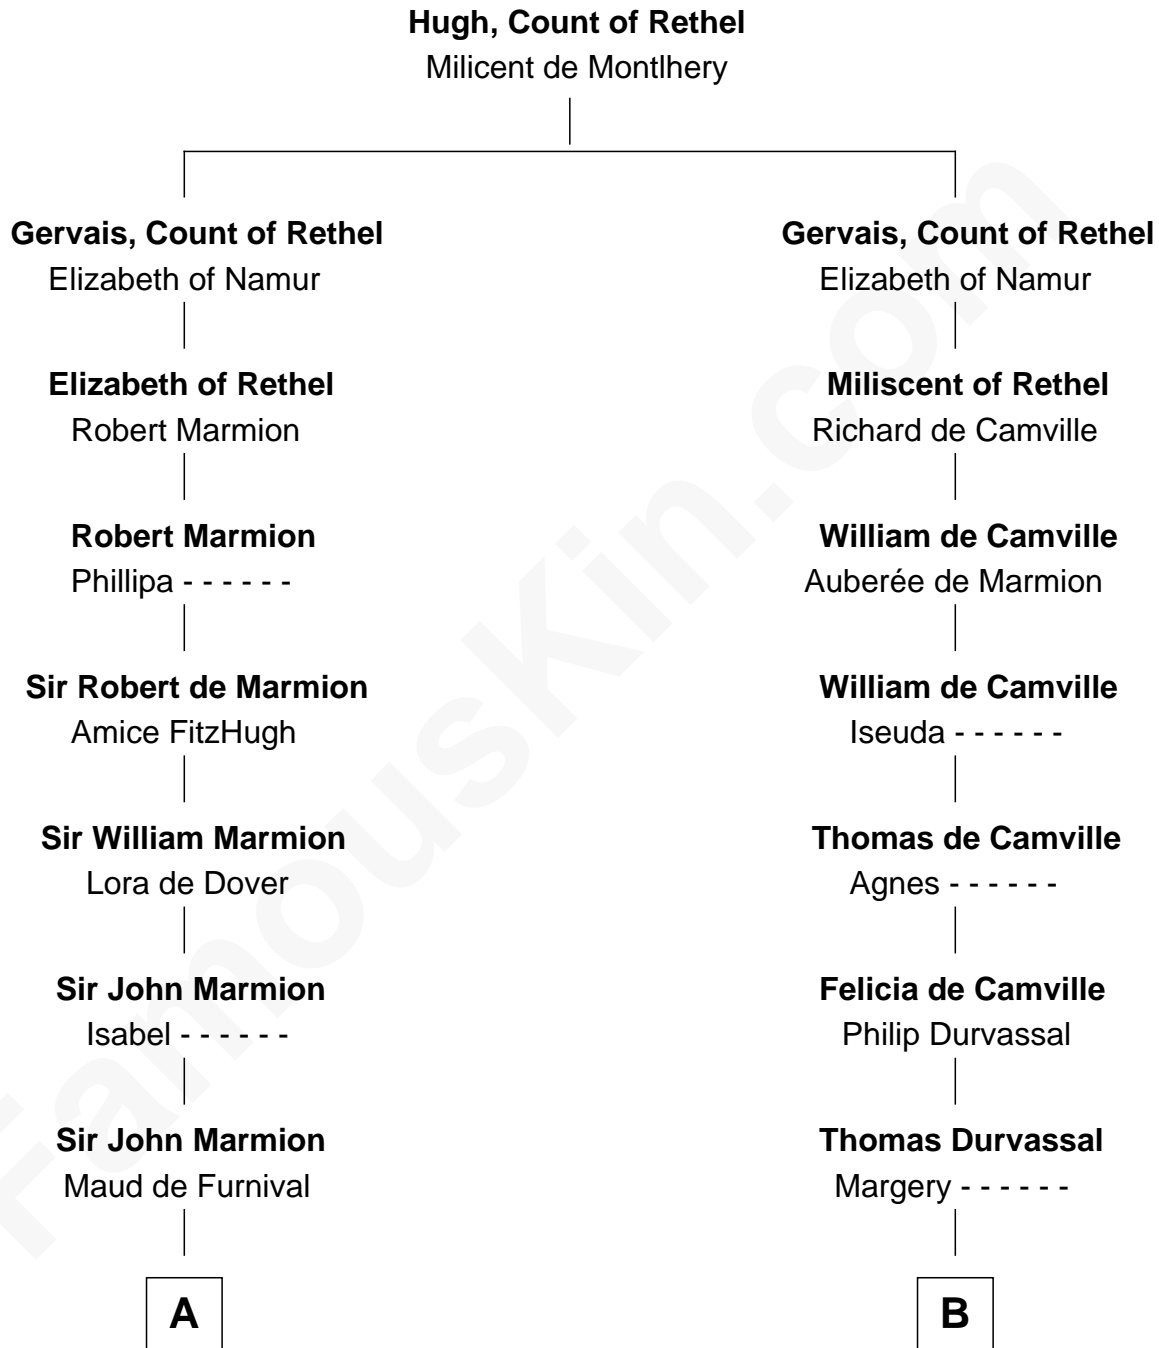

**FamousKin.com**  
**Relationship Chart of**  
**Abigail (Smith) Adams**  
*First Lady of President John Adams*

16th cousin 5 times removed of

**Robert Catesby**  
*Leader of Gunpowder Plot*

**C**

Rev. Thomas Shepard