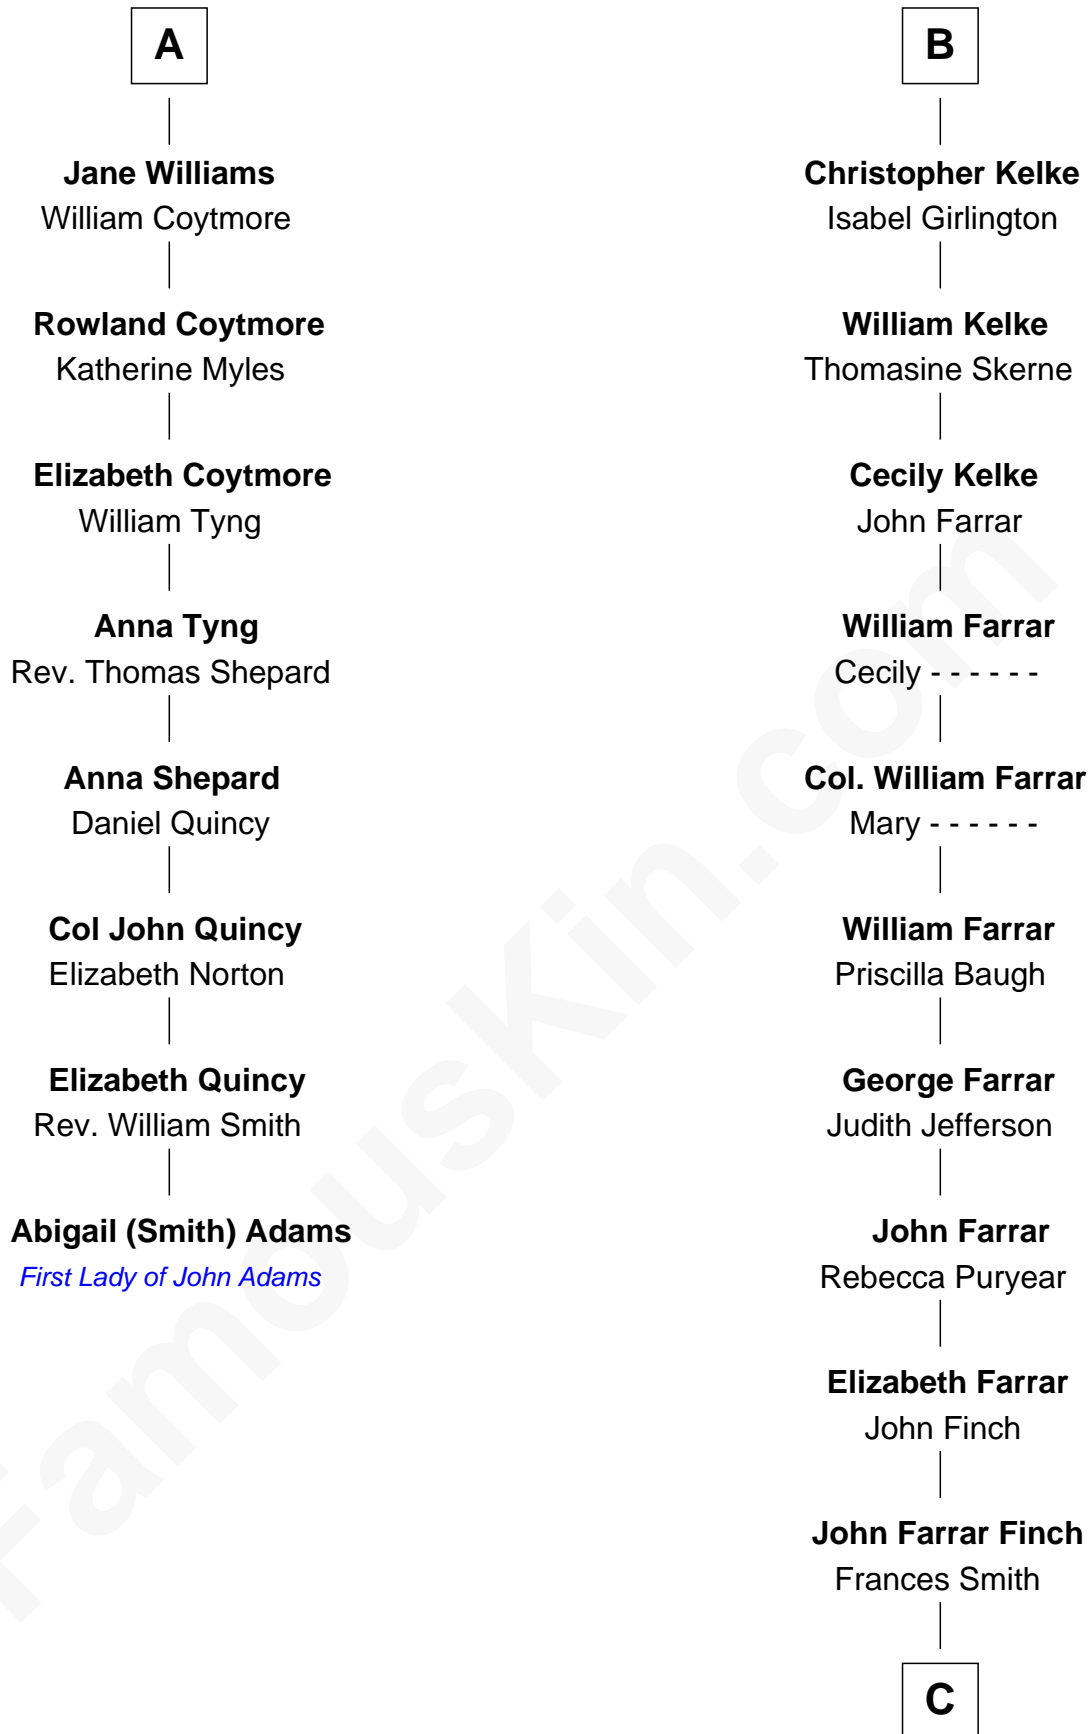

FamousKin.com

Relationship Chart of

Abigail (Smith) Adams

First Lady of President John Adams

14th cousin 6 times removed of

Harper Lee

Author of *To Kill a Mockingbird*

C