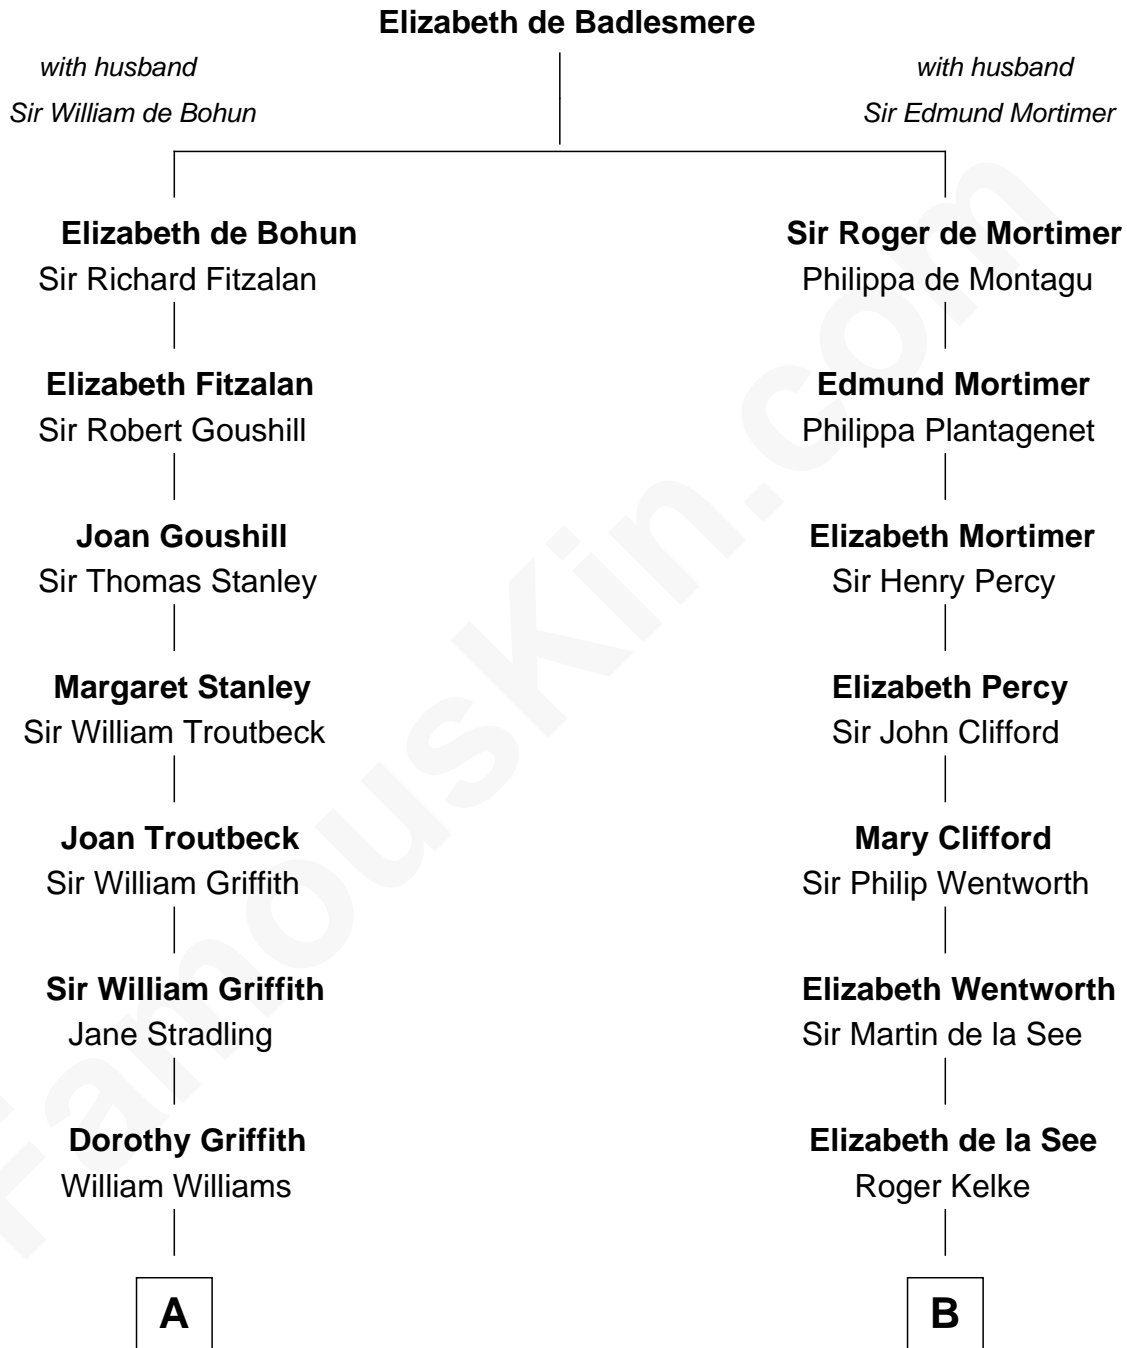

FamousKin.com

Relationship Chart of

Abigail (Smith) Adams

First Lady of President John Adams

14th cousin 6 times removed of

Harper Lee

Author of *To Kill a Mockingbird*

C