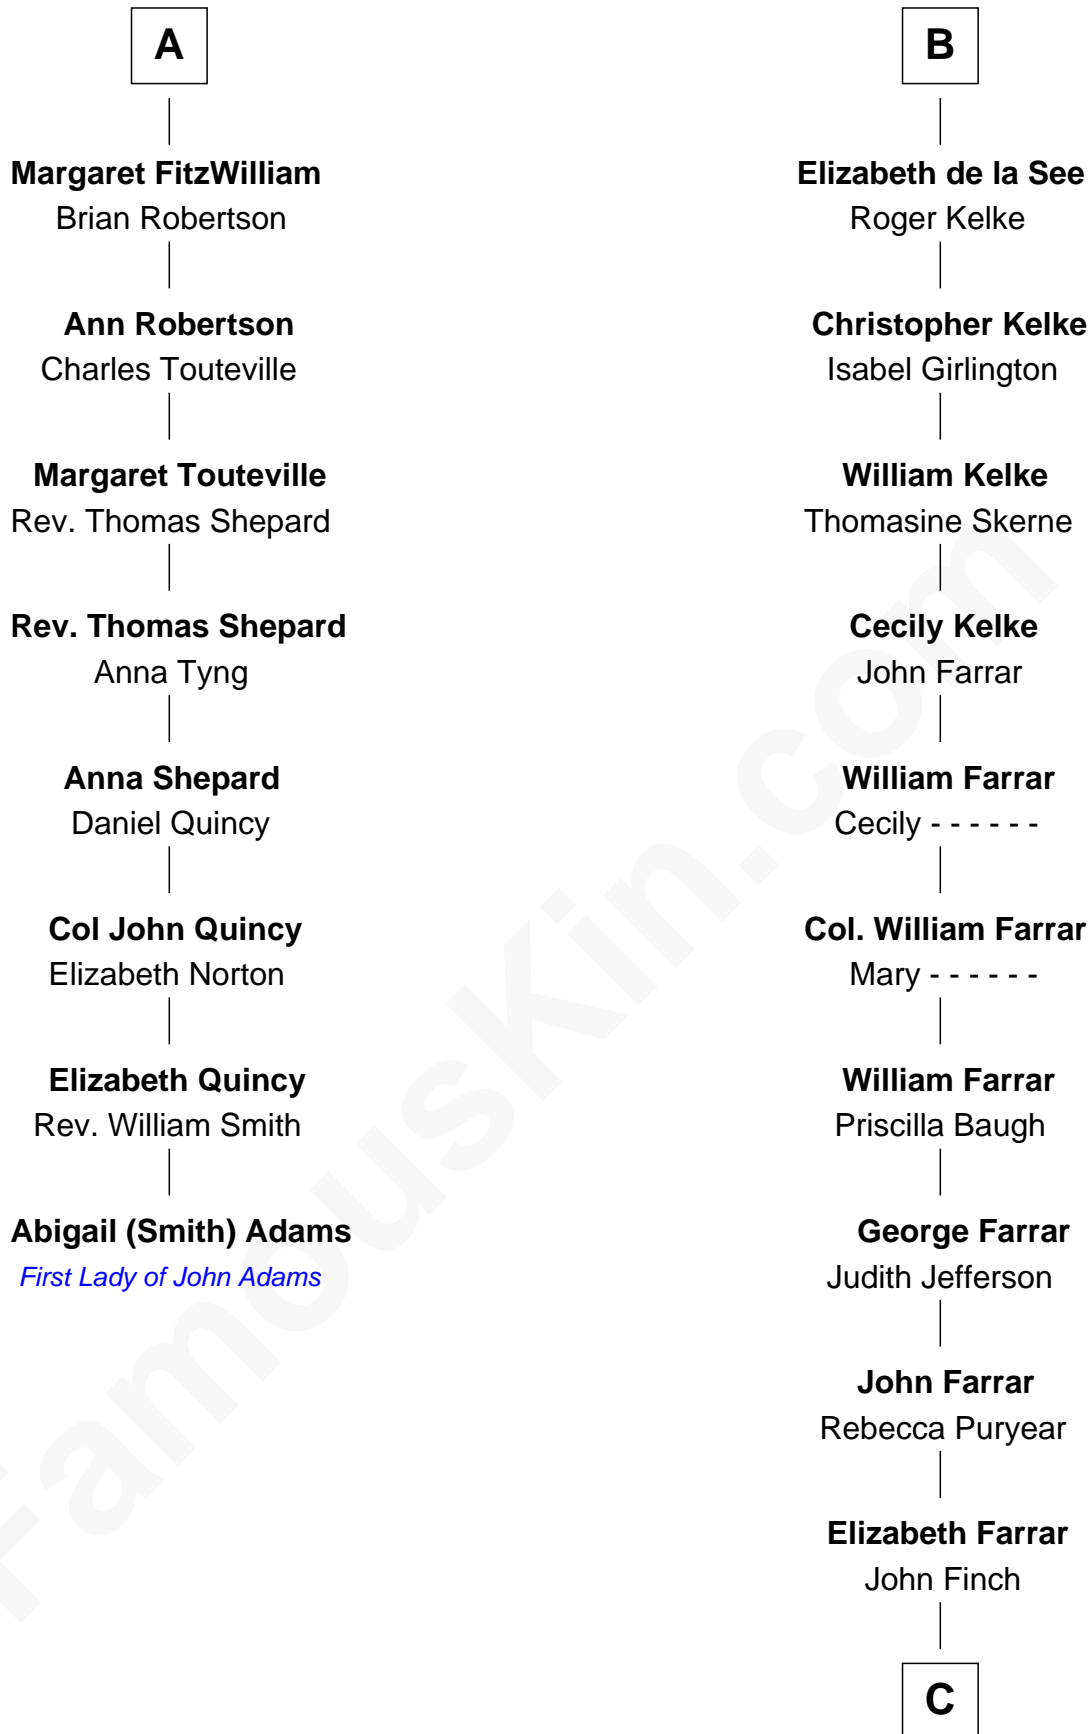

FamousKin.com

Relationship Chart of

Abigail (Smith) Adams

First Lady of President John Adams

14th cousin 7 times removed of

Harper Lee

Author of *To Kill a Mockingbird*

C

John Farrar Finch

Frances Smith

John Robert Finch

Frances Cunningham

James Cunningham Finch

Ellen Rivers Williams

Frances Cunningham Finch

Amasa Coleman Lee