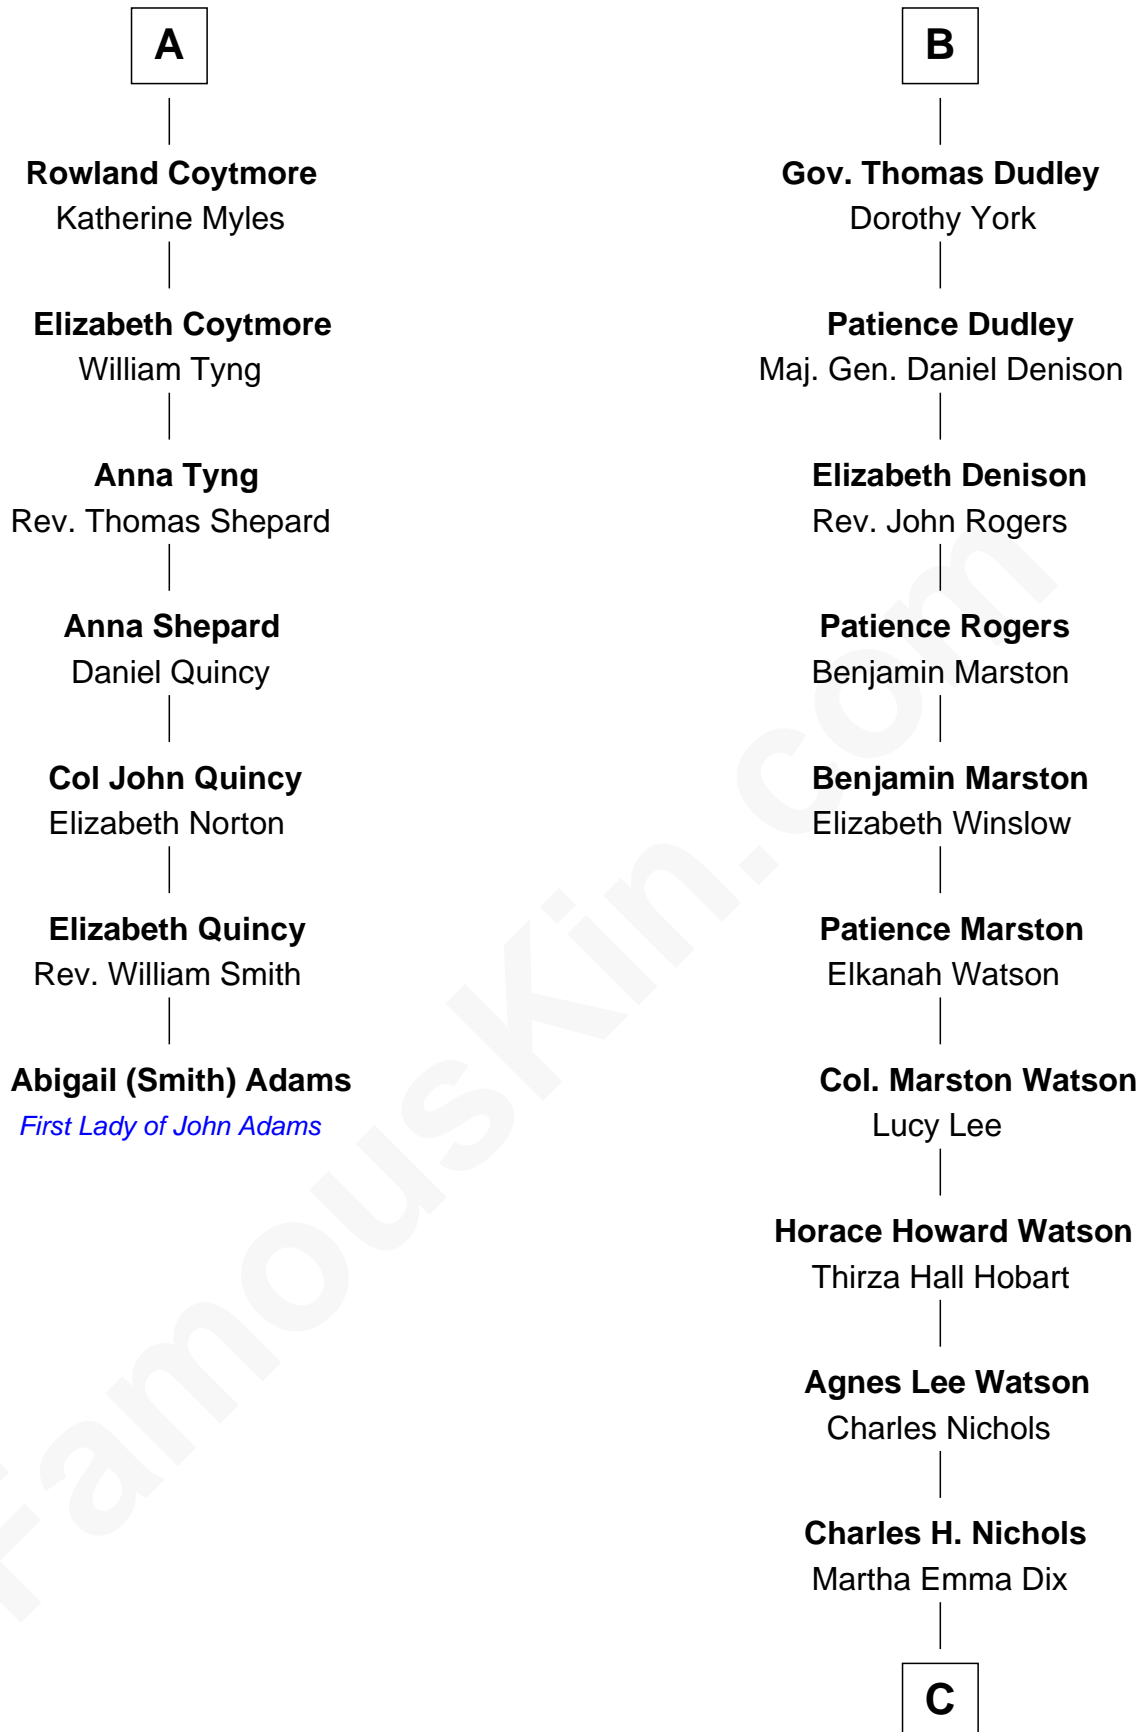

FamousKin.com

Relationship Chart of

Abigail (Smith) Adams

First Lady of President John Adams

13th cousin 7 times removed of

John Cena

Movie Actor and WWE Pro Wrestler

C

Charles Nichols
Julia Ellen Skelton

Natalie Nichols
Ulysses John Lupien

Carol Frances Lupien
John Joseph Cena

John Cena
Actor and Pro Wrestler

FamousKin.com