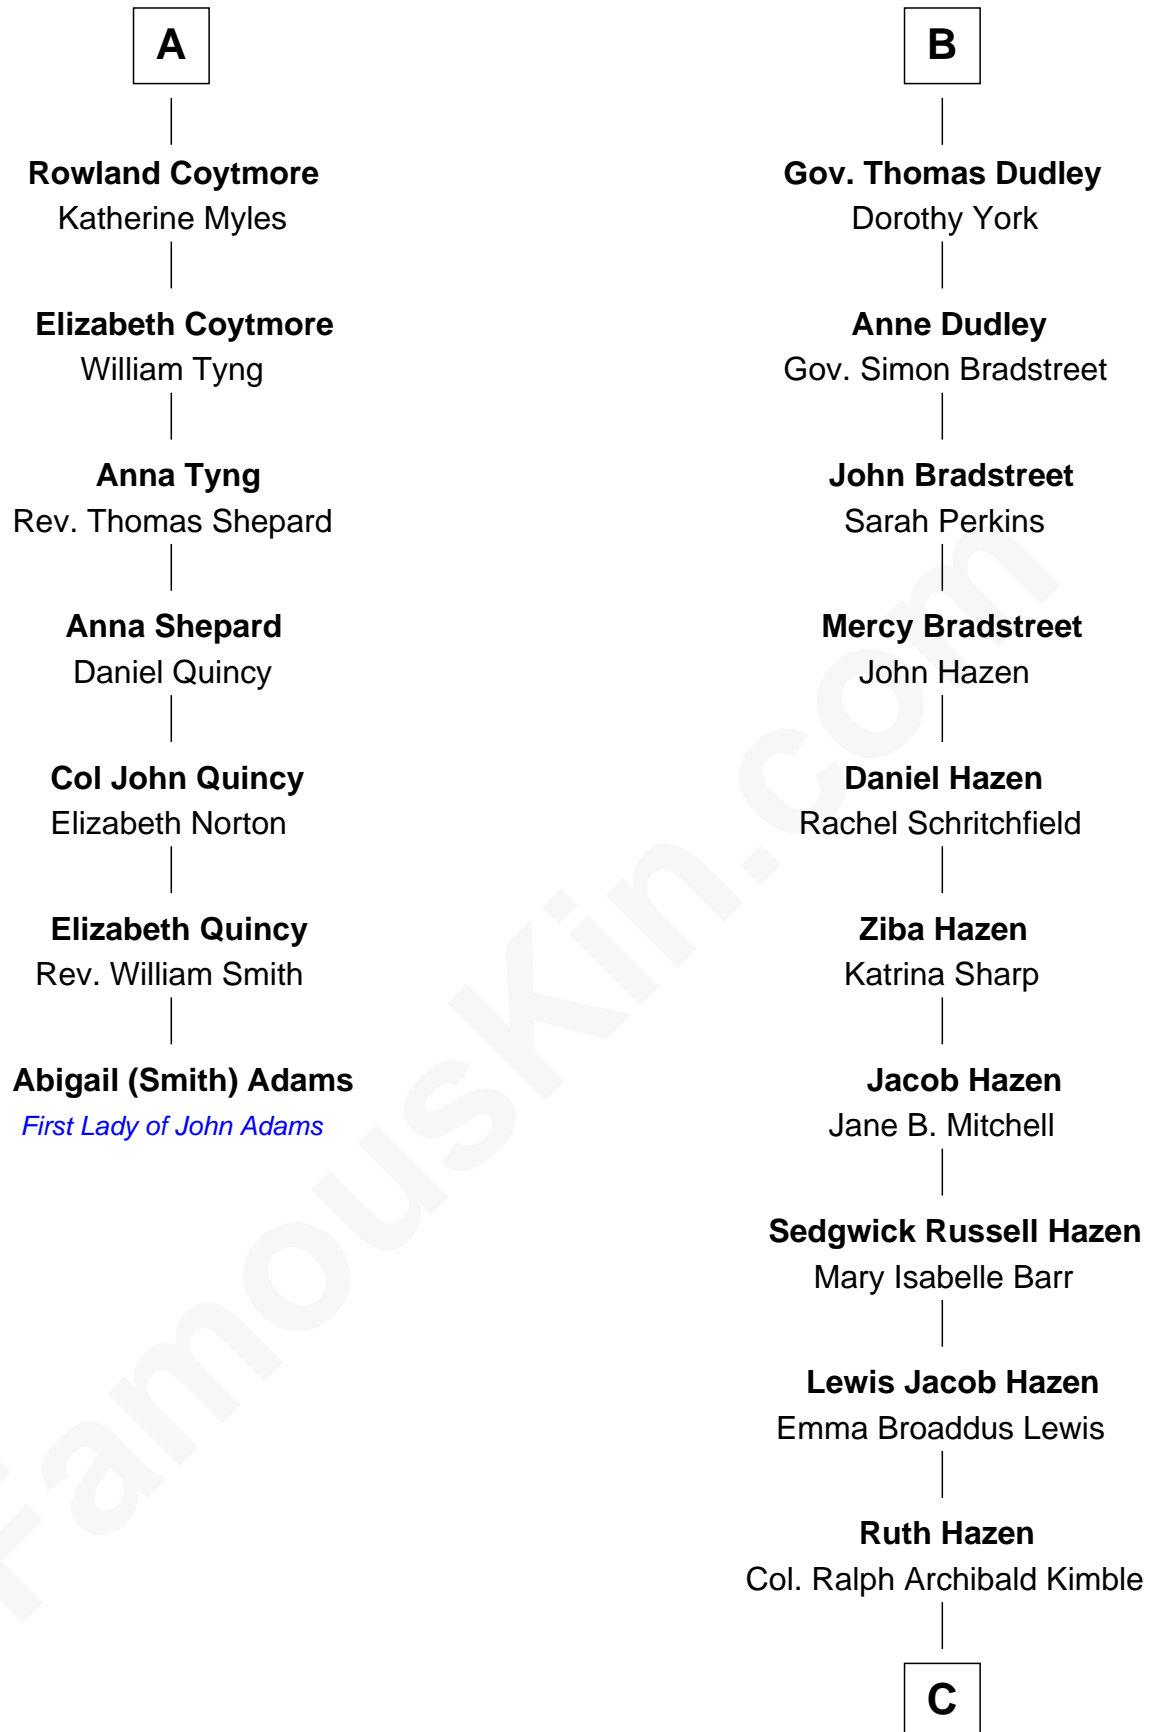

## Relationship Chart of

### Abigail (Smith) Adams

First Lady of President John Adams

13th cousin 5 times removed of

**J. K. Simmons**  
TV and Movie Actor

C

**Patricia Kimble**

Dr. Donald William Simmons

**J. K. Simmons**