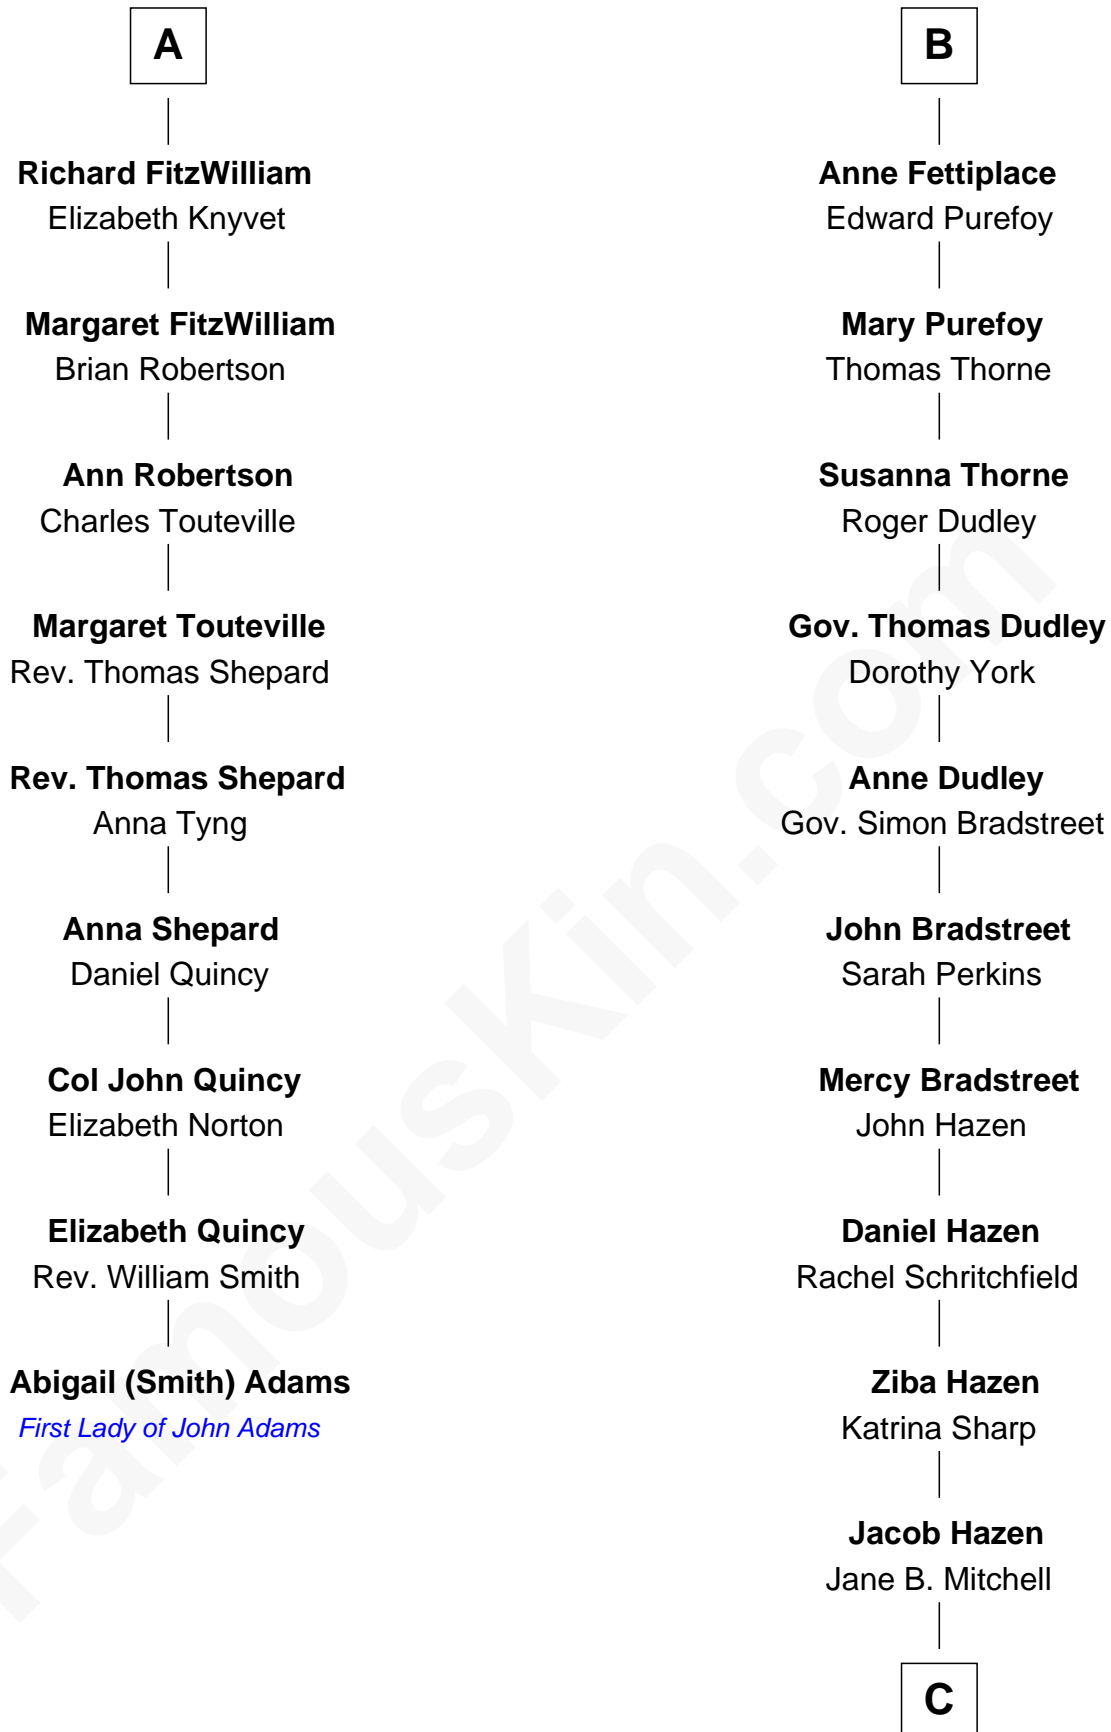

## Relationship Chart of

### Abigail (Smith) Adams

First Lady of President John Adams

15th cousin 6 times removed of

**J. K. Simmons**  
TV and Movie Actor

C

**Sedgwick Russell Hazen**

Mary Isabelle Barr

**Lewis Jacob Hazen**