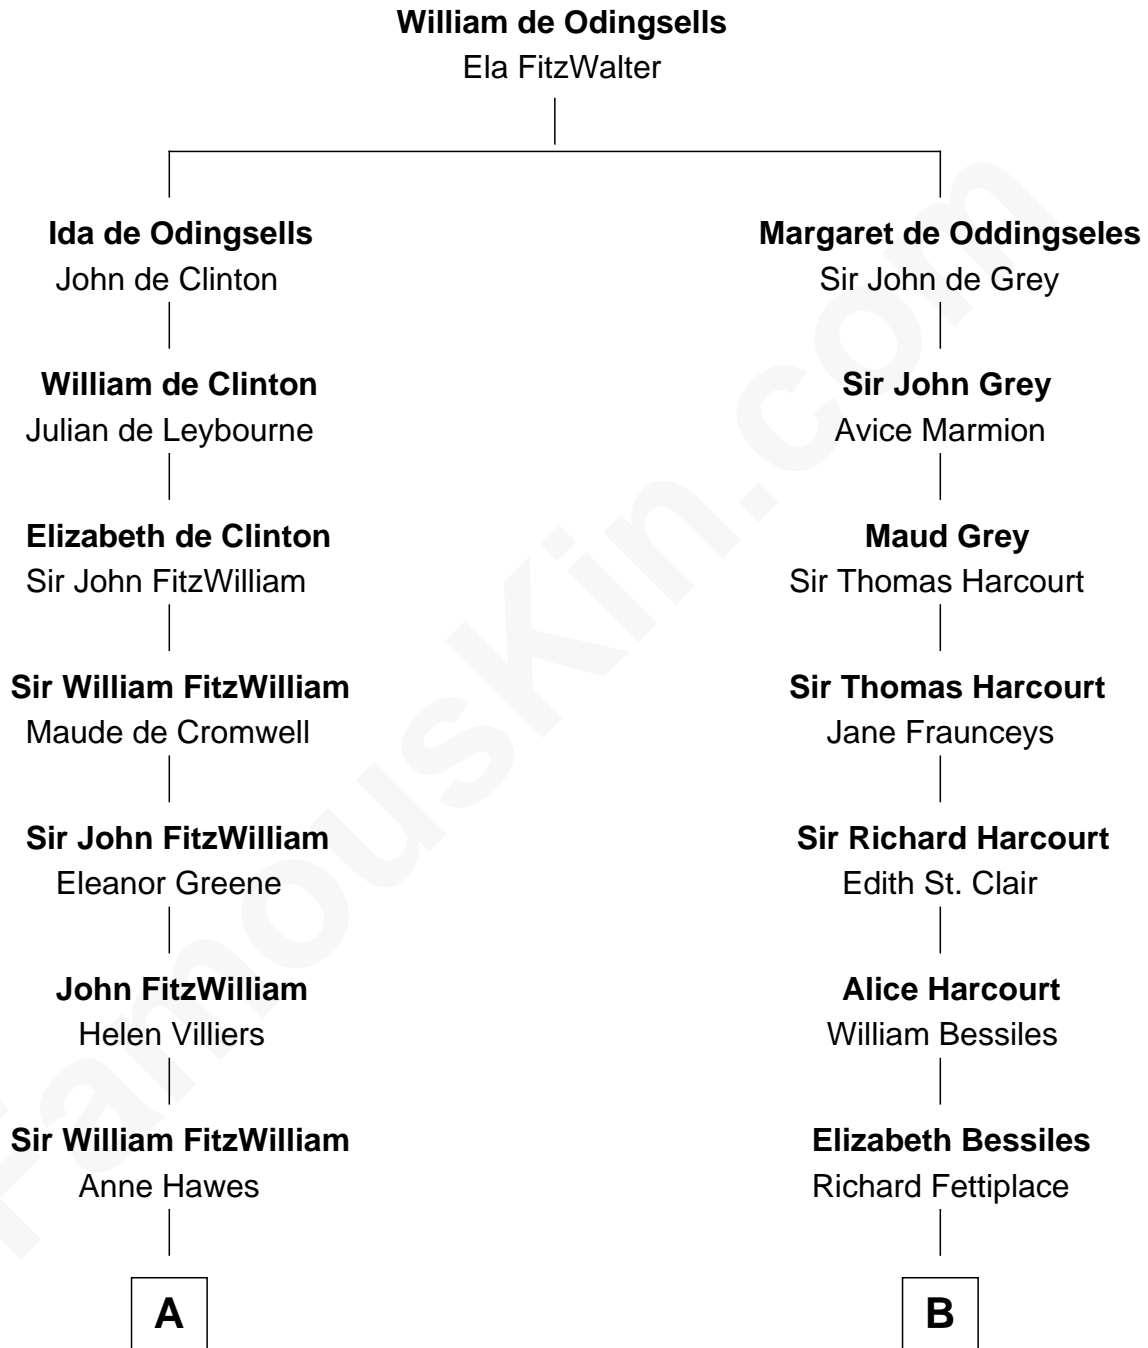

# FamousKin.com

## Relationship Chart of

### Abigail (Smith) Adams

First Lady of President John Adams

15th cousin 6 times removed of

**J. K. Simmons**  
TV and Movie Actor

C

**Sedgwick Russell Hazen**

Mary Isabelle Barr

**Lewis Jacob Hazen**