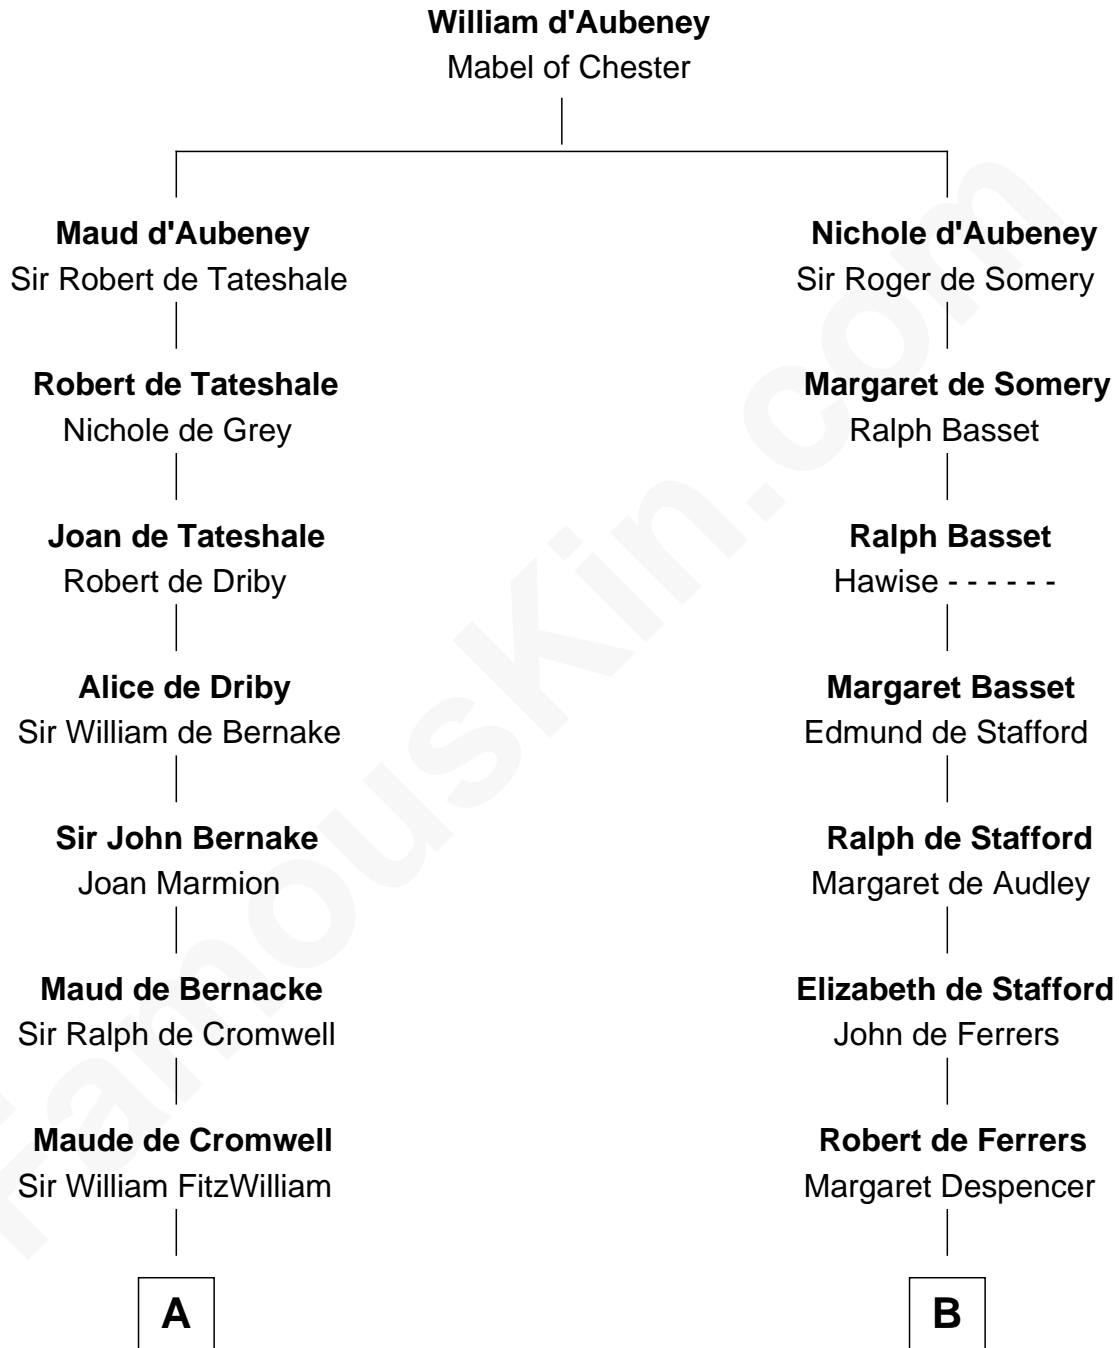

FamousKin.com

Relationship Chart of

Abigail (Smith) Adams

First Lady of President John Adams

18th cousin 3 times removed of

J. A. Folger

Founder of Folger Coffee Company

C

Elizabeth Quincy
Rev. William Smith

Abigail (Smith) Adams
First Lady of John Adams

D

Peleg Slocum
Rebecca Bennett

Peleg Slocum
Elizabeth Brown

Rebecca Slocum
George Folger

Samuel Brown Folger
Nancy F. Hiller