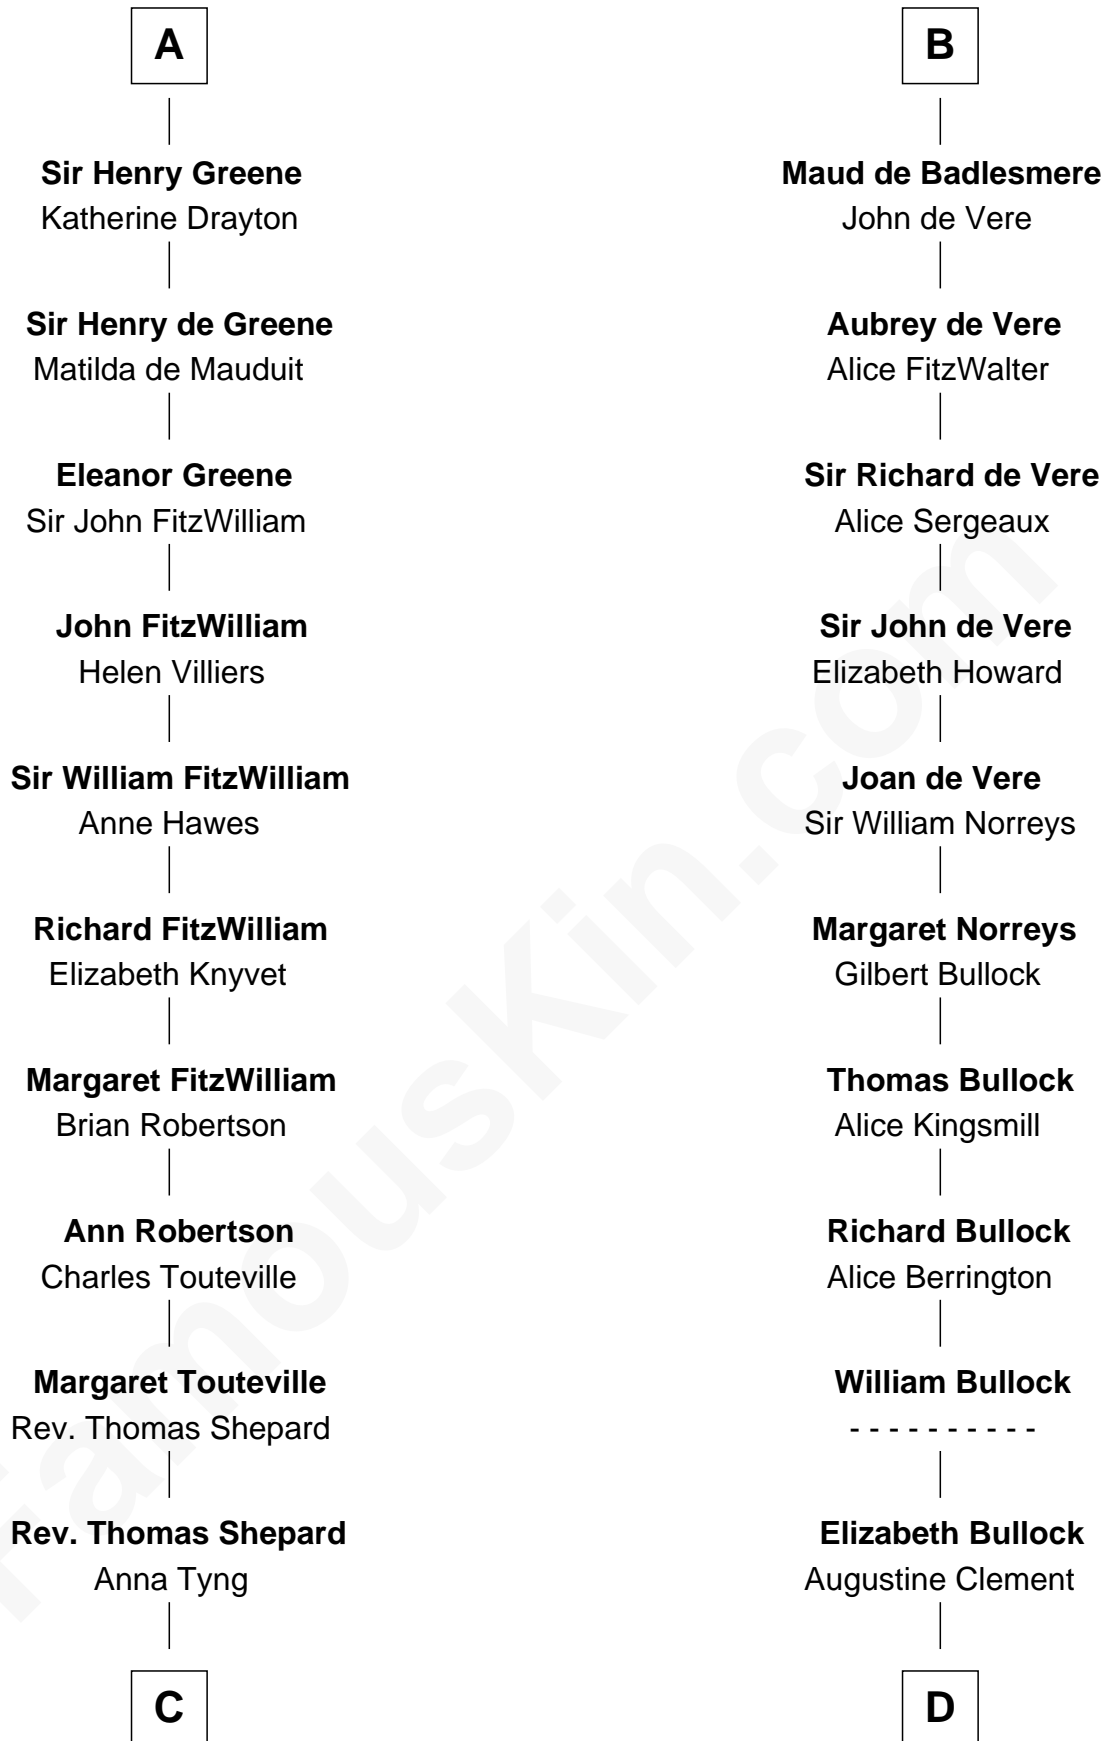

## Relationship Chart of

### Abigail (Smith) Adams

First Lady of President John Adams

20th cousin 1 time removed of

**Samuel Howard**

Boston Tea Party Participant

**Enna MacMurrough**

**C**

**Anna Shepard**