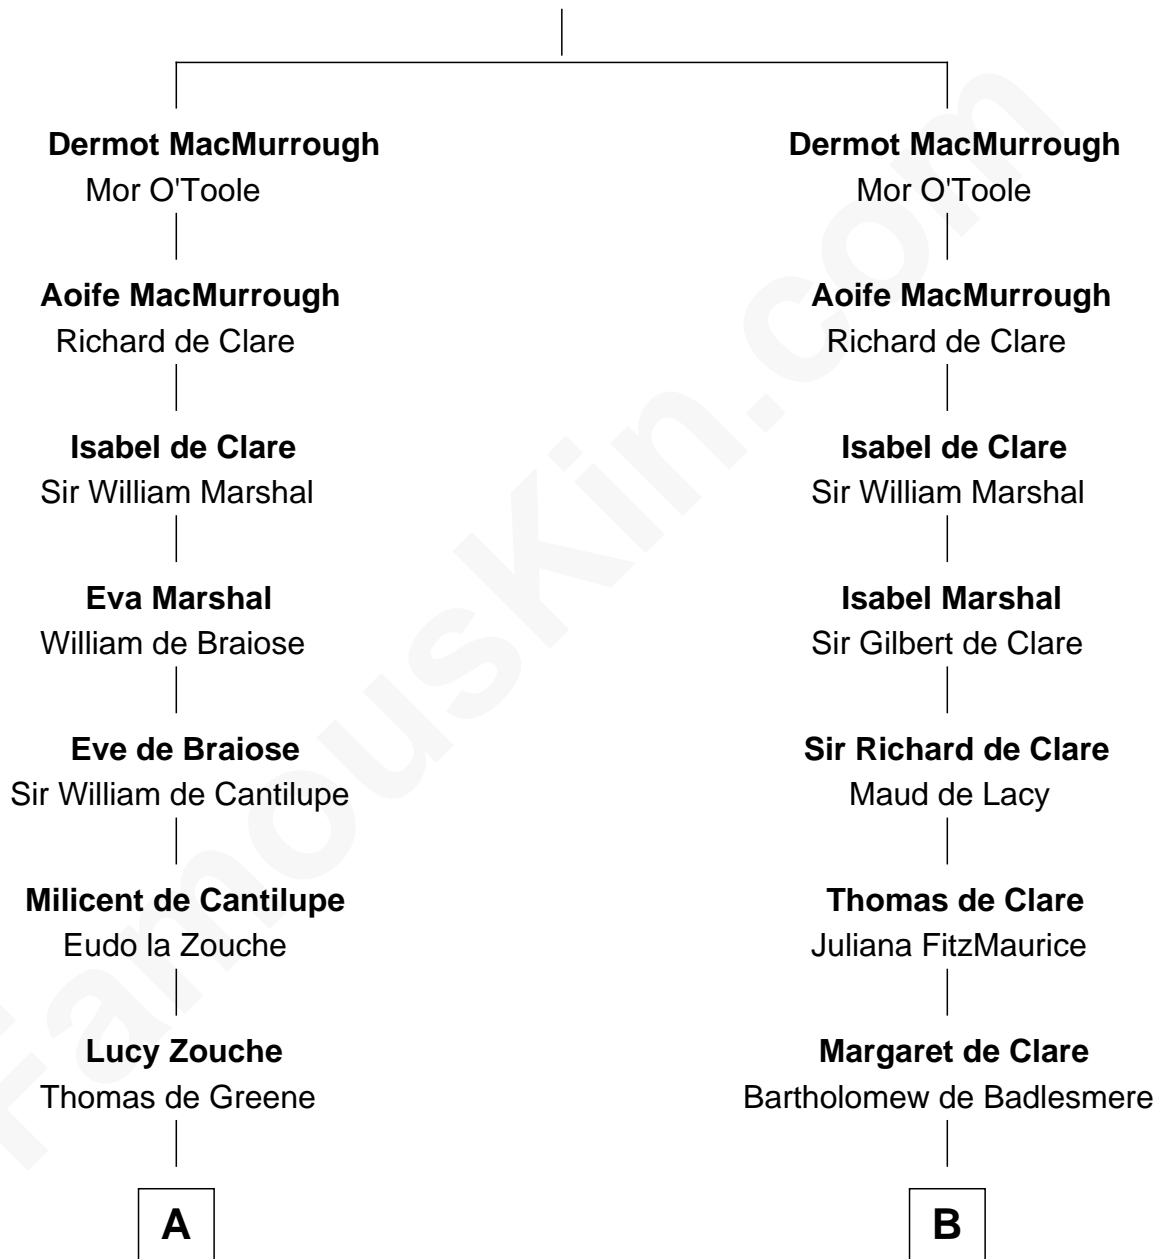

## Relationship Chart of

### Abigail (Smith) Adams

First Lady of President John Adams

20th cousin 1 time removed of

**Samuel Howard**

Boston Tea Party Participant

**Enna MacMurrough**

**C**

**Anna Shepard**

Daniel Quincy

**Col John Quincy**

Elizabeth Norton

**Elizabeth Quincy**

Rev. William Smith

**Abigail (Smith) Adams**

*First Lady of John Adams*

**D**

**Samuel Howard**

*Boston Tea Party Participant*

FamousKin.com