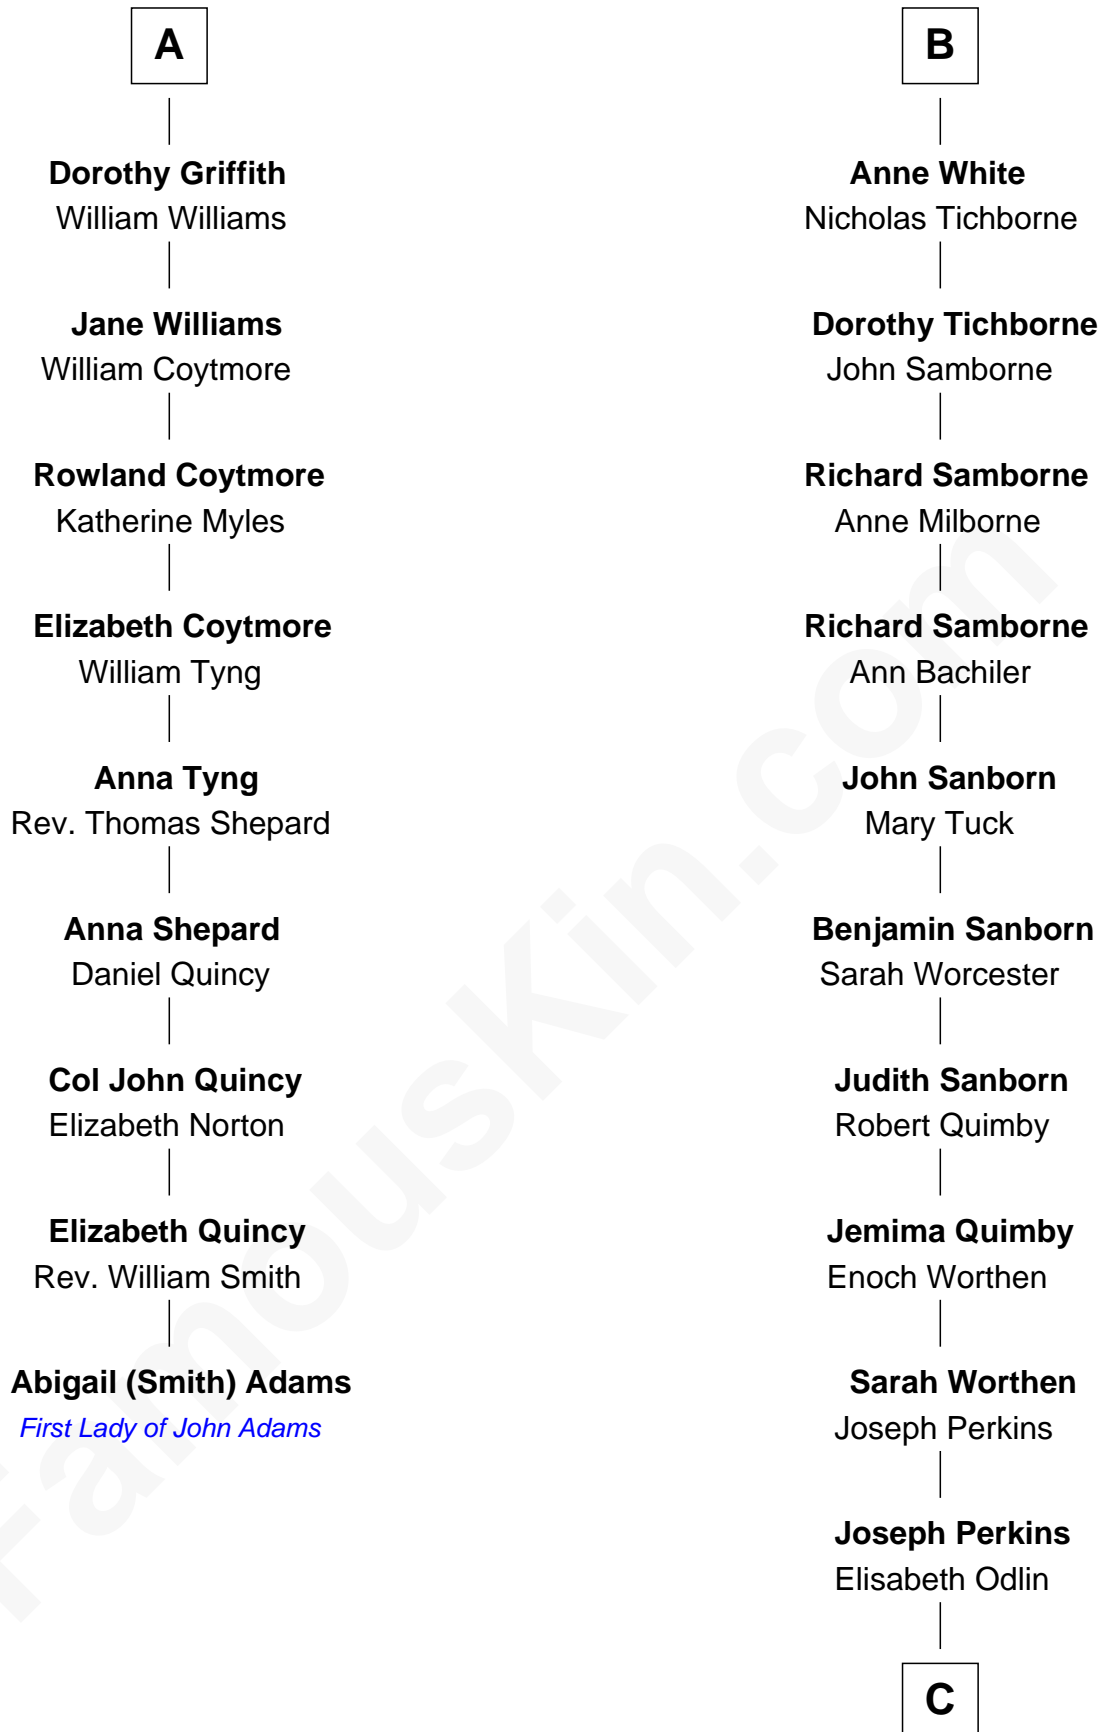

FamousKin.com

Relationship Chart of

Abigail (Smith) Adams

First Lady of President John Adams

15th cousin 6 times removed of

Richard Hatch

TV and Movie Actor

C

Woodbridge Odlin Perkins

Adaline S. Osgood

Bertha Adeline Perkins

Lieutus Moody Rogers

Leah Perkins Rogers

Charles Wesley Hatch

John Raymond Hatch

Elizabeth White