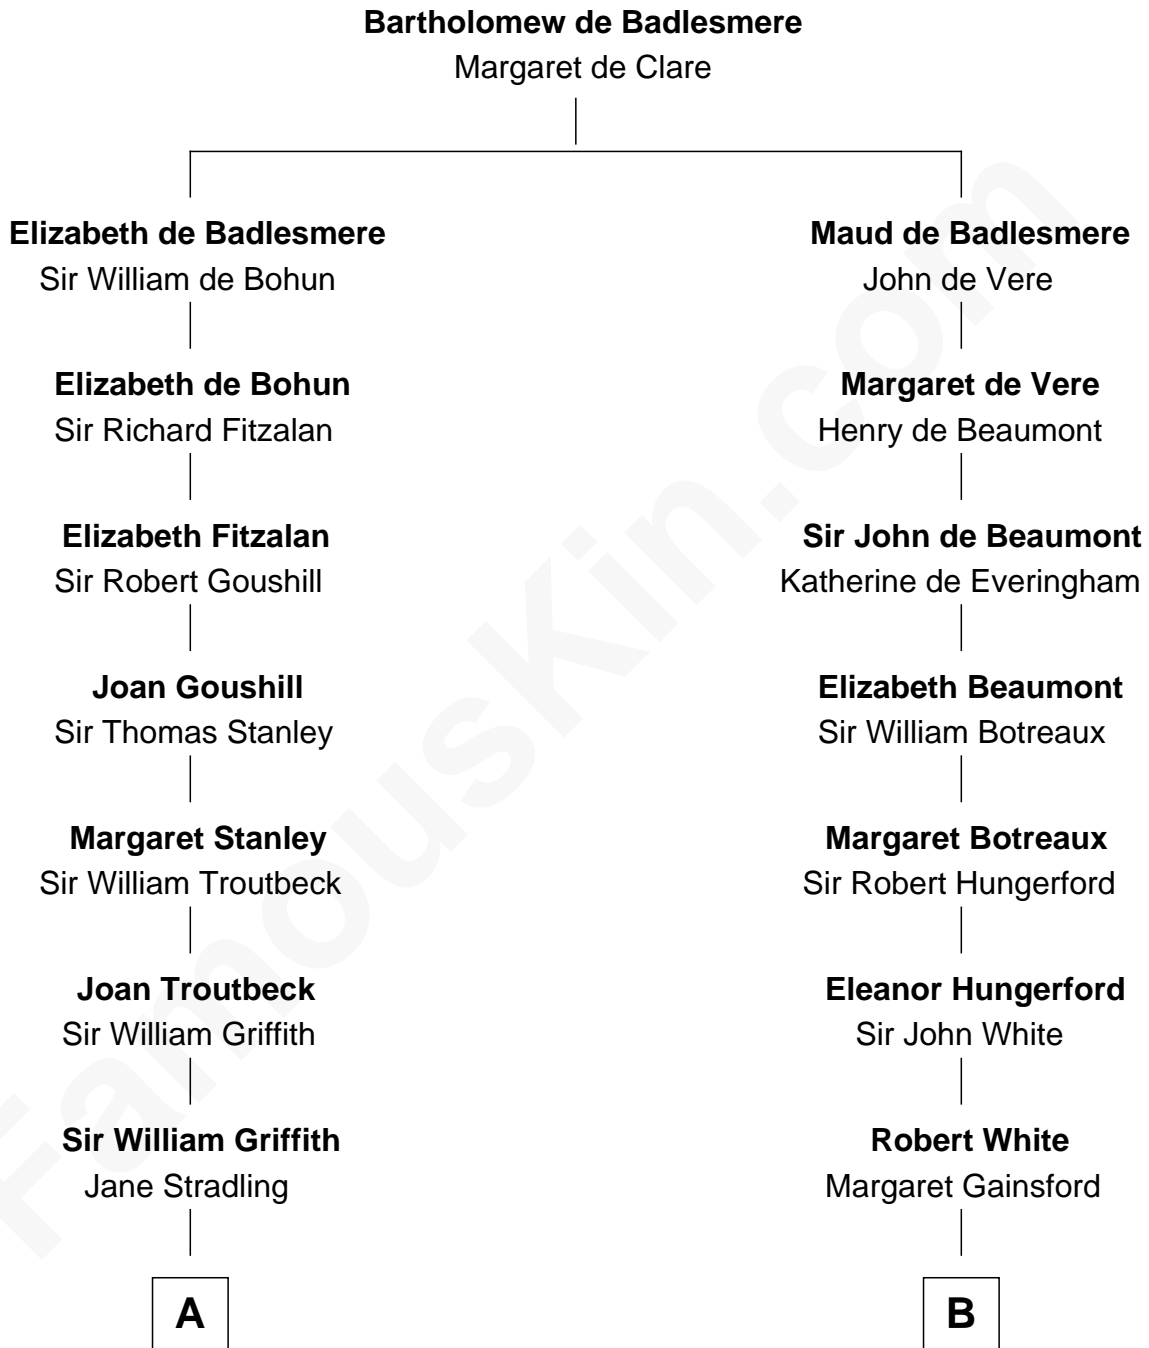

FamousKin.com

Relationship Chart of

Abigail (Smith) Adams

First Lady of President John Adams

15th cousin 6 times removed of

Richard Hatch

TV and Movie Actor

C

Woodbridge Odlin Perkins

Adaline S. Osgood

Bertha Adeline Perkins

Lieutus Moody Rogers

Leah Perkins Rogers

Charles Wesley Hatch

John Raymond Hatch

Elizabeth White