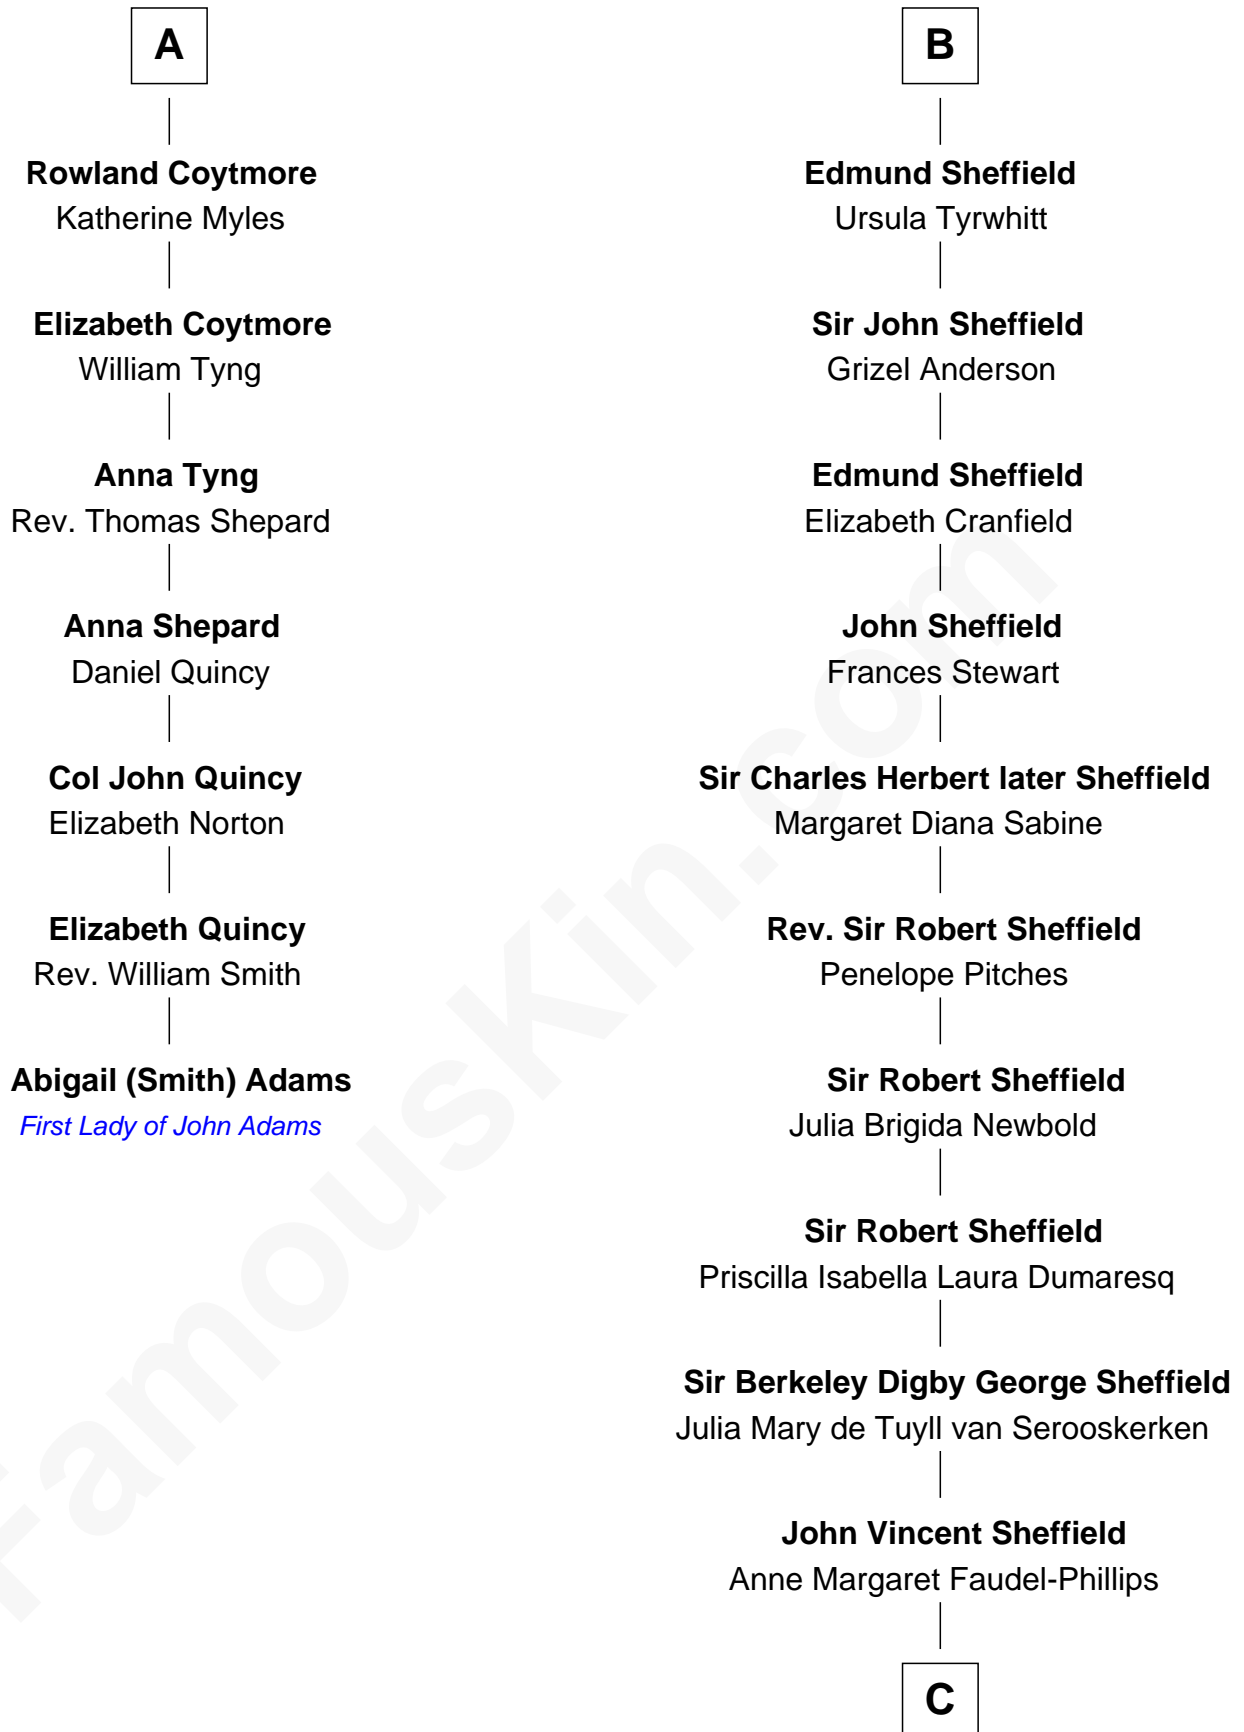

FamousKin.com

Relationship Chart of

Abigail (Smith) Adams

First Lady of President John Adams

13th cousin 6 times removed of

Cara Delevingne

Fashion Model and Movie Actress

C

Jane Armyne Sheffield
Sir Jocelyn Edward Greville Stevens

Pandora Anne Stevens
Charles Hamar Delevingne

Cara Delevingne
Model and Actress