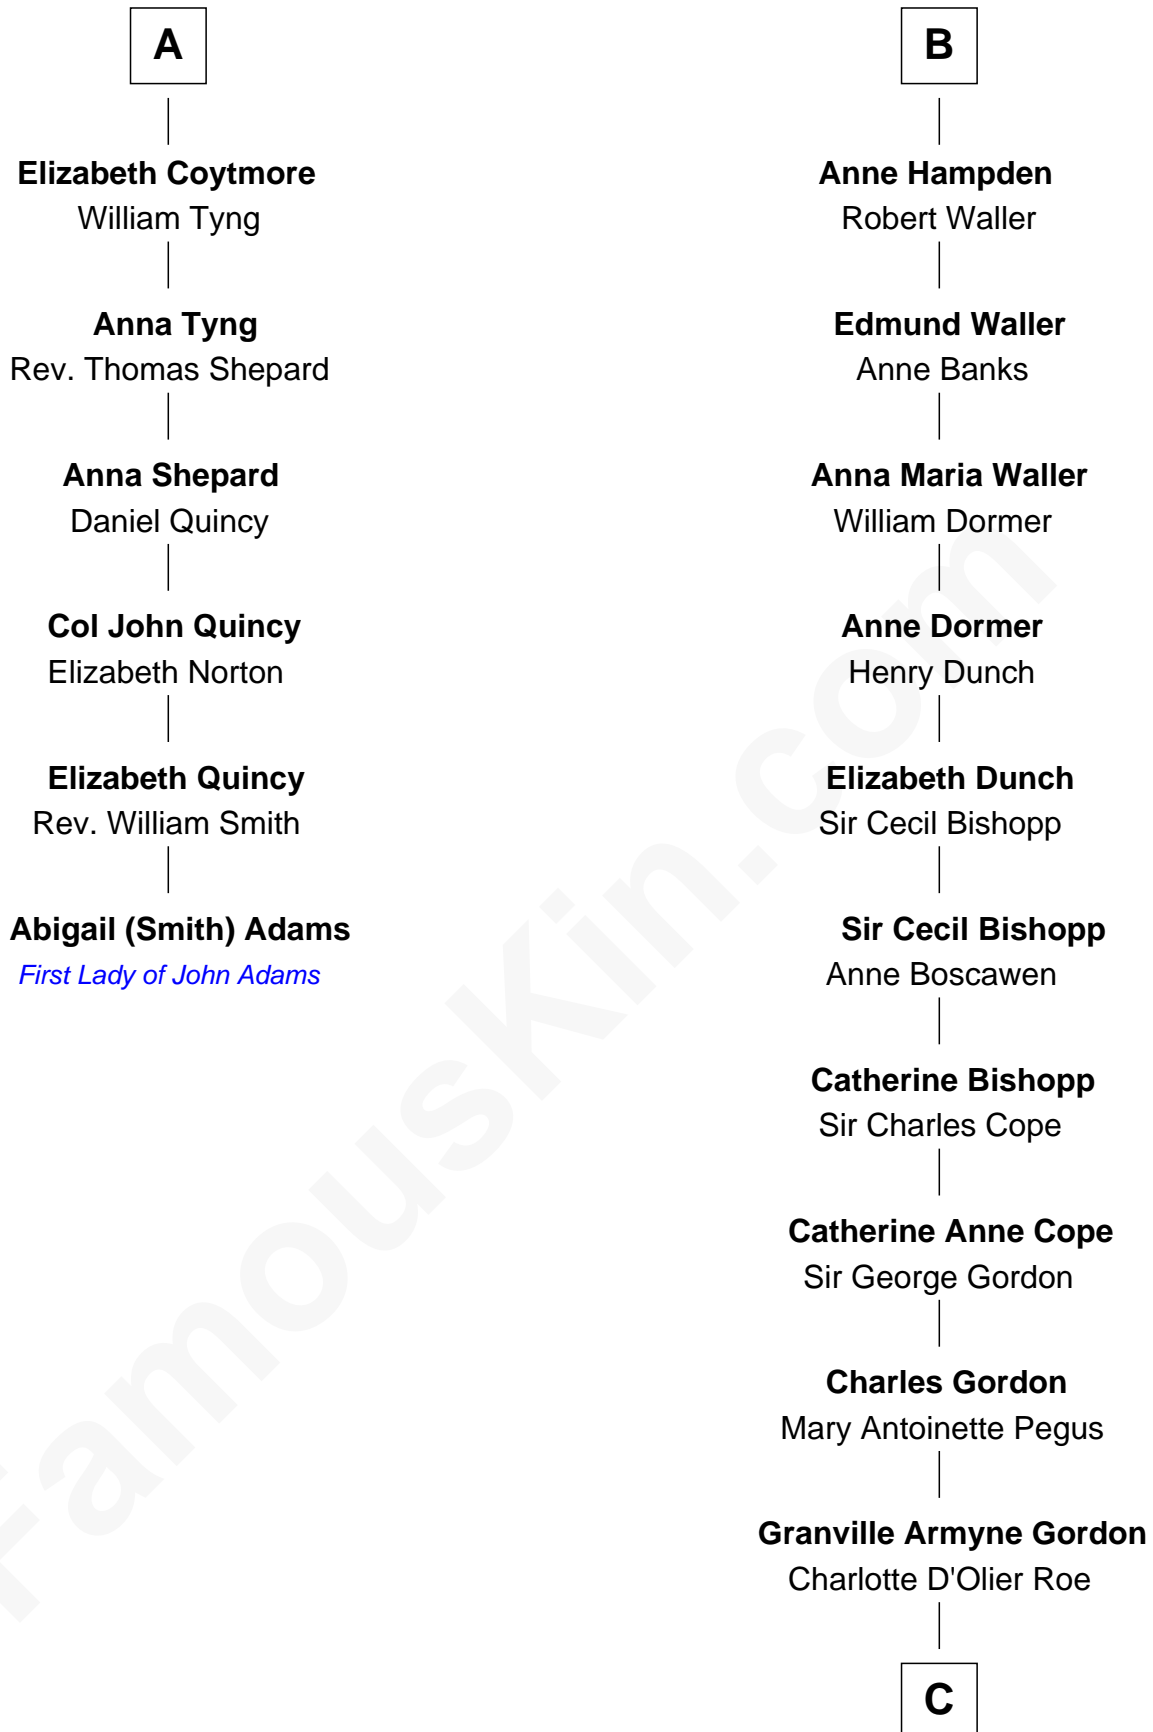

FamousKin.com

Relationship Chart of

Abigail (Smith) Adams

First Lady of President John Adams

12th cousin 9 times removed of

Cara Delevingne

Fashion Model and Movie Actress

C

Armyne Evelyne Gordon

Sir Lionel Lawson Faudel-Phillips

Anne Margaret Faudel-Phillips

John Vincent Sheffield

Jane Armyne Sheffield

Sir Jocelyn Edward Greville Stevens

Pandora Anne Stevens

Charles Hamar Delevingne

Cara Delevingne

Model and Actress