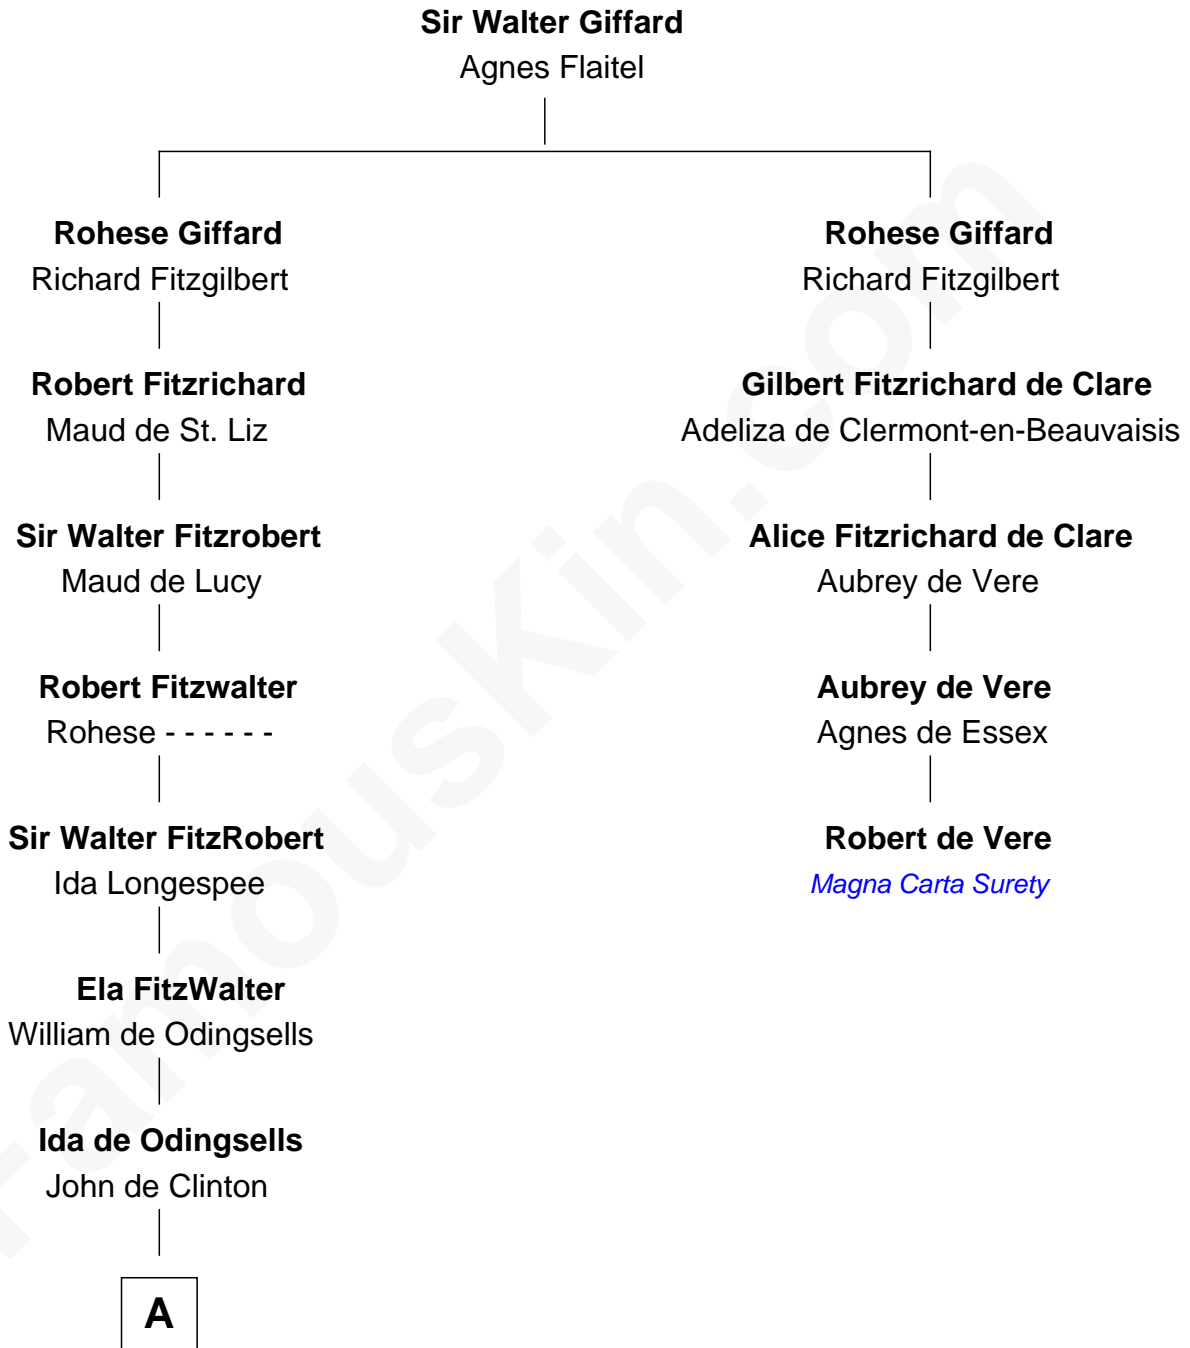

## Relationship Chart of

### Abigail (Smith) Adams

First Lady of President John Adams

4th cousin 17 times removed of

**Robert de Vere**

*Magna Carta Surety*

**A**

**William de Clinton**

Julian de Leybourne

**Elizabeth de Clinton**

Sir John FitzWilliam

**Sir William FitzWilliam**

Maude de Cromwell

**Sir John FitzWilliam**

Eleanor Greene

**John FitzWilliam**

Helen Villiers