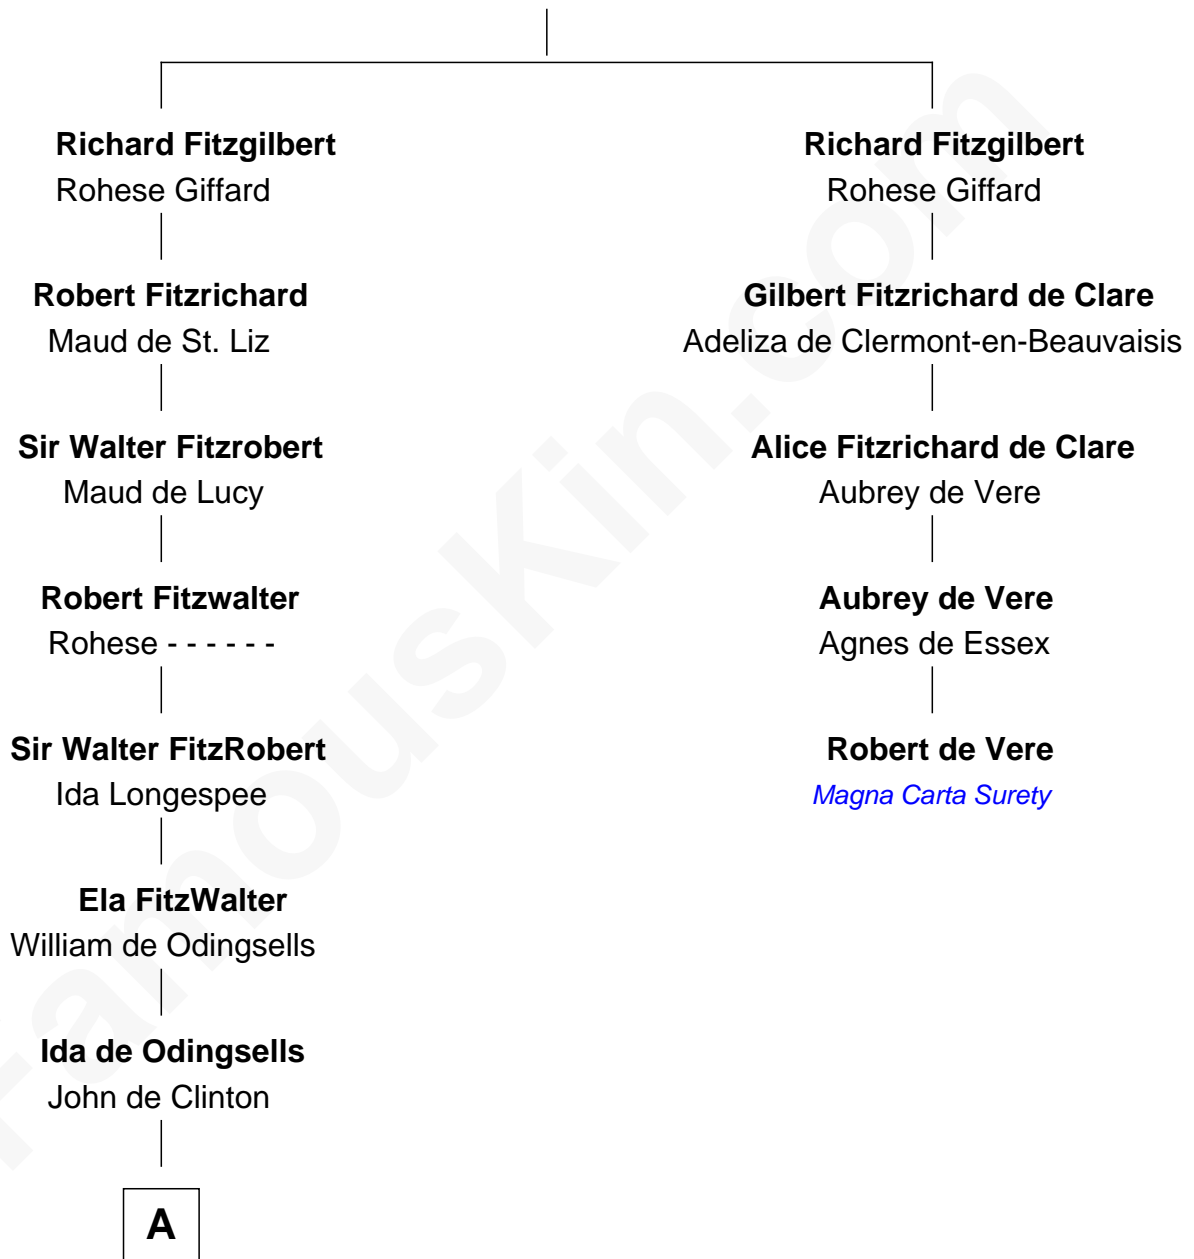

## Relationship Chart of

### Abigail (Smith) Adams

First Lady of President John Adams

4th cousin 17 times removed of

**Robert de Vere**

*Magna Carta Surety*

**Gilbert Crispin**

**A**

**William de Clinton**

Julian de Leybourne

**Elizabeth de Clinton**

Sir John FitzWilliam

**Sir William FitzWilliam**

Maude de Cromwell

**Sir John FitzWilliam**

Eleanor Greene

**John FitzWilliam**